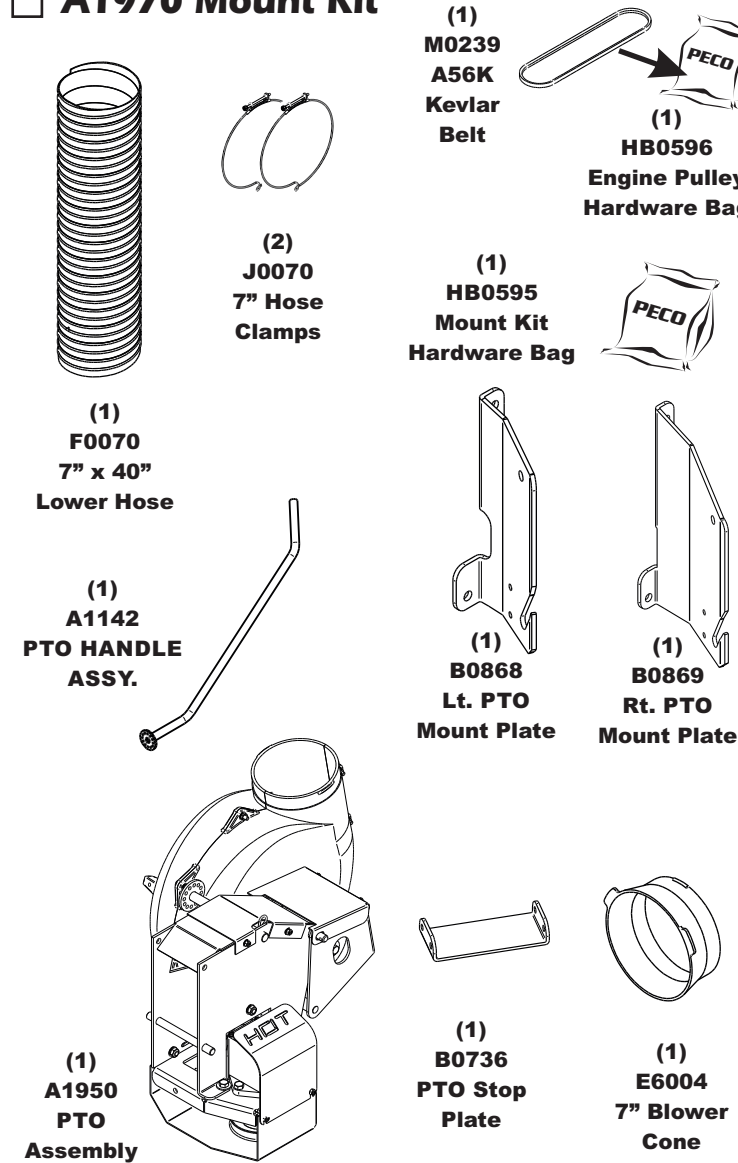

Unit Model #: 06621247

Mower & Type: John Deere Z915B

Engine Type: Kohler CV740

Deck Size & Type: 54" 7 Iron II - Commercial

Vac Type: Pro 12 DFS (12 Cu. Ft.)

Owner's Manual: Q0476

Drive Type: PTO Driven

Revision #: Final Release 10/31/2013

Fits Year(s): 2013 & Newer

A1967 Vac Kit

A1970 Mount Kit

A1771 54" Boot Kit

A2140 Weight Kit