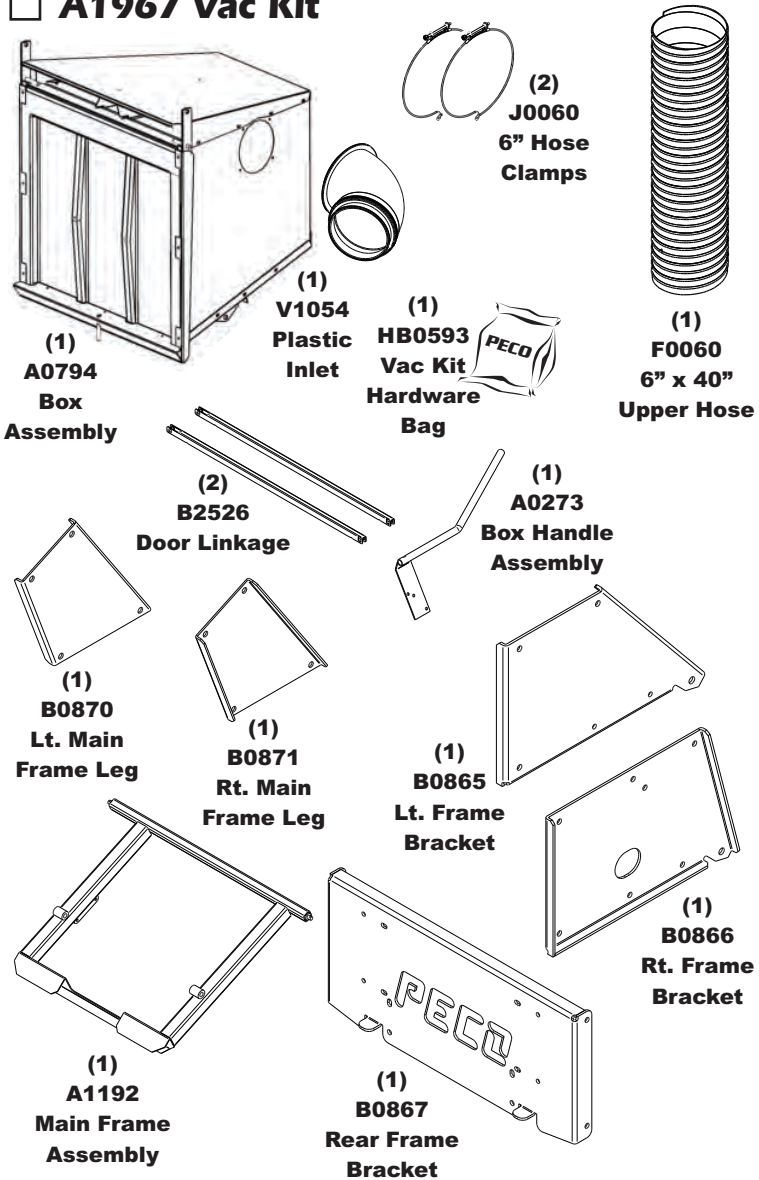

Unit Model #: 06621247

Mower & Type: John Deere Z915B

Engine Type: Kohler CV740

Deck Size & Type: 54" 7 Iron II - Commercial

Vac Type: Pro 12 DFS (12 Cu. Ft.)

Owner's Manual: Q0476

Drive Type: PTO Driven

Revision #: Final Release 10/31/2013

Fits Year(s): 2013 & Newer

A1967 Vac Kit

A1970 Mount Kit

A1771 54" Boot Kit

A2140 Weight Kit