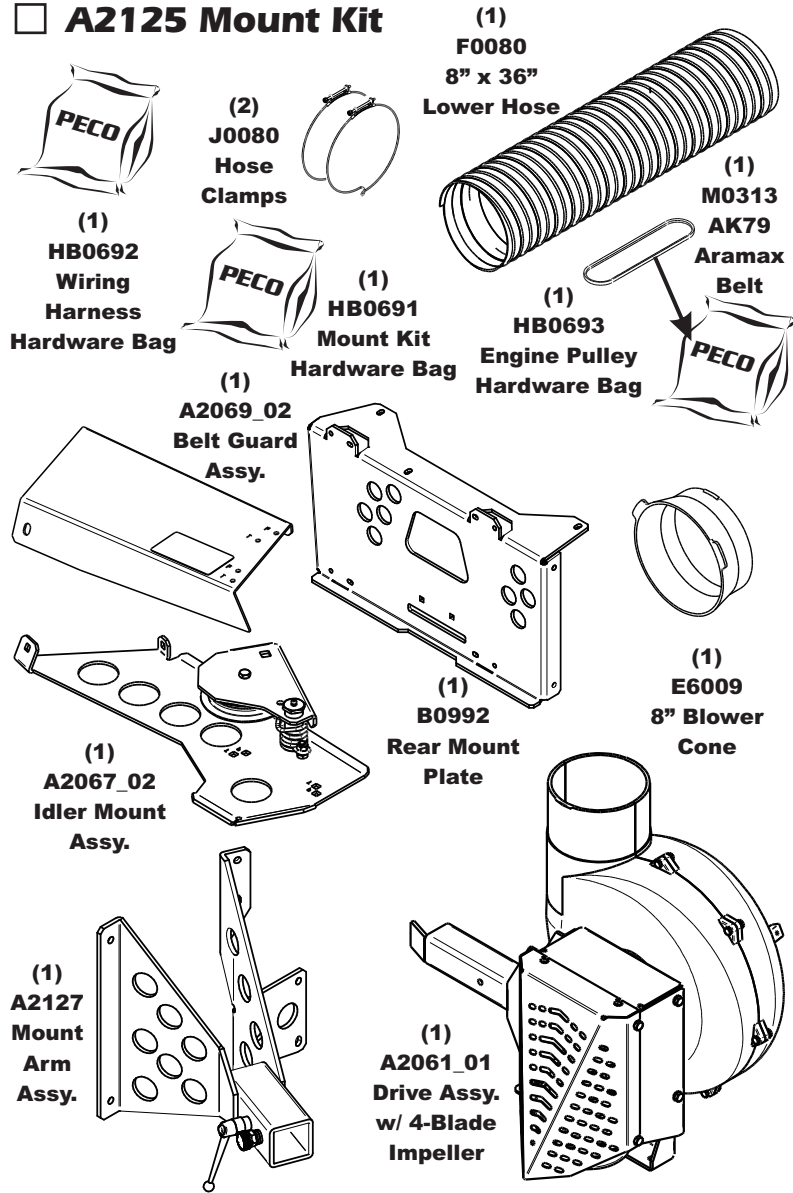

Unit Model #: 28131501

Mower & Type: Kubota Z400 Kommander Pro Series

Mower Models: Z411KW-48, Z421KW-54 & Z421KWT-60

Vac Serial Range:

Owner's Manual: Q0514

Vac/Drive Type: P3B (15 Cu. Ft.) PTO-X Driven

Revision #: First Release - 5/2017

Fits Year(s): 2016 & Newer

A2124 Vac Kit

A2125 Mount Kit

A2126 Boot Kit

A2121 Dual Weight Kit / Single Caster

A2121 Dual Weight Kit / Single Caster