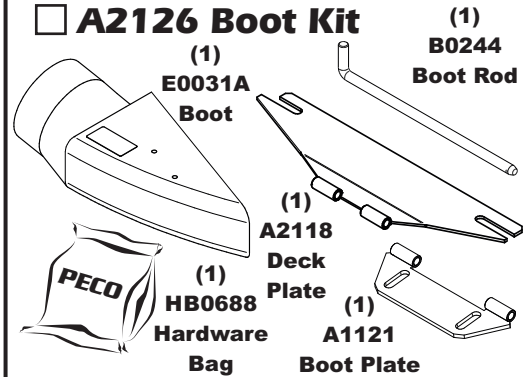

Fits Year(s): 2016 & Newer

A2124 Vac Kit

A2125 Mount Kit

A2126 Boot Kit

A2121 Dual Weight Kit / Single Caster

A2121 Dual Weight Kit / Single Caster