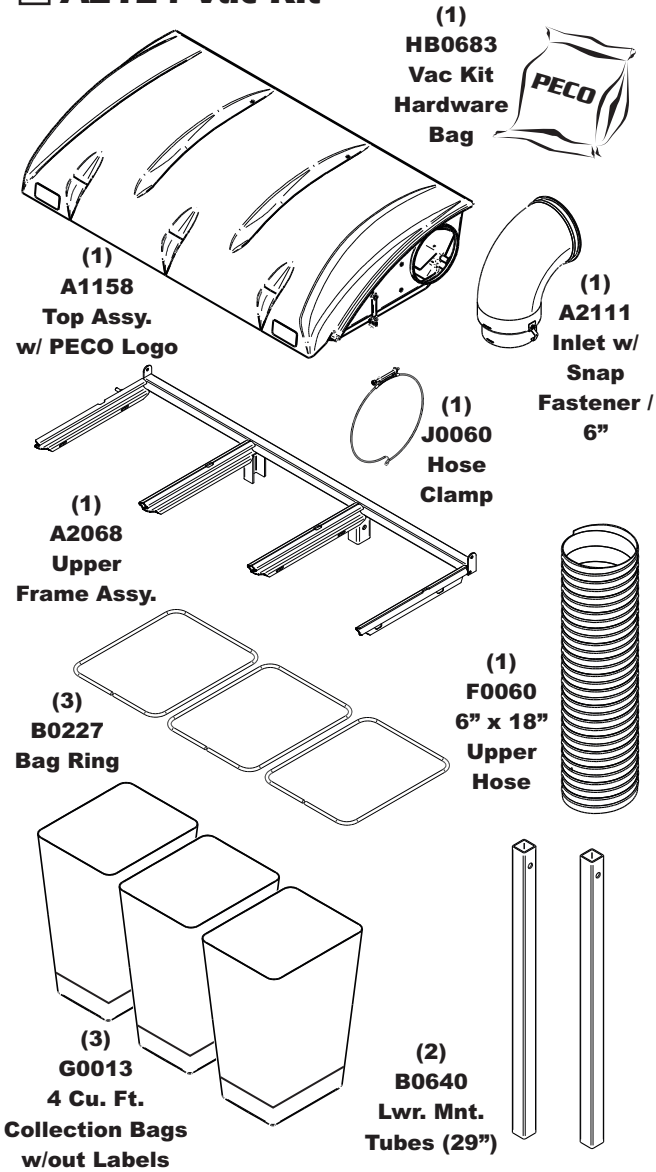

Unit Model #: 28131501

Mower & Type: Kubota Z400 Kommander Pro Series

Mower Models: Z411KW-48, Z421KW-54 & Z421KWT-60

Vac Serial Range:

Owner's Manual: Q0514

Vac/Drive Type: P3B (15 Cu. Ft.) PTO-X Driven

Revision #: First Release - 5/2017

Fits Year(s): 2016 & Newer

A2124 Vac Kit

A2125 Mount Kit

A2126 Boot Kit

A2121 Dual Weight Kit / Single Caster

A2121 Dual Weight Kit / Single Caster