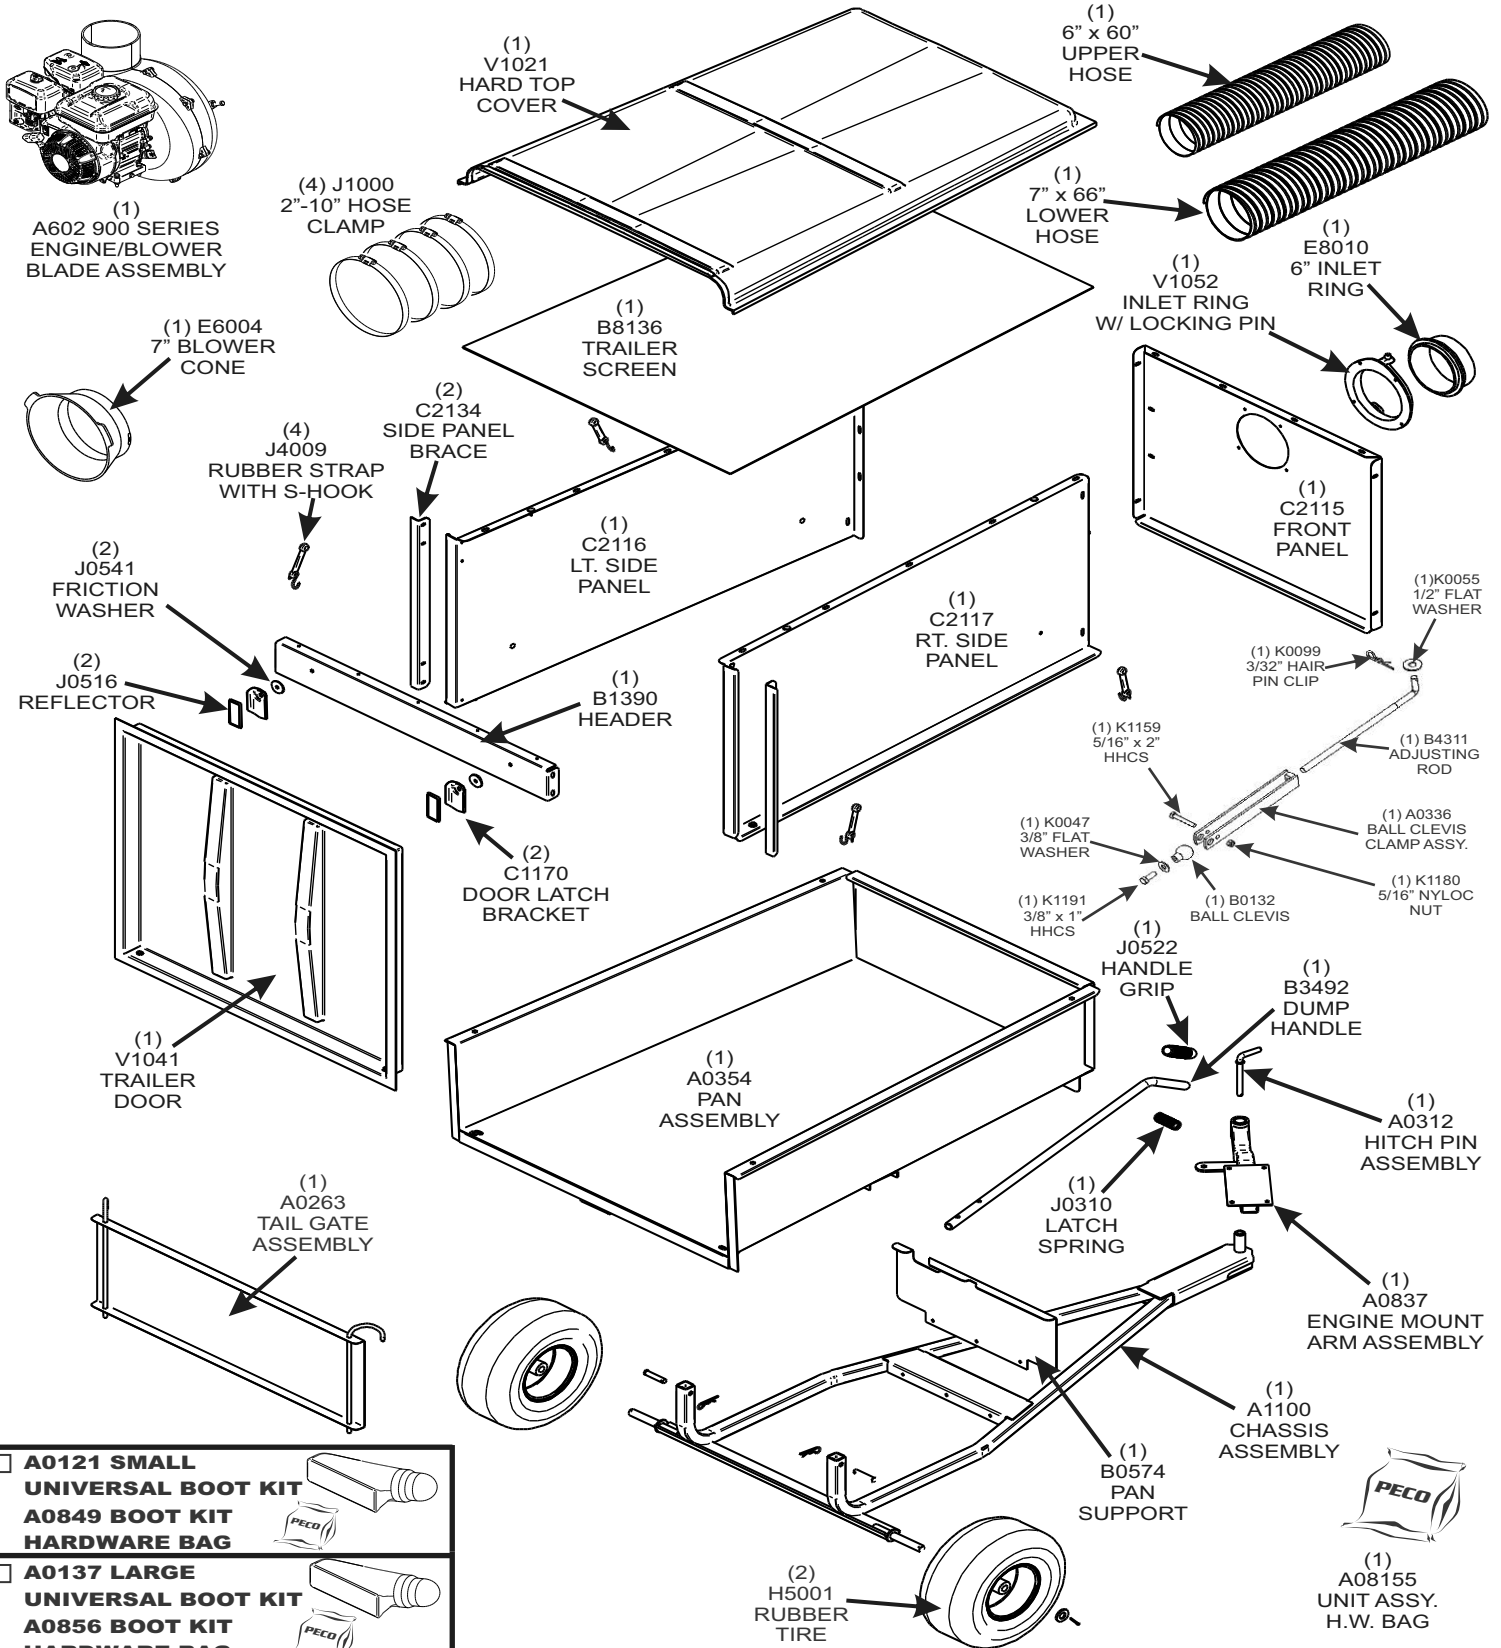

# MODEL#: 6930

VAC NAME: 30 CUBIC FOOT TRAILER VAC

ENG: 900 SER. BR (9.00 GROSS TORQUE / 205 cc)

REVISED: 5/7/2012

## FULLY ASSEMBLED TRAILER VAC FOR ZERO TURN AND RIDING MOWERS

- A0121 SMALL UNIVERSAL BOOT KIT
- A0849 BOOT KIT
- HARDWARE BAG
- A0137 LARGE UNIVERSAL BOOT KIT
- A0856 BOOT KIT
- HARDWARE BAG