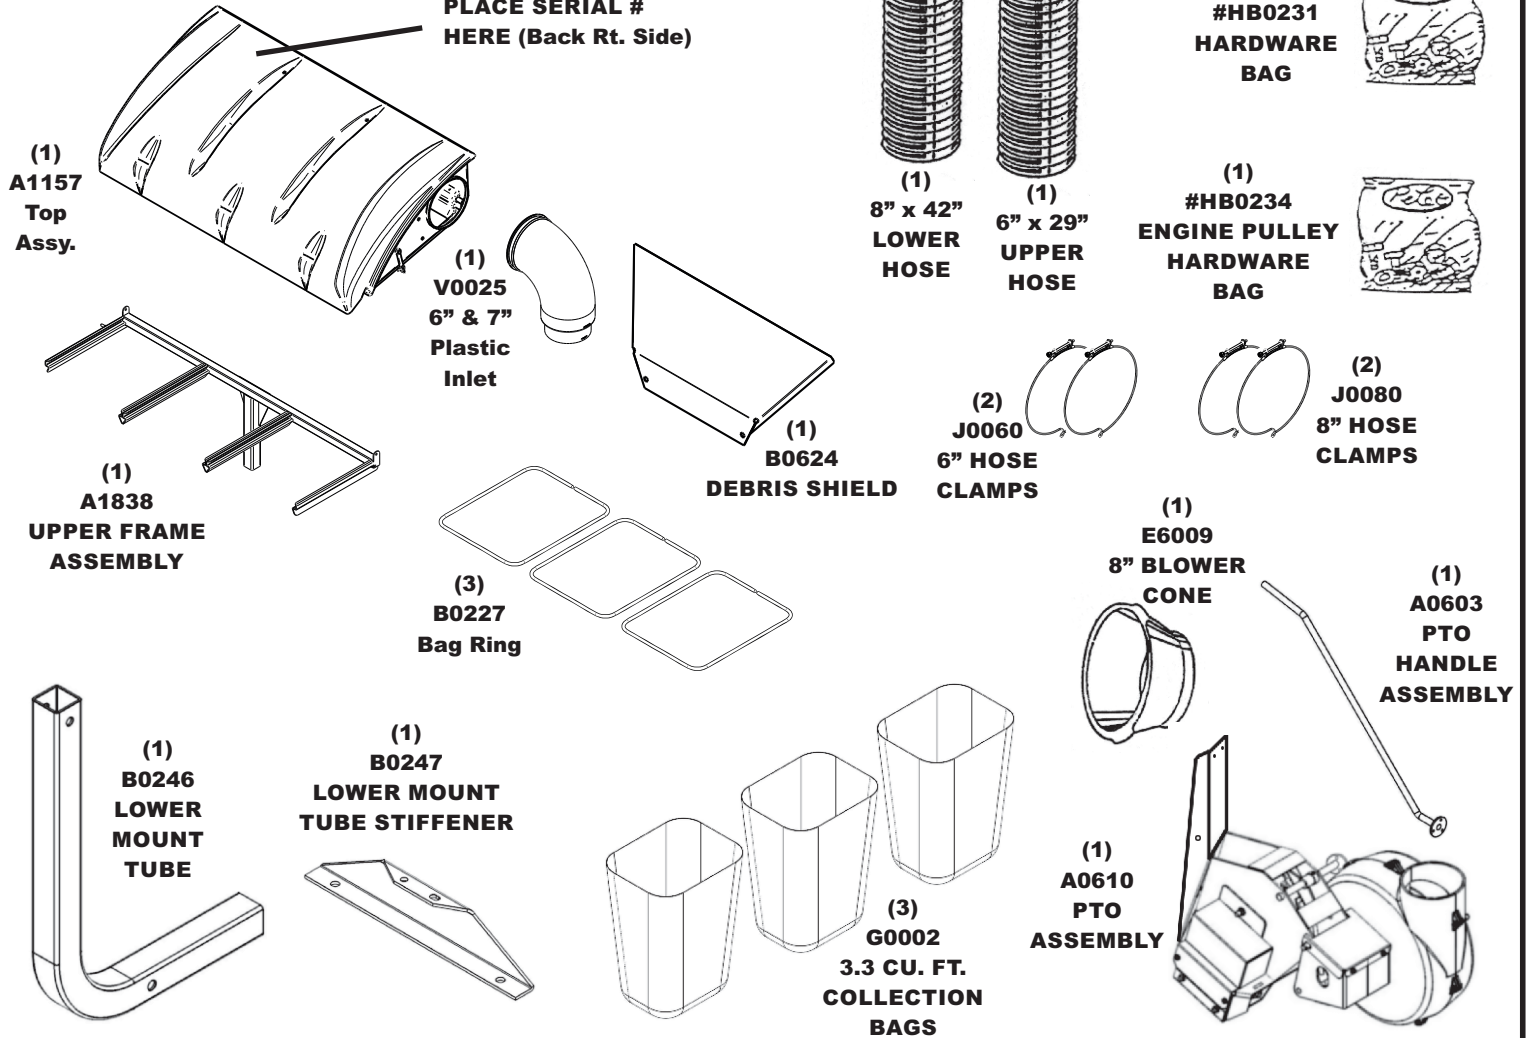

MODEL#: 48131301

MOWER NAME: BAD BOY PUP/ OUTLAW/ LIGHTNING

MOWER MODEL: 27HP & 30HP KH,
26HP & 31HP KW, & 23HP, 26HP, 32HP BR

MOWER DECK SIZE: 48", 52", 60" & 61"

VAC NAME: 13 CUBIC FOOT PRO BAGGER

FOR YEAR: 2011 & BELOW

REVISED:

☐ A0607 - UNIT ASSEMBLY

PLACE SERIAL #
HERE (Back Rt. Side)

☐ A0608 - WEIGHT KIT

☐ A0609 - BOOT KIT