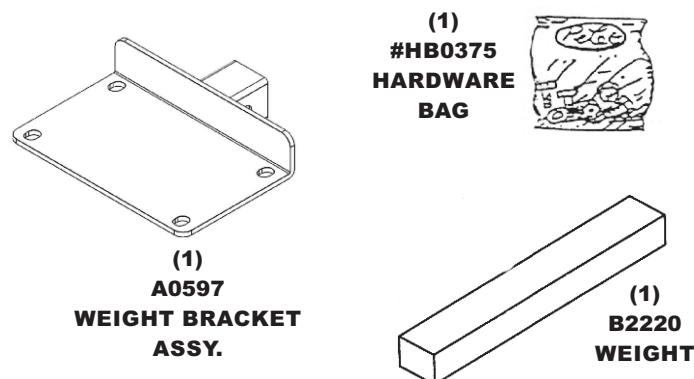

MODEL#: 48131301

MOWER NAME: BAD BOY PUP/ OUTLAW/ LIGHTNING

MOWER MODEL: 27HP & 30HP KH,
26HP & 31HP KW, & 23HP, 26HP, 32HP BR

MOWER DECK SIZE: 48", 52", 60" & 61"

VAC NAME: 13 CUBIC FOOT PRO BAGGER

FOR YEAR: 2011 & BELOW

REVISED:

☐ A0607 - UNIT ASSEMBLY

PLACE SERIAL #
HERE (Back Rt. Side)

☐ A0608 - WEIGHT KIT

☐ A0609 - BOOT KIT