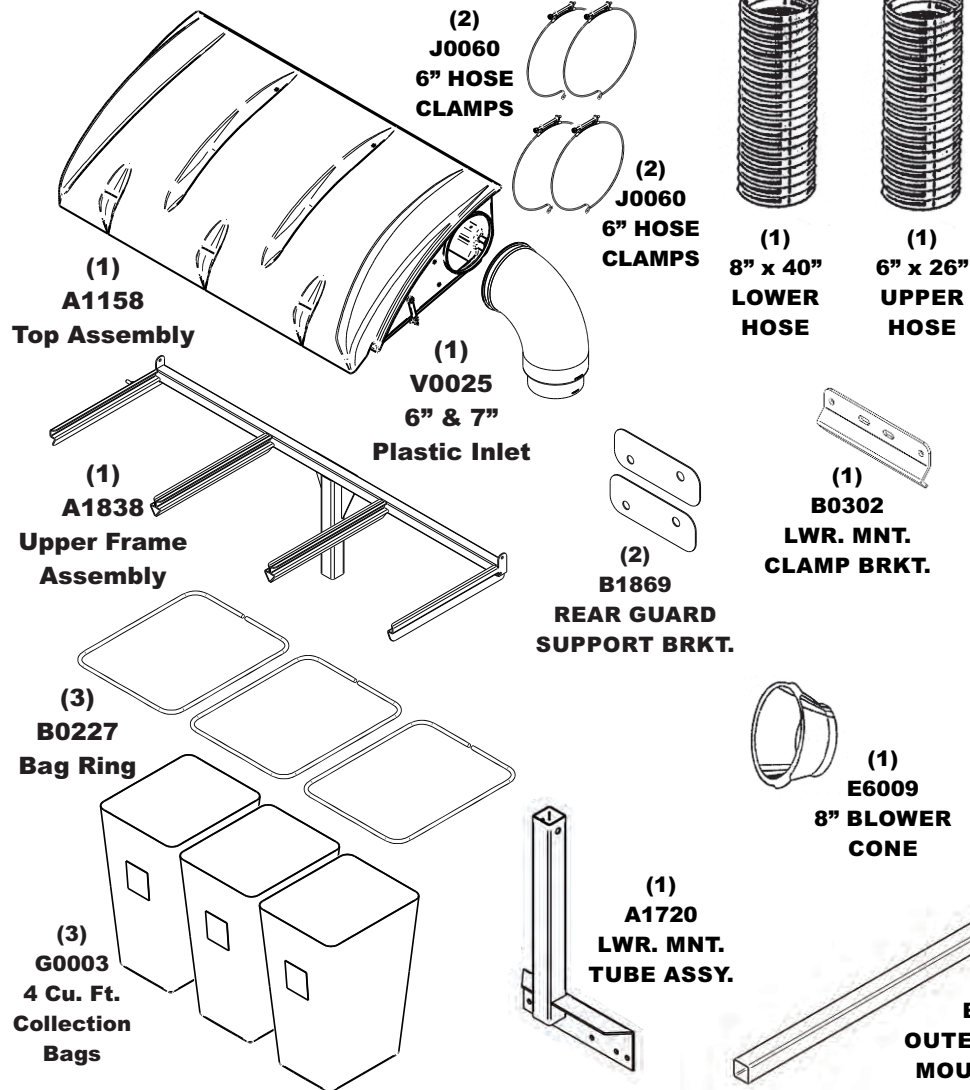

☐ A1745 UNIT ASSEMBLY