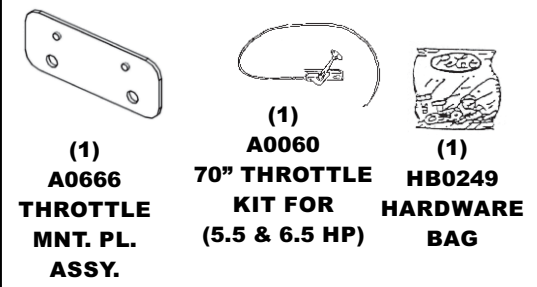

☐ A0620 THROTTLE KIT