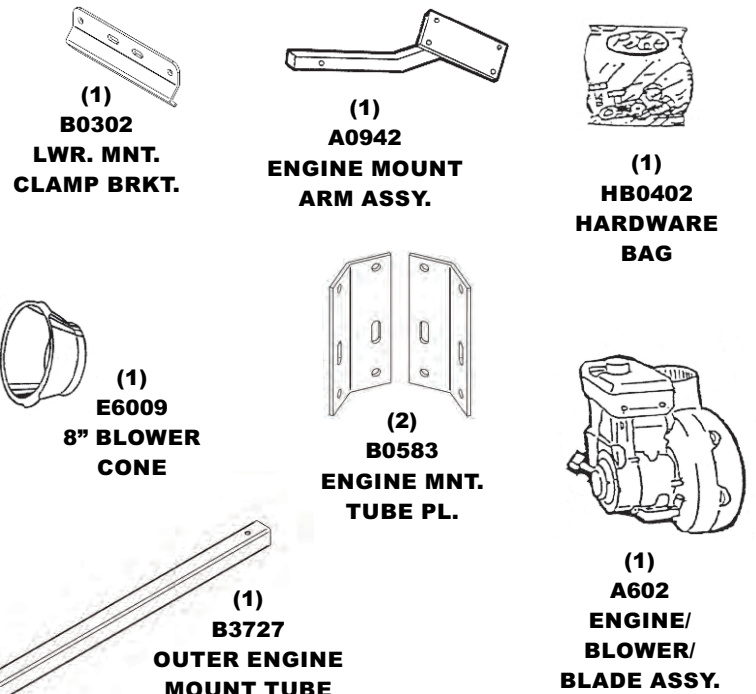

MODEL#: 46131501

Mower & Type: HUSQVARNA PZ

Deck Size & Type: 54" & 60" Decks

Vac/Drive Type: P3B - Engine Driven BR900 Series

Fits Year(s): 2010-2014

Owner's Manual: Q0398

Revisions: 1 - E1902 changed to E0123 - 6/2/2014 - JPP

2 - Model # was 46031501 - 9/3/2014 - JPS

☐ A1744 UNIT ASSEMBLY

☐ A0619 THROTTLE KIT

☐ A1746 - WEIGHT KIT

☐ A1747 - 60" BOOT KIT