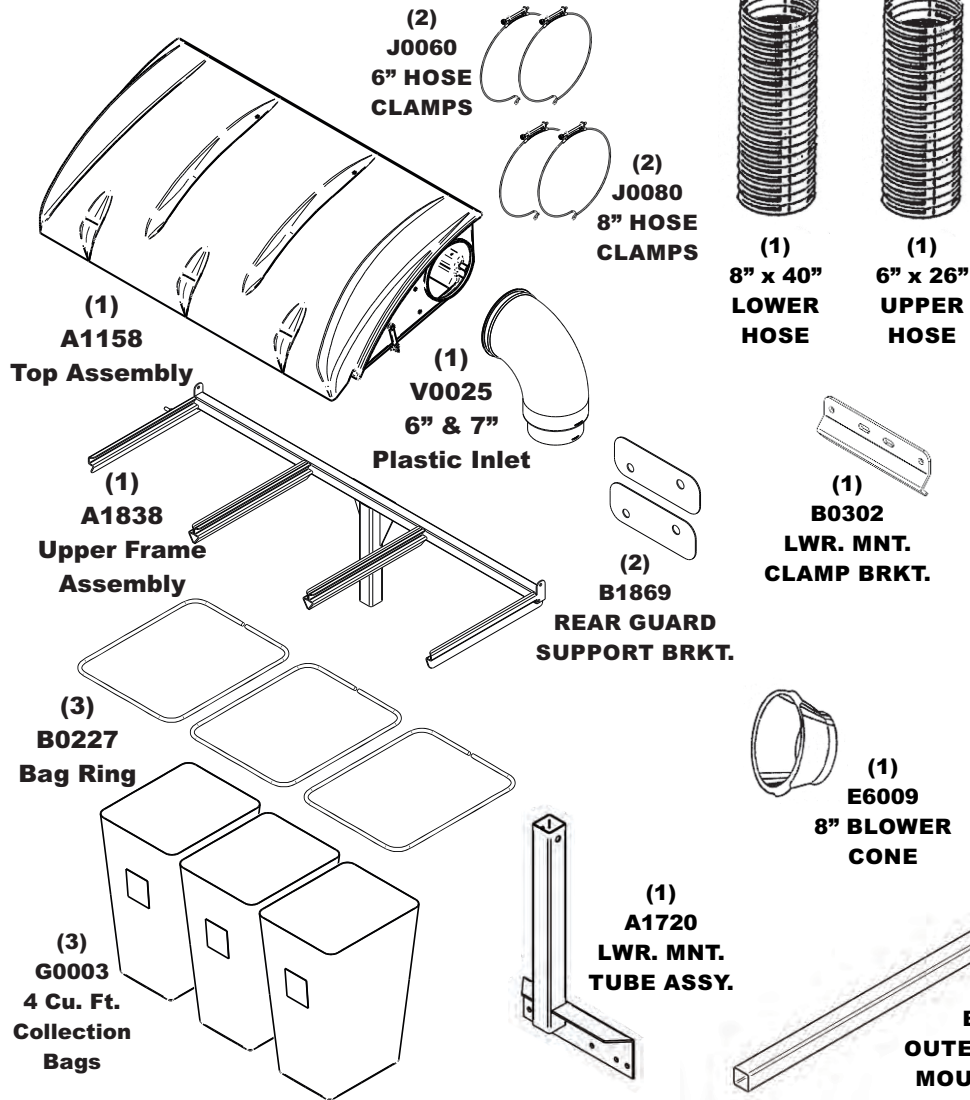

MODEL#: 46131501

Mower & Type: HUSQVARNA PZ

Deck Size & Type: 54" & 60" Decks

Vac/Drive Type: P3B - Engine Driven BR900 Series

Fits Year(s): 2010-2014

Owner's Manual: Q0398

Revisions: 1 - E1902 changed to E0123 - 6/2/2014 - JPP

2 - Model # was 46031501 - 9/3/2014 - JPS

☐ A1744 UNIT ASSEMBLY

☐ A0619 THROTTLE KIT

☐ A1746 - WEIGHT KIT

☐ A1747 - 60" BOOT KIT