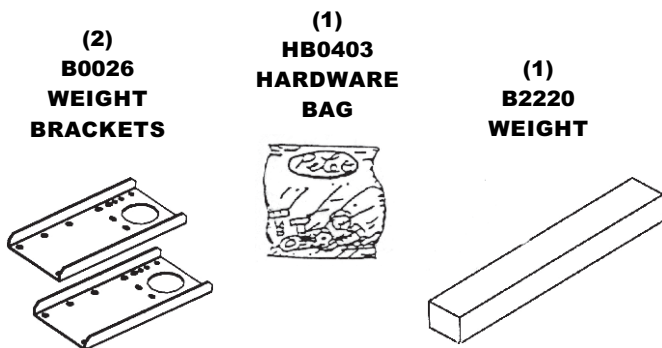

2 - Model # was 46031501 - 9/3/2014 - JPS

☐ A1744 UNIT ASSEMBLY

☐ A0619 THROTTLE KIT

☐ A1746 - WEIGHT KIT

☐ A1747 - 60" BOOT KIT