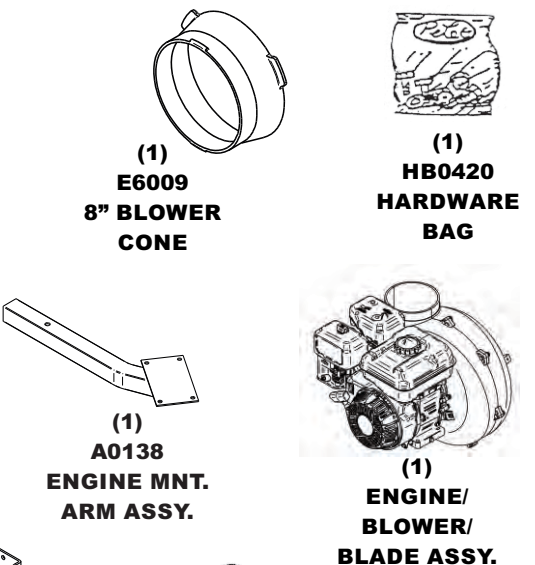

☐ A0619 THROTTLE KIT