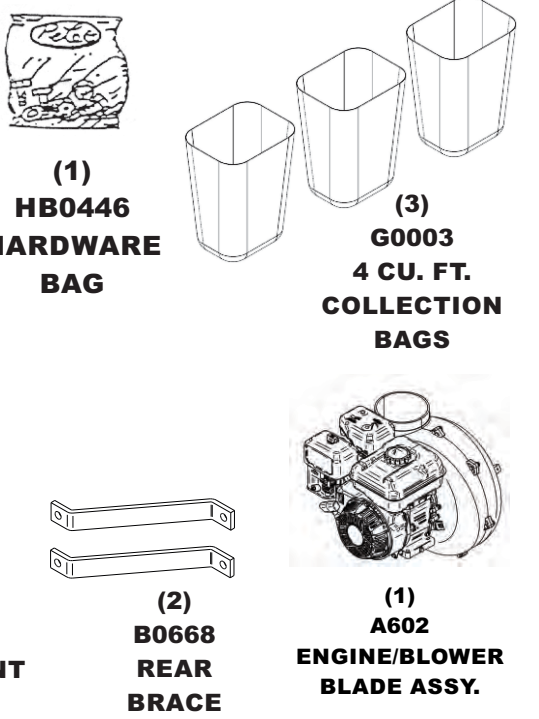

☐ A0619 THROTTLE KIT