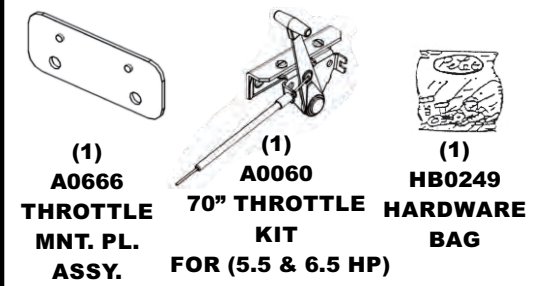

☐ A0619 THROTTLE KIT