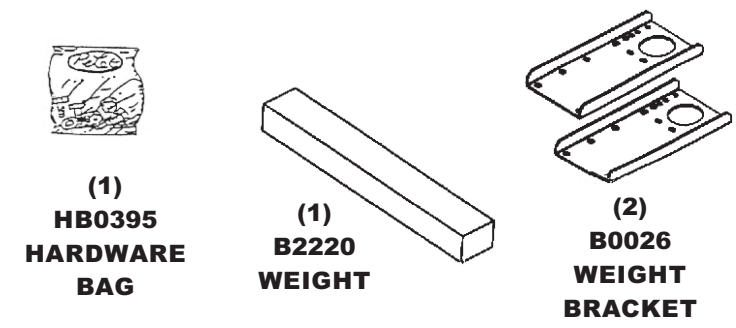

☐ A1729 WEIGHT KIT