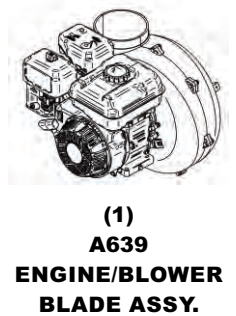

MODEL#: 23131504

MOWER NAME: BOB-CAT

MOWER MODEL: Procat & Predator Pro F & G Series

MOWER DECK SIZE Procat: 48" / 52" / 61" DECKS

MOWER DECK SIZE Predator Pro: 61" DECK

VAC NAME: 15 CUBIC FOOT PRO 3 BAGGER

6.5HP BRIGGS & STRATTON VANGUARD ENGINE

FOR YEAR: 2008-2012

REVISED: 12/4/13

A1802 UNIT ASSEMBLY

A0619 THROTTLE KIT

A1729 WEIGHT KIT

A1800 BOOT KIT