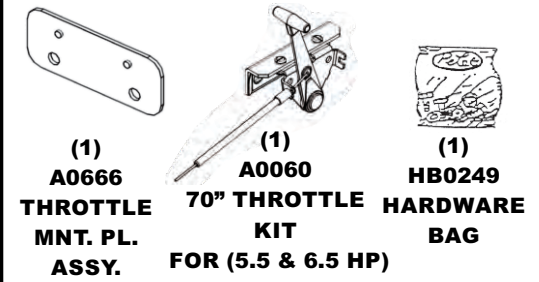

6.5HP BRIGGS & STRATTON VANGUARD ENGINE

FOR YEAR: 2008-2012

REVISED: 12/4/13

A1802 UNIT ASSEMBLY

A0619 THROTTLE KIT

A1729 WEIGHT KIT

A1800 BOOT KIT