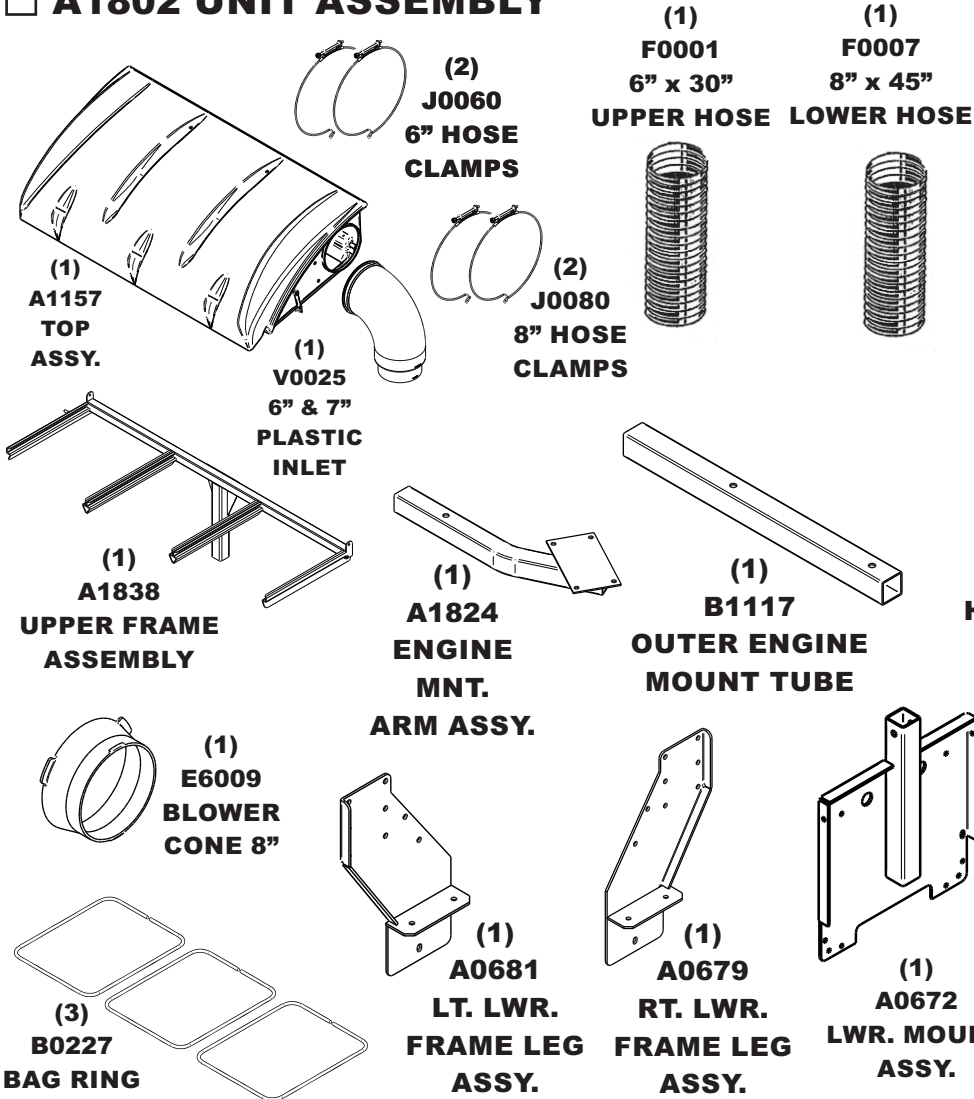

MODEL#: 23131504

MOWER NAME: BOB-CAT

MOWER MODEL: Procat & Predator Pro F & G Series

MOWER DECK SIZE Procat: 48" / 52" / 61" DECKS

MOWER DECK SIZE Predator Pro: 61" DECK

VAC NAME: 15 CUBIC FOOT PRO 3 BAGGER

6.5HP BRIGGS & STRATTON VANGUARD ENGINE

FOR YEAR: 2008-2012

REVISED: 12/4/13

A1802 UNIT ASSEMBLY

A0619 THROTTLE KIT

A1729 WEIGHT KIT

A1800 BOOT KIT