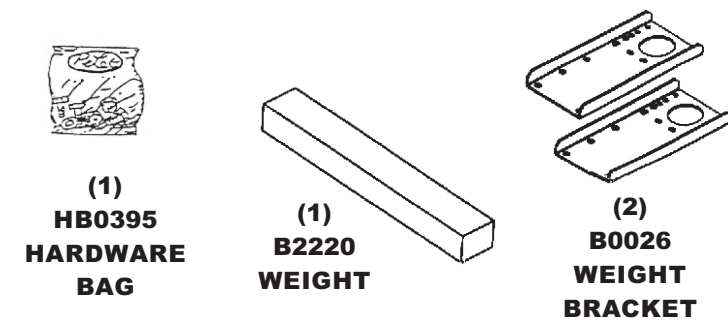

6.5HP BRIGGS & STRATTON VANGUARD ENGINE

FOR YEAR: 2008-2012

REVISED: 12/4/13

A1802 UNIT ASSEMBLY

A0619 THROTTLE KIT

A1729 WEIGHT KIT

A1800 BOOT KIT