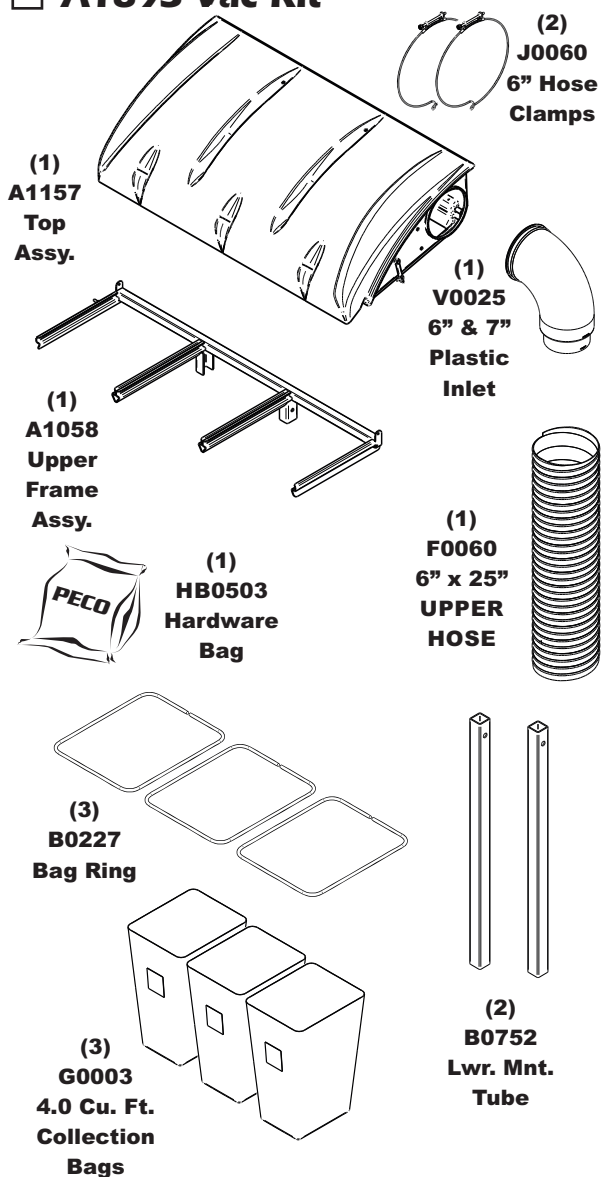

Unit Model #: 23131503

Mower & Type: Bob-Cat ProCat SE (H & J-Series) & Predator Pro (J-Series)

Owner's Manual: Q0453

Mower Model: 942520H-J, 942521H-J, 942522H-J, 942523H-J, 942514J, 942515J

Deck Size: 52" & 61"

Vac Type: 15 Cu. Ft. Pro 3 Bagger

Deck Type: DuraDeck

Drive Type: Briggs & Stratton 6.5HP Vanguard

Revision #: Final Release 3/7/13

Fits Year(s): 2012 - 2013

A1893 Vac Kit

A1895 Mount Kit

A0619 Throttle Kit

A1800 Boot Kit

A1729 Weight Kit