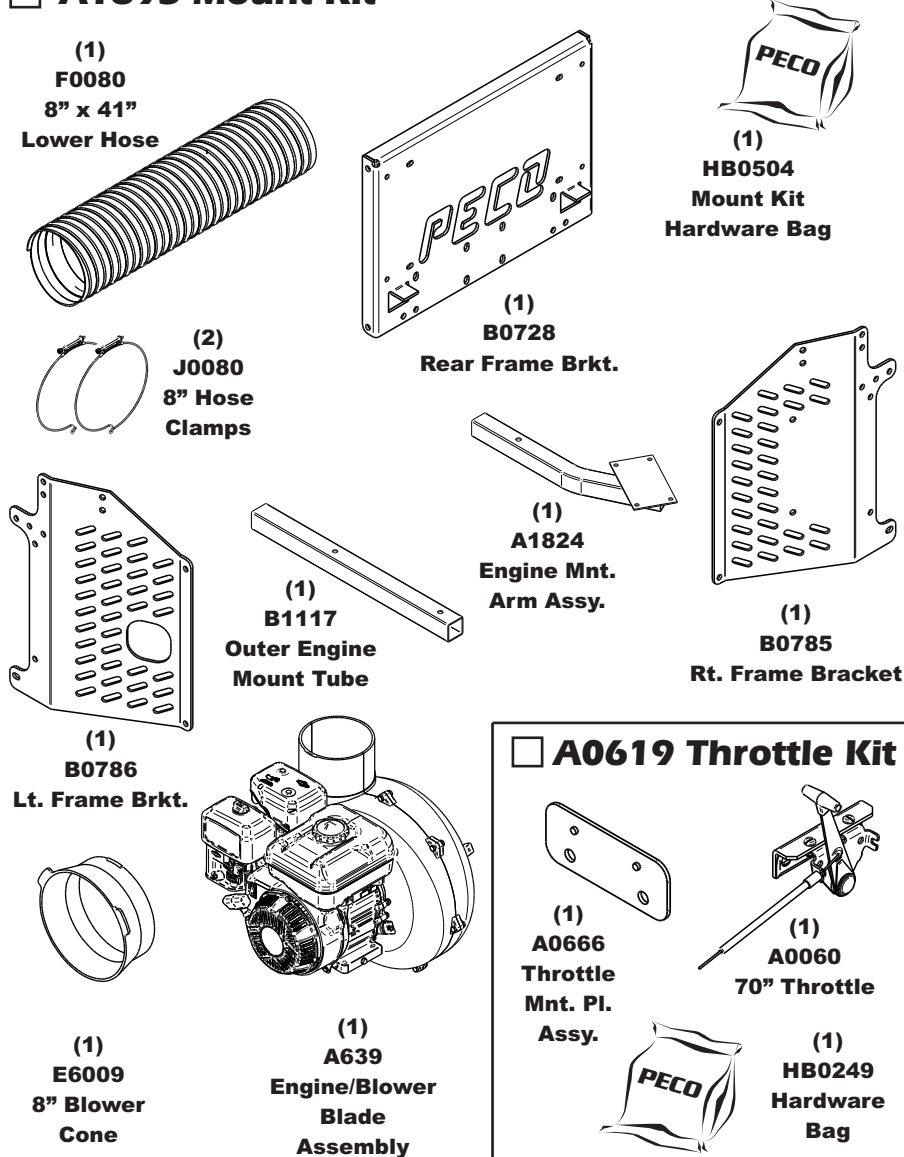

Vac Type: 15 Cu. Ft. Pro 3 Bagger

Deck Type: DuraDeck

Drive Type: Briggs & Stratton 6.5HP Vanguard

Revision #: Final Release 3/7/13

Fits Year(s): 2012 - 2013

A1893 Vac Kit

A1895 Mount Kit

A0619 Throttle Kit

A1800 Boot Kit

A1729 Weight Kit