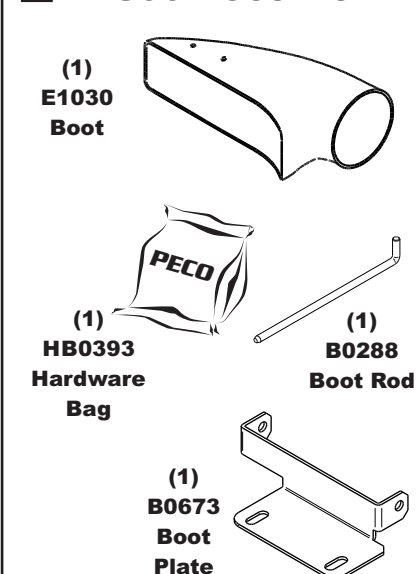

☐ A1800 Boot Kit