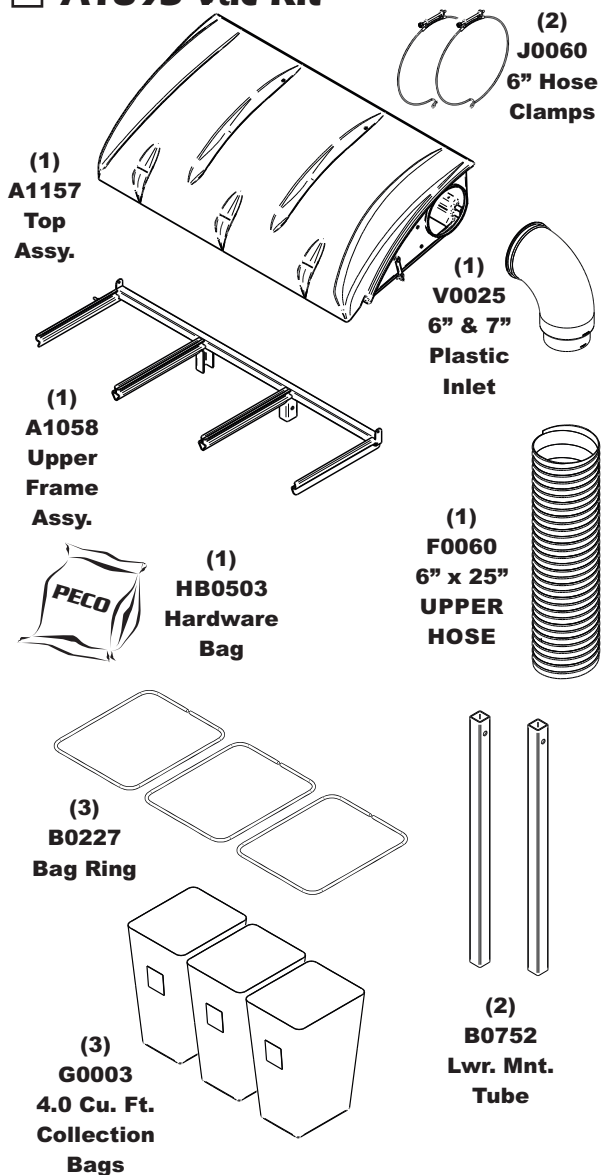

Unit Model #: 23131502

Mower & Type: Bob-Cat ProCat SE (H & J-Series) & Predator Pro (J-Series)

Owner's Manual: Q0453

Mower Model: 942520H-J, 942521H-J, 942522H-J, 942523H-J, 942514J, 942515J

Deck Size: 52" & 61"

Vac Type: 15 Cu. Ft. Pro 3 Bagger

Deck Type: DuraDeck

Drive Type: Briggs & Stratton 900 Series

Revision #: Final Release 3/7/13

Fits Year(s): 2012 - 2013

A1893 Vac Kit

A1894 Mount Kit

A0619 Throttle Kit

A1800 Boot Kit

A1729 Weight Kit