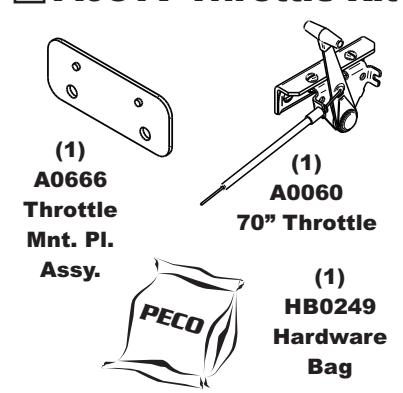

Vac Type: 15 Cu. Ft. Pro 3 Bagger

Deck Type: DuraDeck

Drive Type: Briggs & Stratton 900 Series

Revision #: Final Release 3/7/13

Fits Year(s): 2012 - 2013

A1893 Vac Kit

A1894 Mount Kit

A0619 Throttle Kit

A1800 Boot Kit

A1729 Weight Kit