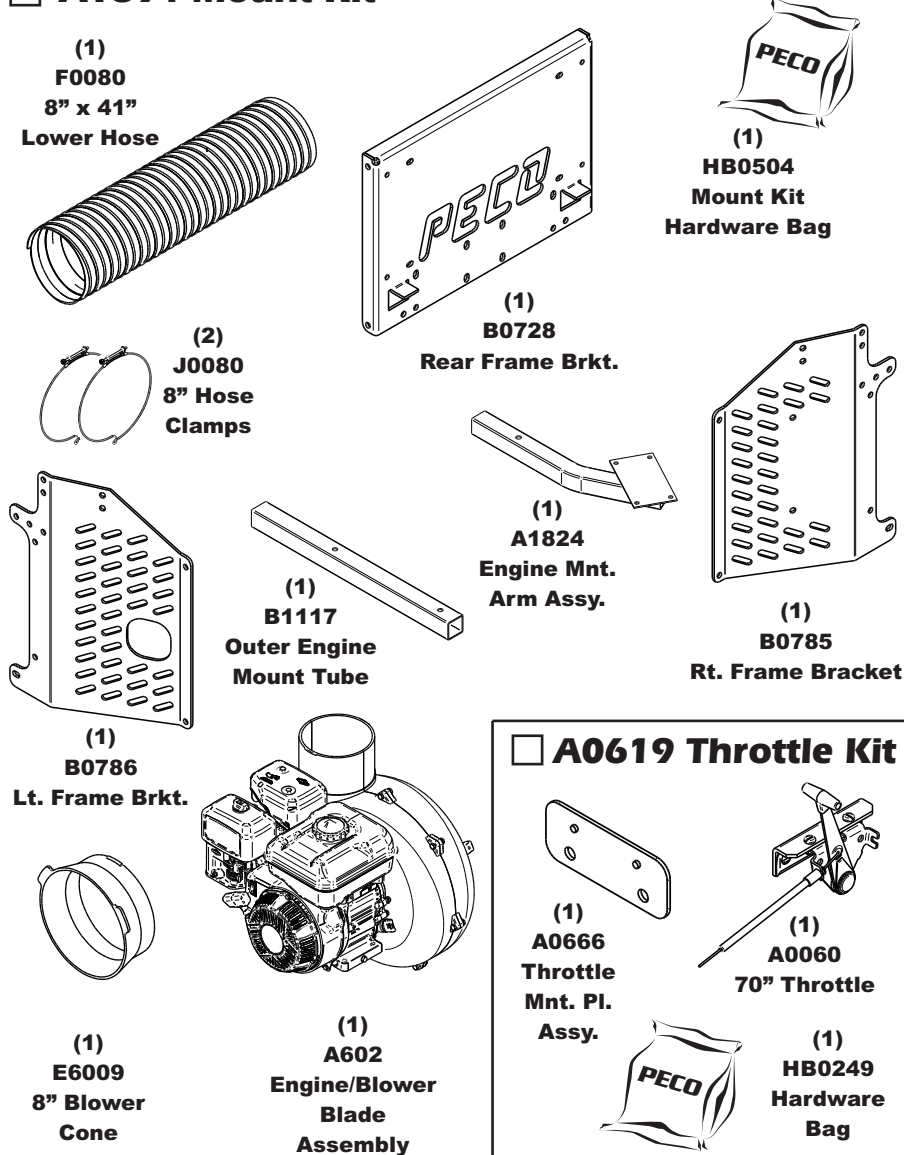

Vac Type: 15 Cu. Ft. Pro 3 Bagger

Deck Type: DuraDeck

Drive Type: Briggs & Stratton 900 Series

Revision #: Final Release 3/7/13

Fits Year(s): 2012 - 2013

A1893 Vac Kit

A1894 Mount Kit

A0619 Throttle Kit

A1800 Boot Kit

A1729 Weight Kit