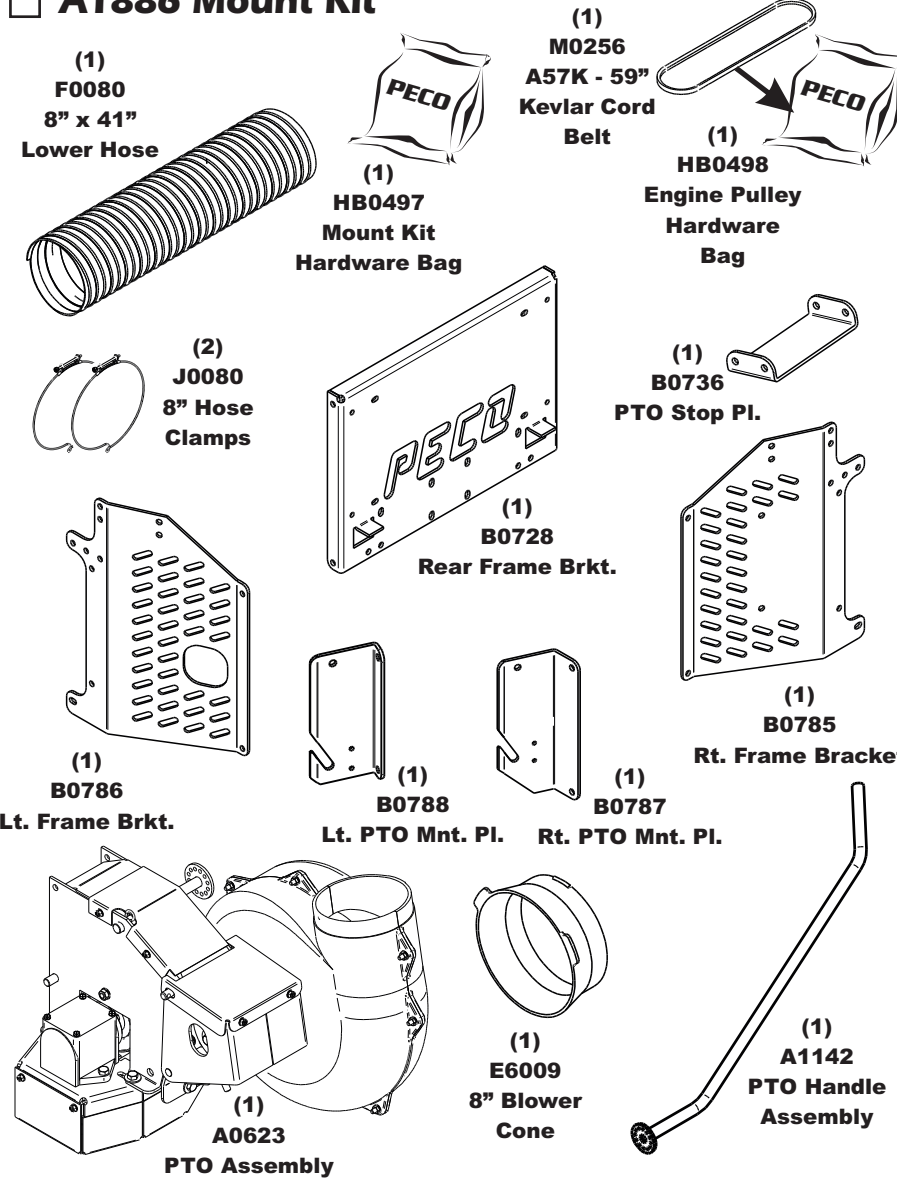

Vac Type: 15 Cu. Ft. Pro 3 Bagger

Deck Type: DuraDeck

Drive Type: PTO Drive

Revision #: Final Release 3/7/13

Fits Year(s): 2012 - 2013

A1893 Vac Kit

A1886 Mount Kit

A1800 Boot Kit

A1729 Weight Kit