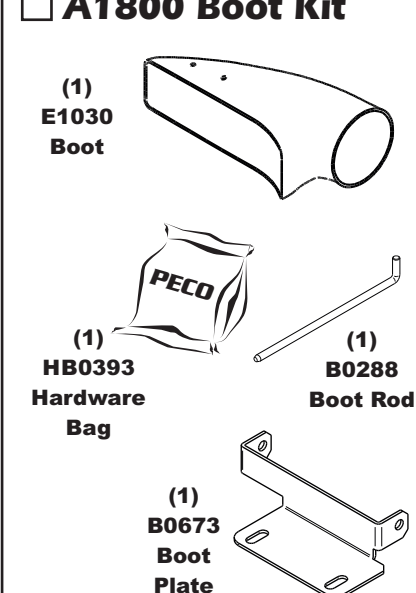

Unit Model #: 23131501

Mower & Type: Bob-Cat ProCat SE (H & J-Series) & Predator Pro (J-Series)

Owner's Manual: Q0453

Mower Model: 942520H-J, 942521H-J, 942522H-J, 942523H-J, 942514J, 942515J

Deck Size: 52" & 61"

Vac Type: 15 Cu. Ft. Pro 3 Bagger

Deck Type: DuraDeck

Drive Type: PTO Drive

Revision #: Final Release 3/7/13

Fits Year(s): 2012 - 2013

A1893 Vac Kit

A1886 Mount Kit

A1800 Boot Kit

A1729 Weight Kit