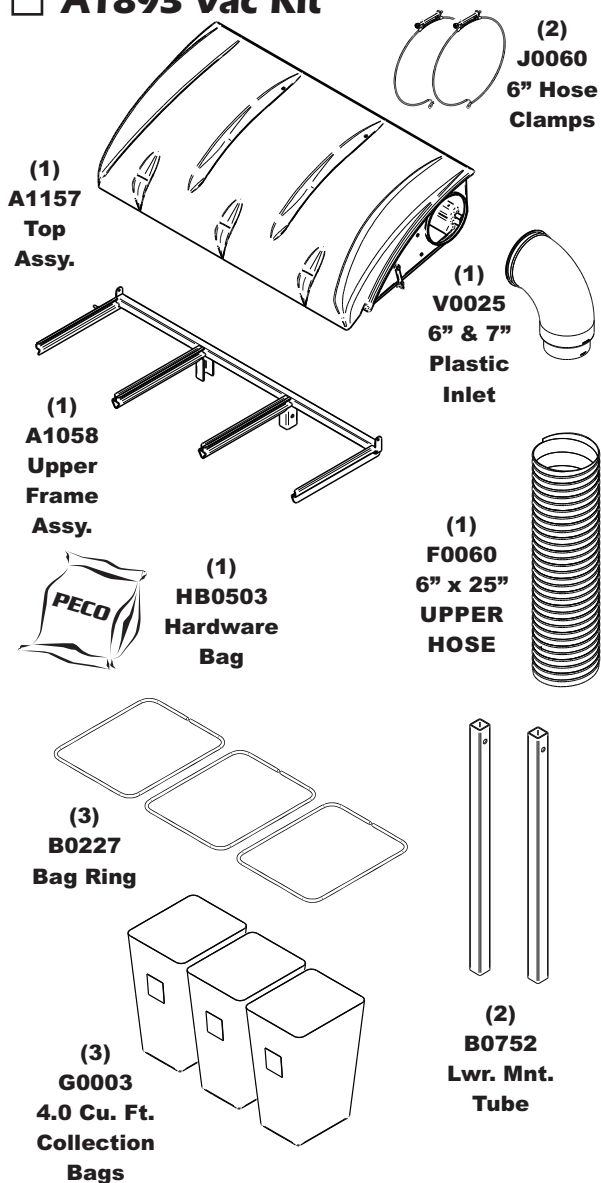

Unit Model #: 23131501

Mower & Type: Bob-Cat ProCat SE (H & J-Series) & Predator Pro (J-Series)

Owner's Manual: Q0453

Mower Model: 942520H-J, 942521H-J, 942522H-J, 942523H-J, 942514J, 942515J

Deck Size: 52" & 61"

Vac Type: 15 Cu. Ft. Pro 3 Bagger

Deck Type: DuraDeck

Drive Type: PTO Drive

Revision #: Final Release 3/7/13

Fits Year(s): 2012 - 2013

A1893 Vac Kit

A1886 Mount Kit

A1800 Boot Kit

A1729 Weight Kit