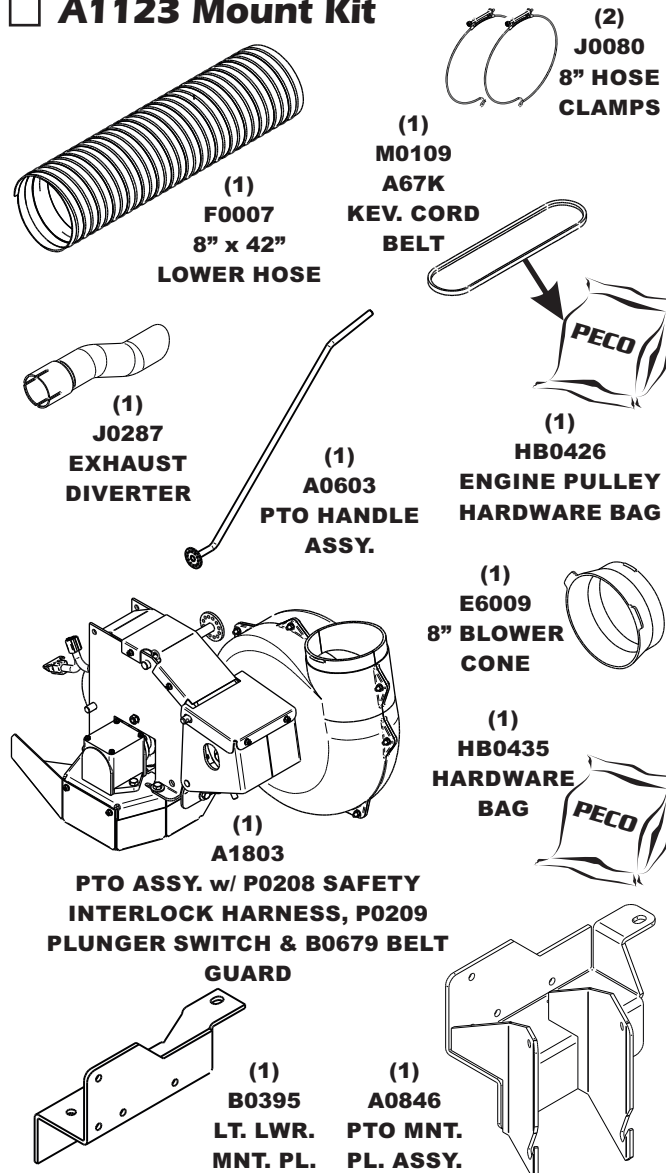

**Deck Type:** Sloped Nose & Select Cut\*

**Drive Type:** Rear PTO Drive

**Revision #:** Final Release 3/11/2013

**Fits Year(s):** 2009 - 2011

**A1127 Vac Kit**

**A1123 Mount Kit**

**A1122 Boot Kit**

**A1784 Weight Kit**