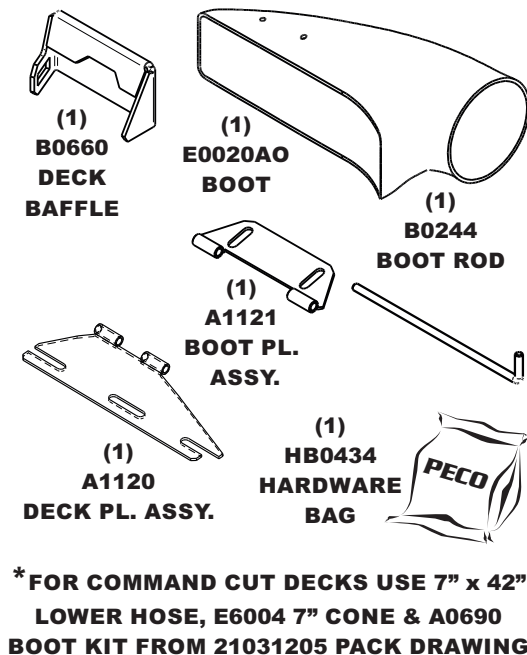

**Deck Type:** Sloped Nose & Select Cut\*

**Drive Type:** Rear PTO Drive

**Revision #:** Final Release 3/11/2013

**Fits Year(s):** 2009 - 2011

**A1127 Vac Kit**

**A1123 Mount Kit**

**A1122 Boot Kit**

**A1784 Weight Kit**