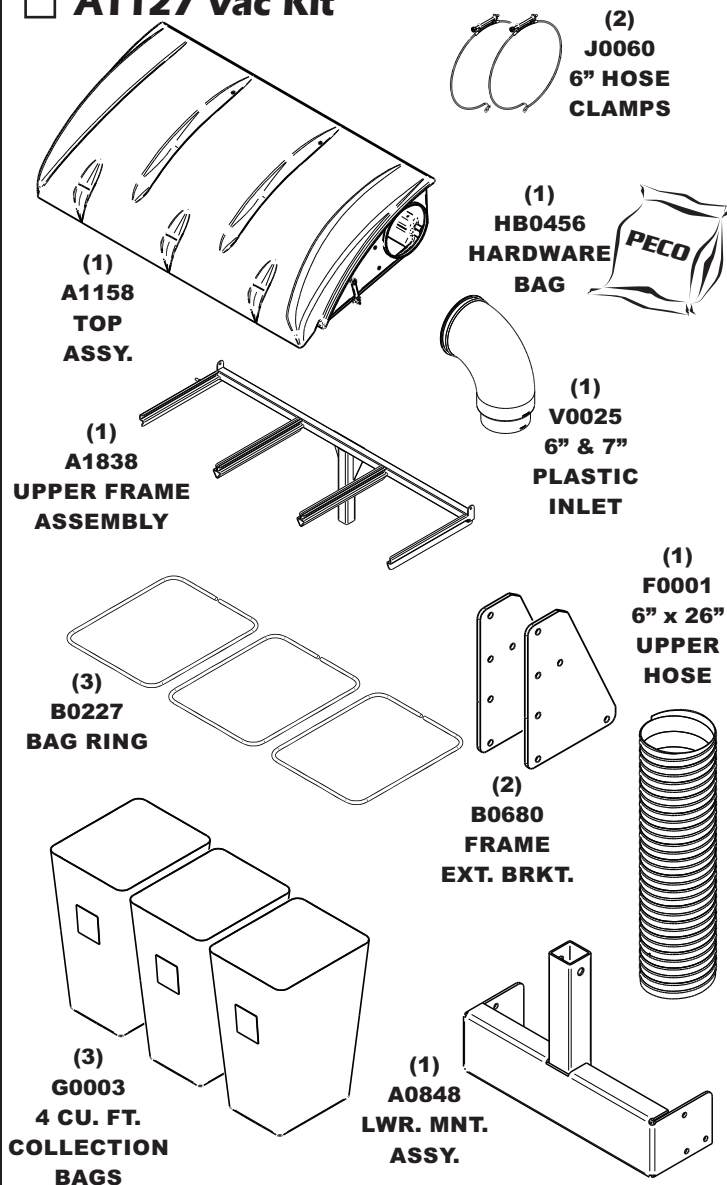

**Unit Model #: 21131506**

**Mower:** Cub Cadet Commercial

**Mower Type:** L48 25KH, L60 27KH, M48 25KH, M54 27KH, M60 27KH & M60 31KW FX

**Deck Size:** 48", 54" & 60"

**Vac Type:** 15 Cu. Ft. Pro 3 Bagger

**Deck Type:** Sloped Nose & Select Cut\*

**Drive Type:** Rear PTO Drive

**Revision #:** Final Release 3/11/2013

**Fits Year(s):** 2009 - 2011

**A1127 Vac Kit**

**A1123 Mount Kit**

**A1122 Boot Kit**

**A1784 Weight Kit**