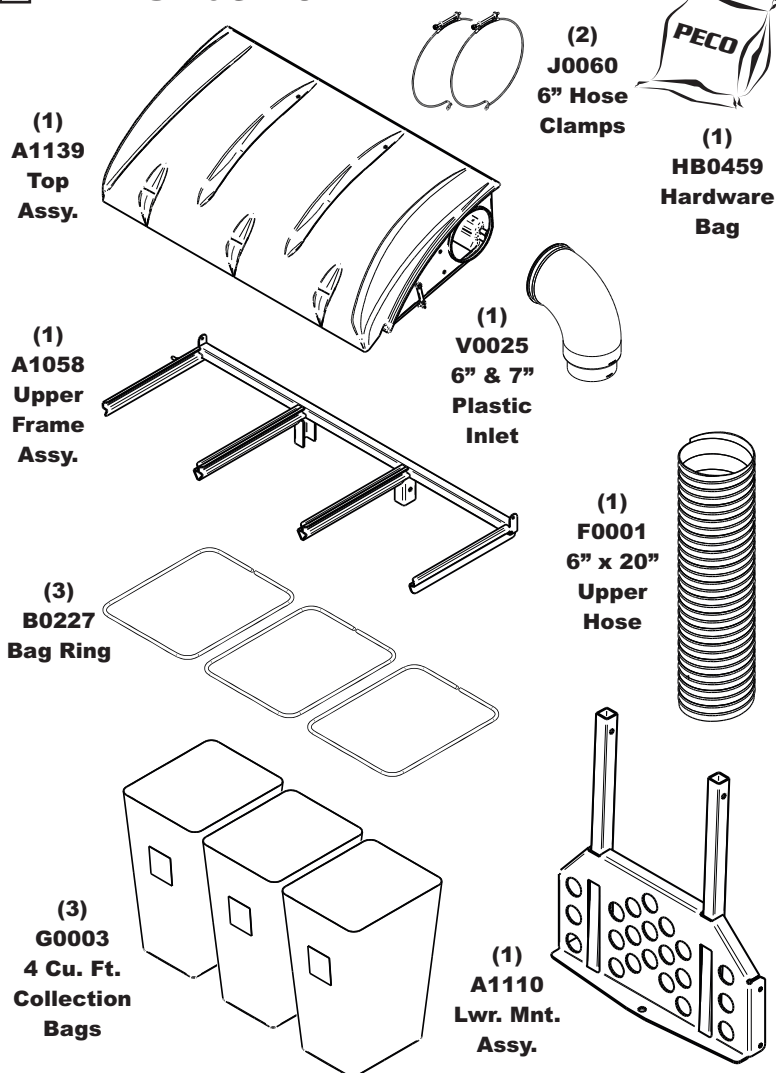

Unit Model #: 59A30033150 (21131507)

Mower: Cub Cadet Commercial Tank

Owner's Manual: Q0425

Mower Type: LZ & SZ

Deck Size: 48", 54" & 60"

Vac Type: 15 Cu. Ft. Pro 3 Bagger

Deck Type: Sloped Nose & Select Cut

Drive Type: Rear PTO Drive

Revision #: Rev. 2 (1/20/2014) - Model Year Update

Fits Year(s): 2012-2013

LZ Mowers Require Weight Kit 59A30037150 (A1149) - Not Included On Pack

A1143 Vac Kit

A1144 Mount Kit

A1150 Boot Kit