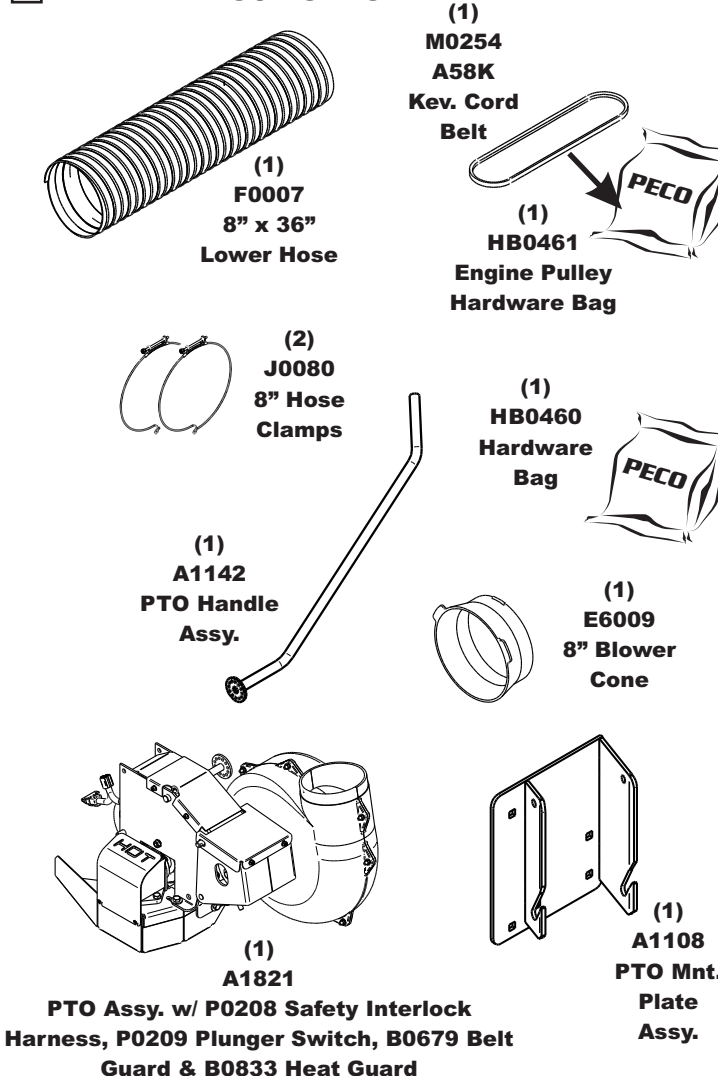

Drive Type: Rear PTO Drive

Revision #: Rev. 2 (1/20/2014) - Model Year Update

Fits Year(s): 2012-2013

LZ Mowers Require Weight Kit 59A30037150 (A1149) - Not Included On Pack

A1143 Vac Kit

A1144 Mount Kit

A1150 Boot Kit