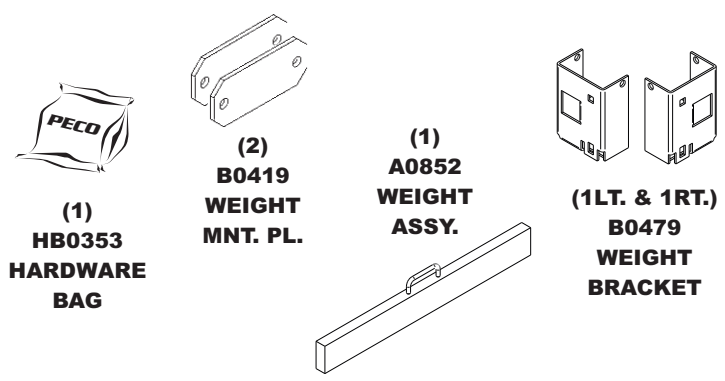

MODEL#: 49120905

MOWER NAME: COUNTRY CLIPPER

MOWER MODEL: JAZEE & JAZEE PRO

MOWER DECK SIZE: 42" THRU 52"

VAC NAME: 9 CUBIC FOOT PRO BAGGER

FOR YEAR: 2011

A1982 UNIT ASSEMBLY

A1035 WEIGHT KIT

A1985 BOOT KIT