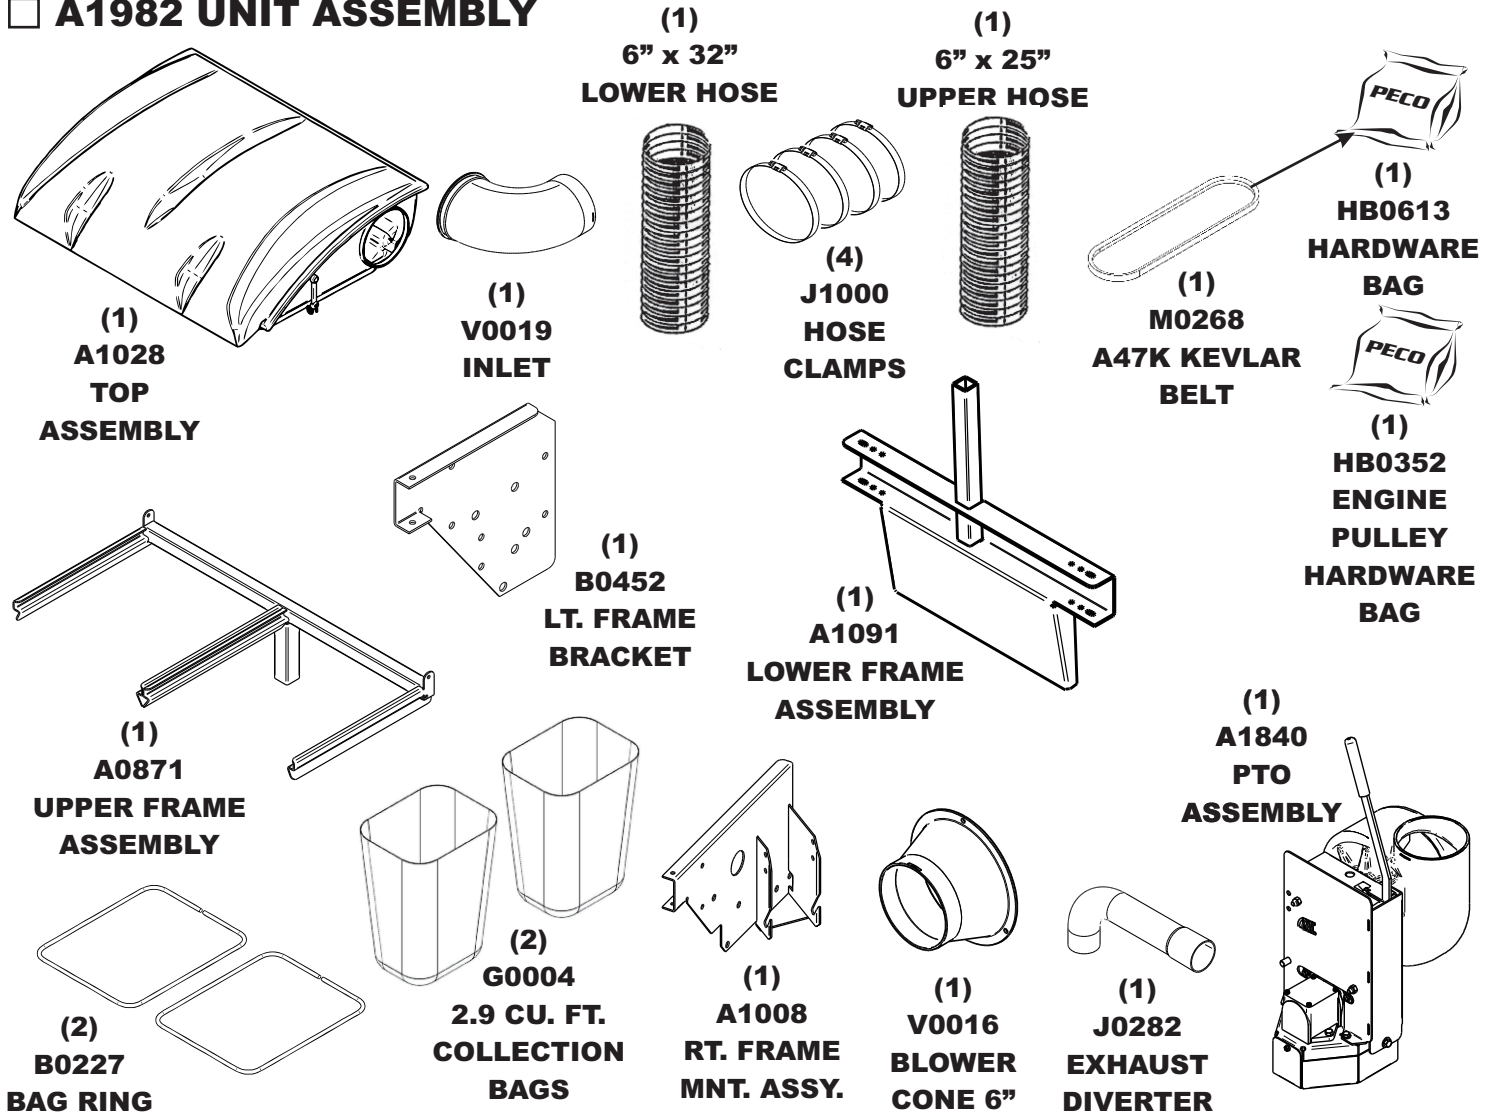

MODEL#: 49120905

MOWER NAME: COUNTRY CLIPPER

MOWER MODEL: JAZEE & JAZEE PRO

MOWER DECK SIZE: 42" THRU 52"

VAC NAME: 9 CUBIC FOOT PRO BAGGER

FOR YEAR: 2011

A1982 UNIT ASSEMBLY

A1035 WEIGHT KIT

A1985 BOOT KIT