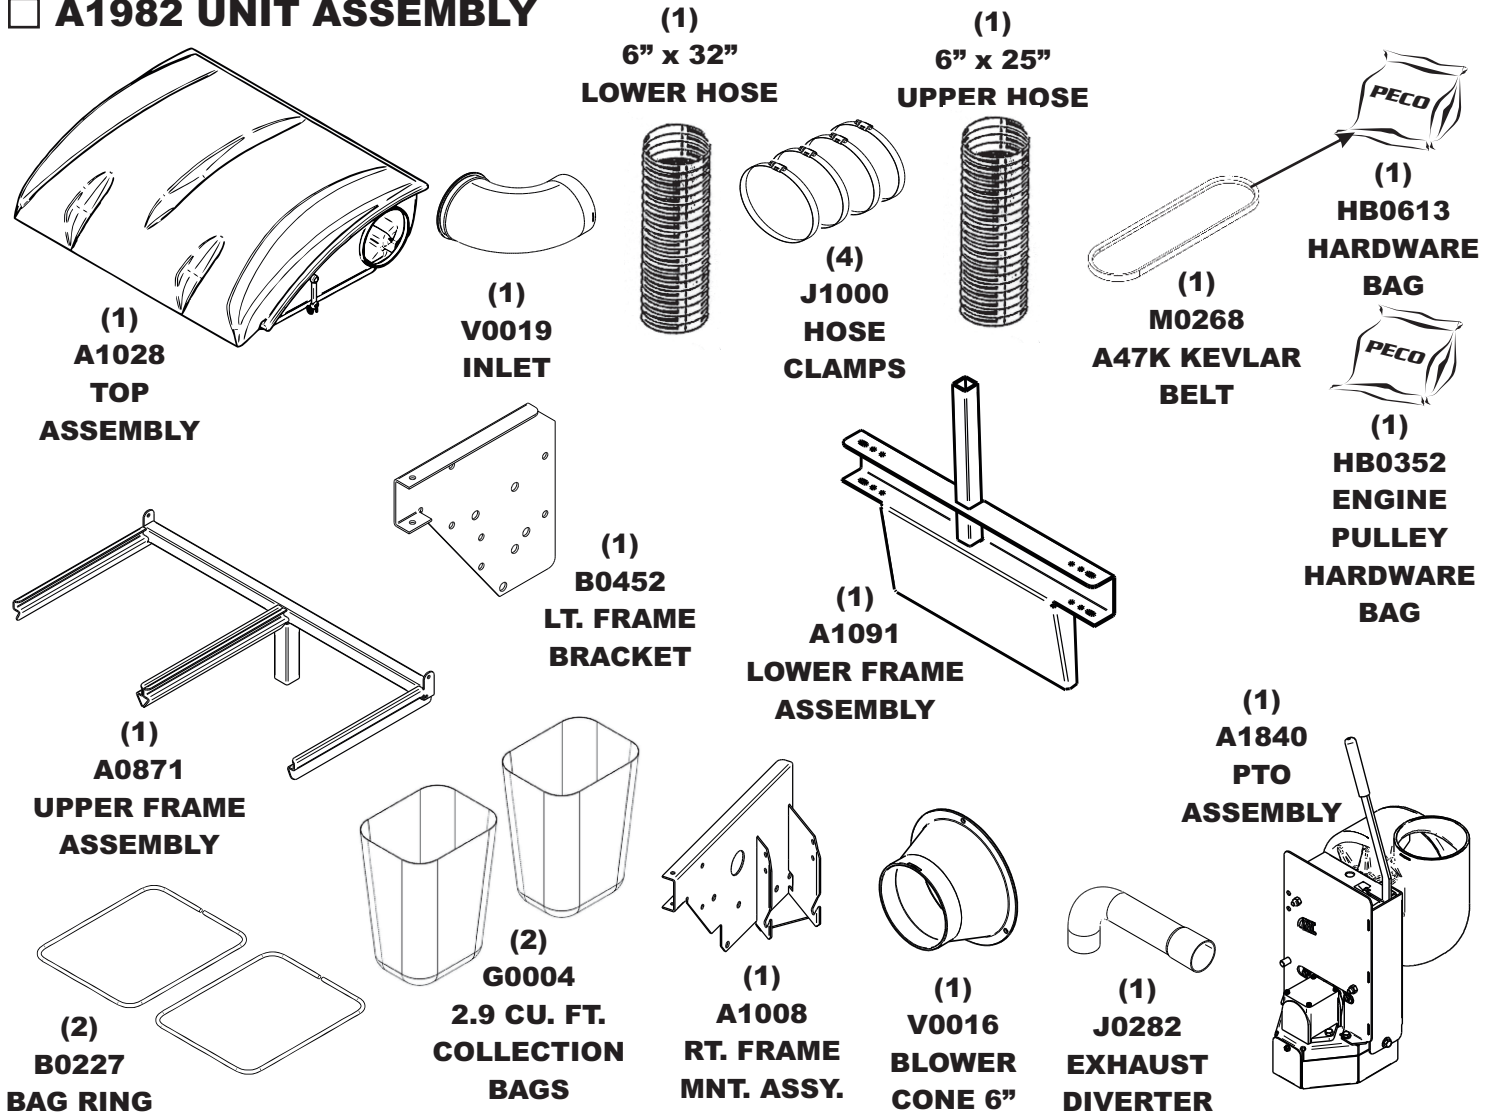

# MODEL#: 49120904

MOWER NAME: COUNTRY CLIPPER

MOWER MODEL: JAZEE & JAZEE PRO

MOWER DECK SIZE: 42" THRU 52"

VAC NAME: 9 CUBIC FOOT PRO BAGGER

FOR YEAR: 2010

## A1035 WEIGHT KIT

## A1984 BOOT KIT