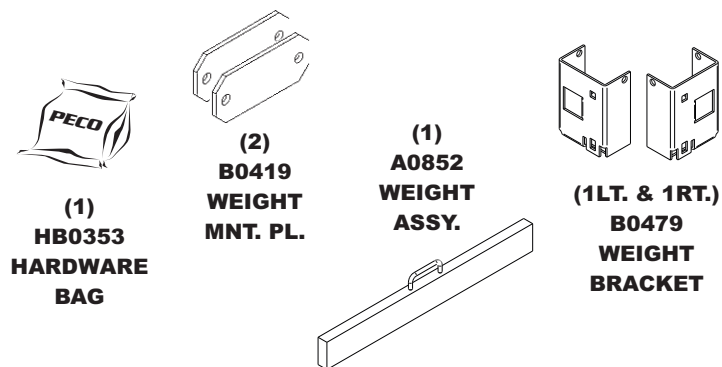

# MODEL#: 49120904

MOWER NAME: COUNTRY CLIPPER

MOWER MODEL: JAZEE & JAZEE PRO

MOWER DECK SIZE: 42" THRU 52"

VAC NAME: 9 CUBIC FOOT PRO BAGGER

FOR YEAR: 2010

## A1035 WEIGHT KIT