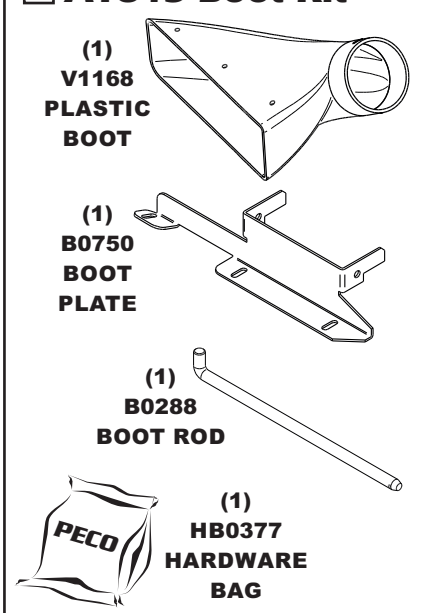

Unit Model #: 23120909

Mower: Bob-Cat

Owner's Manual: Q0436

Mower Type: FastCat Pro H-Series (Models - 942406, 942407, 942408, 942409)

Deck Size: 52" & 61" Decks

Vac Type: 9 Cu. Ft. Pro 2+ Bagger

Deck Type:

Drive Type: PTO

Revision #: 1 - Updated Mower Models 4/11/14

Fits Year(s): 2012-2014

A1846 Vac Kit

A1847 Mount Kit

A1845 Boot Kit

A1094 Weight Kit