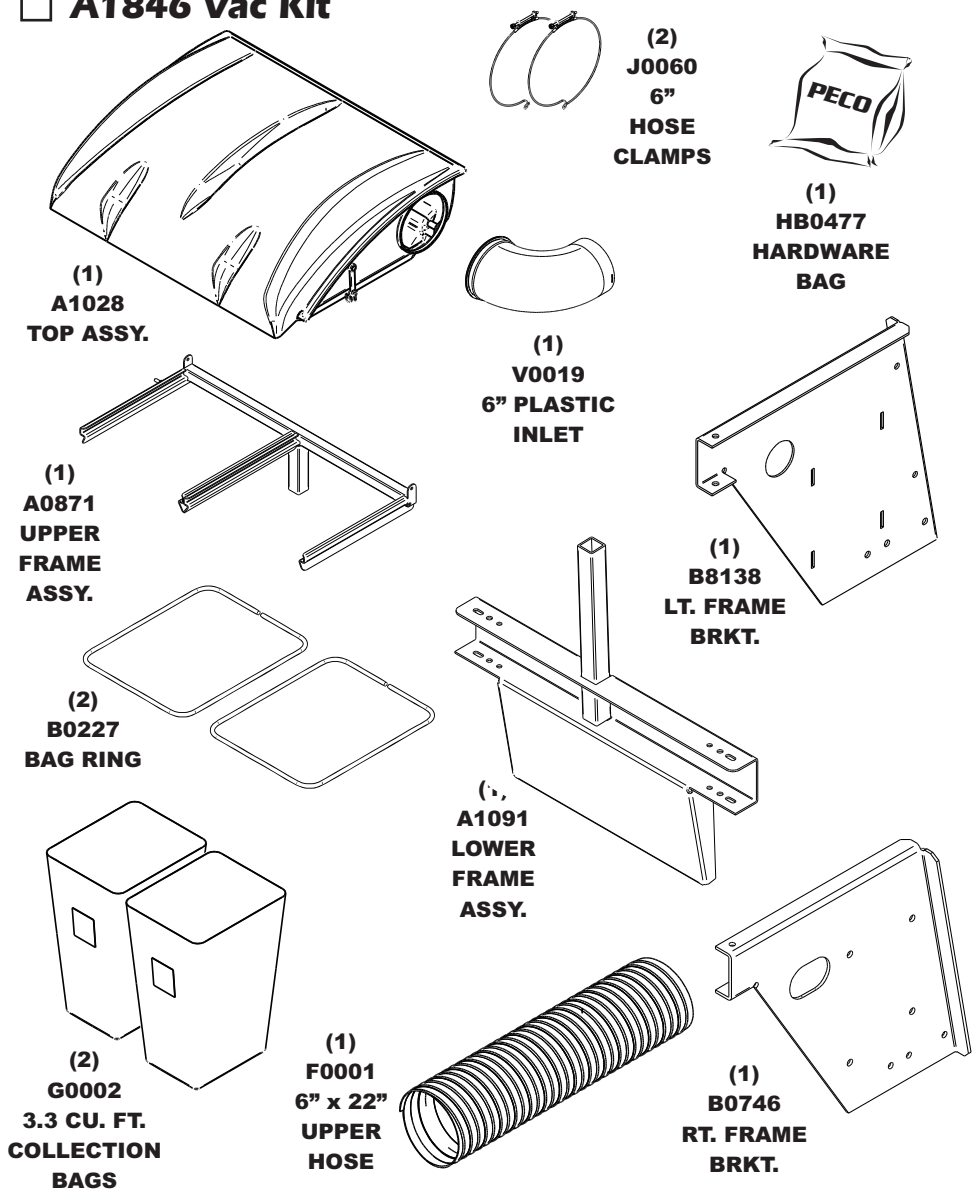

Unit Model #: 23120909

Mower: Bob-Cat

Owner's Manual: Q0436

Mower Type: FastCat Pro H-Series (Models - 942406, 942407, 942408, 942409)

Deck Size: 52" & 61" Decks

Vac Type: 9 Cu. Ft. Pro 2+ Bagger

Deck Type:

Drive Type: PTO

Revision #: 1 - Updated Mower Models 4/11/14

Fits Year(s): 2012-2014

A1846 Vac Kit

A1847 Mount Kit

A1845 Boot Kit

A1094 Weight Kit