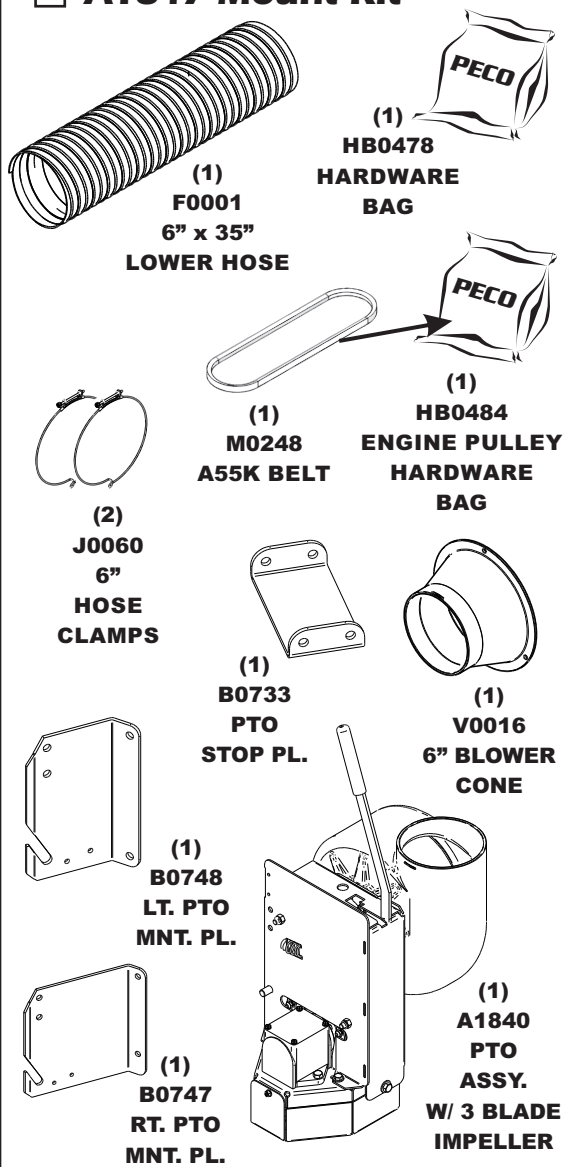

Unit Model #: 23120909

Mower: Bob-Cat

Owner's Manual: Q0436

Mower Type: FastCat Pro H-Series (Models - 942406, 942407, 942408, 942409)

Deck Size: 52" & 61" Decks

Vac Type: 9 Cu. Ft. Pro 2+ Bagger

Deck Type:

Drive Type: PTO

Revision #: 1 - Updated Mower Models 4/11/14

Fits Year(s): 2012-2014

A1846 Vac Kit

A1847 Mount Kit

A1845 Boot Kit

A1094 Weight Kit