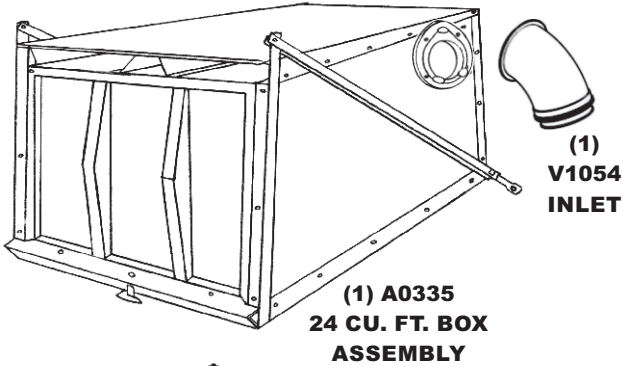

MODEL#: 06742403

MOWER NAME: JOHN DEERE

MOWER MODEL: 1400 SERIES II

MOWER DECK SIZE: 60" & 72"

VAC NAME: PRO 24 W/ SUBARU 9HP

MANUAL: Q366

FOR YEAR: 2009-2006

REVISED: 2/2/2016

A0867 - UNIT ASSEMBLY

A0869 BOOT KIT ASSY. 60" DECK

A0868 BOOT KIT ASSY. 72" DECK