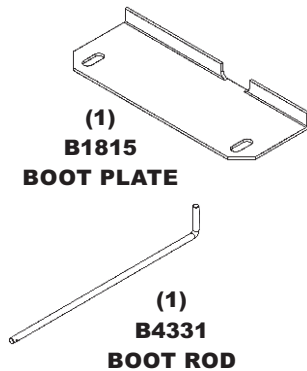

MODEL#: 06742403

MOWER NAME: JOHN DEERE

MOWER MODEL: 1400 SERIES II

MOWER DECK SIZE: 60" & 72"

VAC NAME: PRO 24 W/ SUBARU 9HP

MANUAL: Q366

FOR YEAR: 2009-2006

REVISED: 2/2/2016

A0867 - UNIT ASSEMBLY

A0869 BOOT KIT ASSY. 60" DECK

A0868 BOOT KIT ASSY. 72" DECK