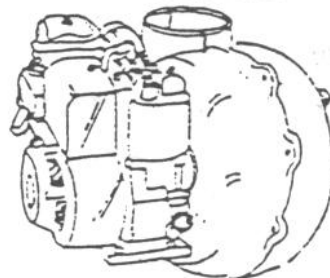

**A0167**  
Alum. Box Assy.

**A0232**  
Engine Mount Assy.

② HOSE CLAMPS  
FOR 8" = J6006  
FOR 9" = J6009

Alum. Boot

Engine Control Panel Assy.

①  
**X3003** Gas  
**X3013** Diesel

②  
J6006  
7-8" HOSE  
CLAMPS

7, 8 or 9" x 66"  
Lower Flex Hose

**F2004**  
7 x 32"  
Upper Hose

7, 8 or 9"  
Blower Cone

**A620**  
Yanmar Diesel  
Engine Blower Blade Assv.

**A615**  
Engine Blower Blade Assy.

**A0844**  
Hardware Bag