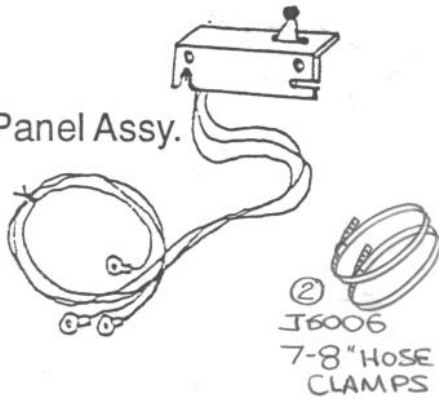

**A0167**  
Alum. Box Assy.

**A0232**  
Engine Mount Assy.

② HOSE CLAMPS  
FOR 8" = J6006  
FOR 9" = J6009

Alum. Boot

Engine Control Panel Assy.

①  
**X3003** Gas  
**X3013** Diesel

②  
J6006  
7-8" HOSE  
CLAMPS

7, 8 or 9" x 66"  
Lower Flex Hose

**F2004**  
7 x 32"  
Upper Hose

7, 8 or 9"  
Blower Cone

**A620**  
Yanmar Diesel  
Engine Blower Blade Assv.

**A615**  
Engine Blower Blade Assy.

**A0844**  
Hardware Bag