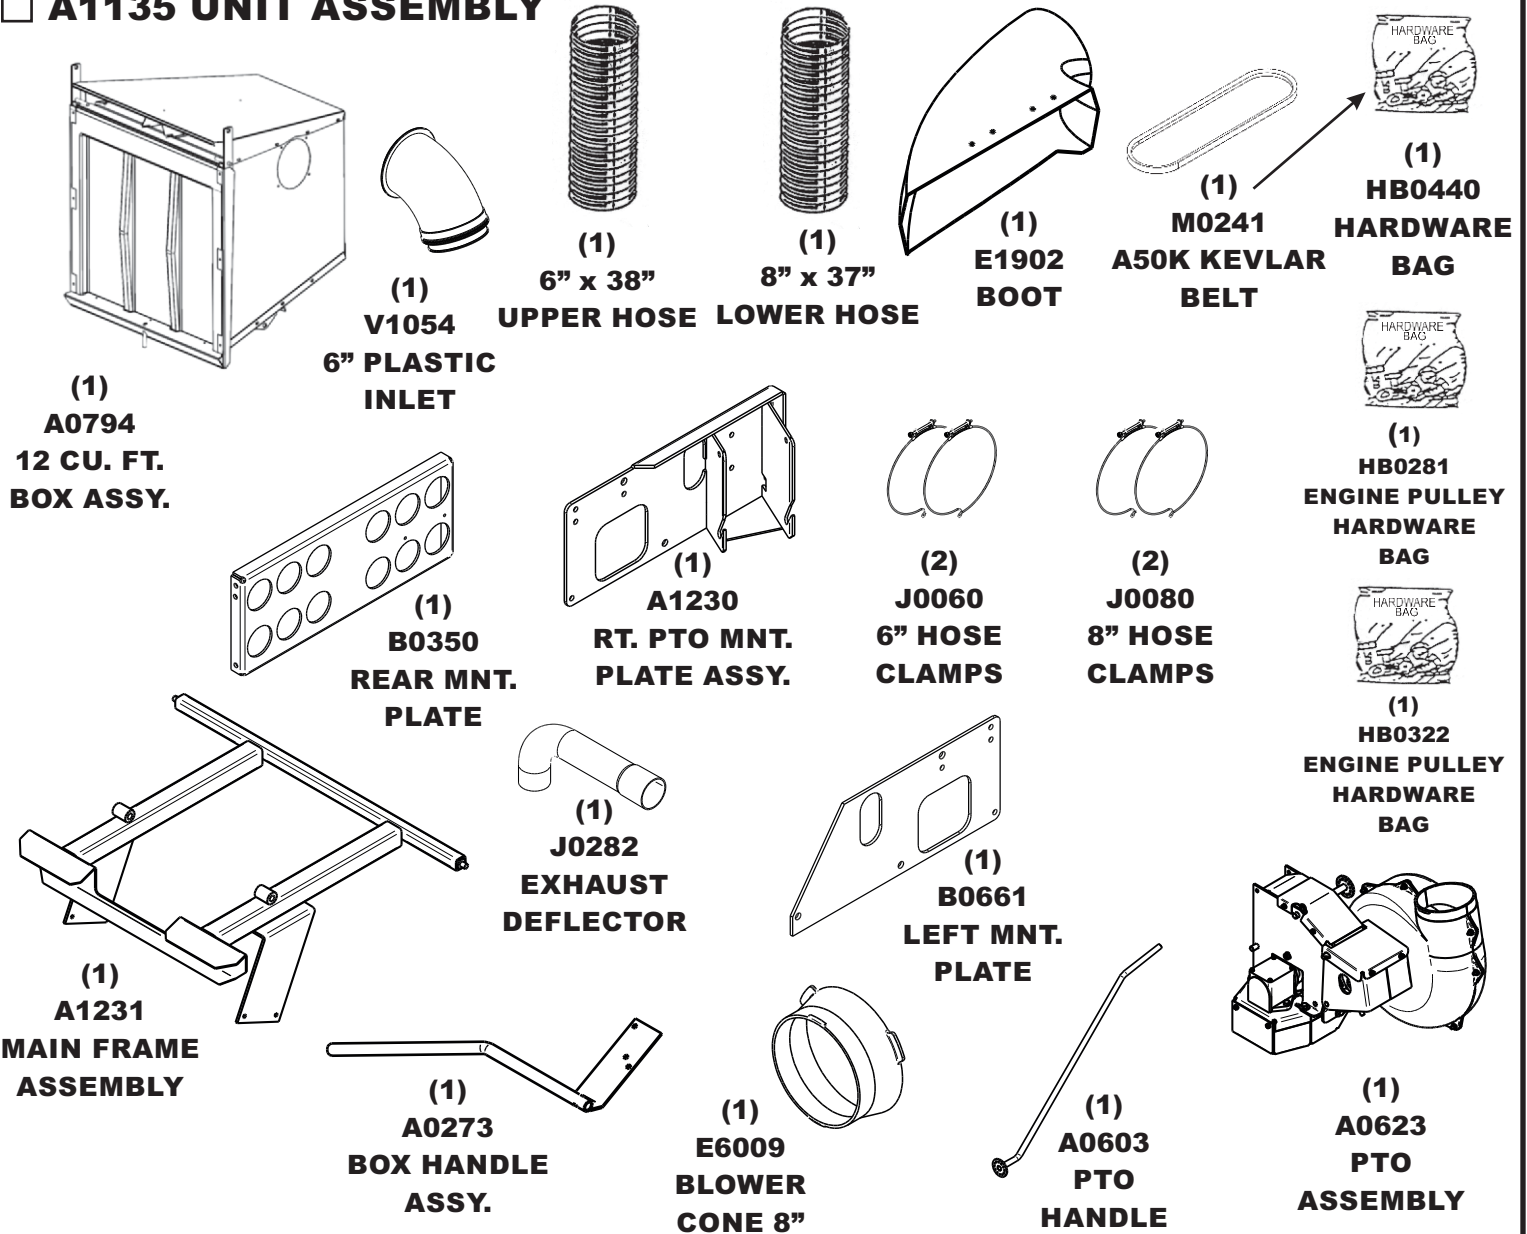

MODEL#: 49621202

MOWER NAME: COUNTRY CLIPPER

MOWER MODEL: BOSS SR1220 & CHARGER SR1025

MOWER DECK SIZE: 52" & 60"

VAC NAME: PRO 12

PTO DRIVEN

SHIVERS PART#: 629FR-001A

A1135 UNIT ASSEMBLY

EASY DUMP BAGGING SYSTEM

FOR YEAR: 2012-2011

REVISED: 2/8/12

A0854 WEIGHT KIT