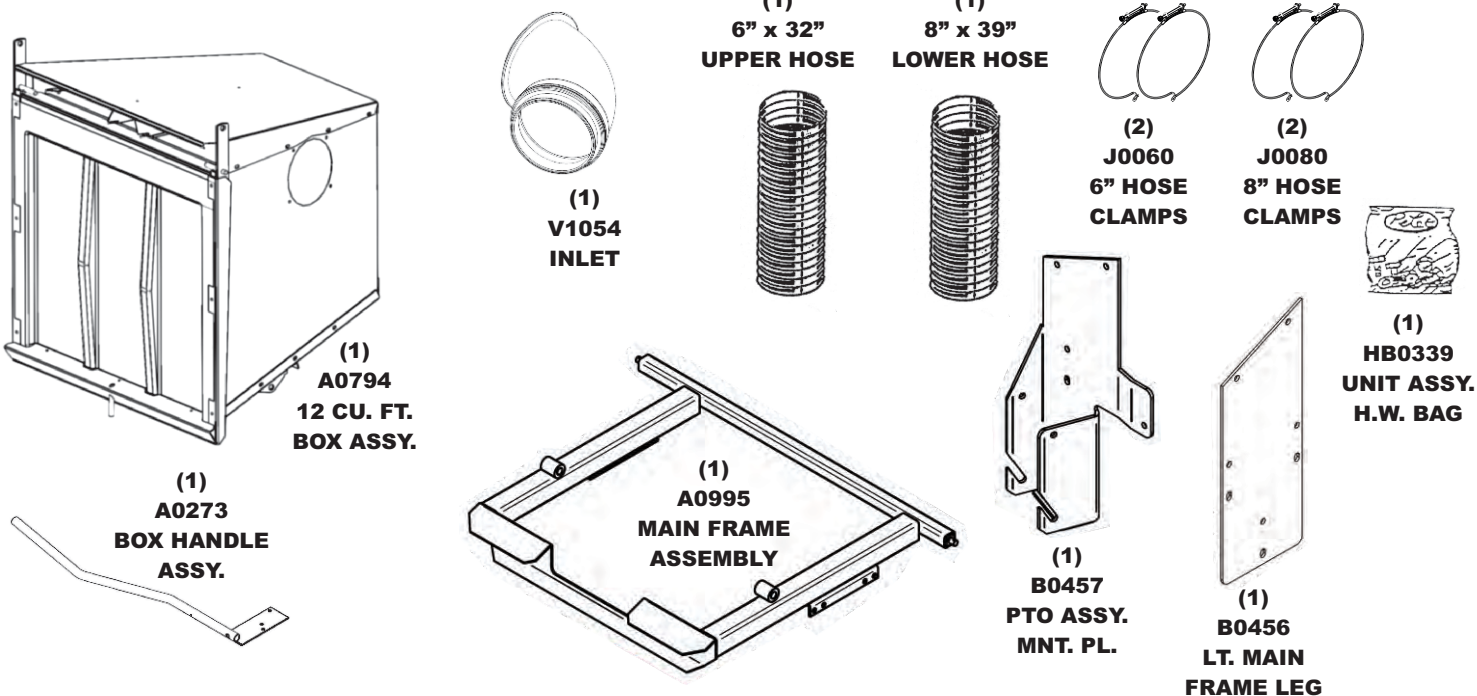

MODEL#: 47621201 (GC351DFS)

MOWER NAME: BUSH HOG

MOWER MODEL: PRO Z SERIES

MOWER DECK SIZE: 49" 55" & 61" DECK

VAC NAME: 12 CUBIC FOOT BOX

PTO DRIVEN

BILL OF MATERIALS: BOM0323

FOR YEAR: 2011-2006

REVISED: 6/21/2011

A0996 DUMP FROM SEAT KIT

A0997 BLOWER, BOOT AND WEIGHT KIT