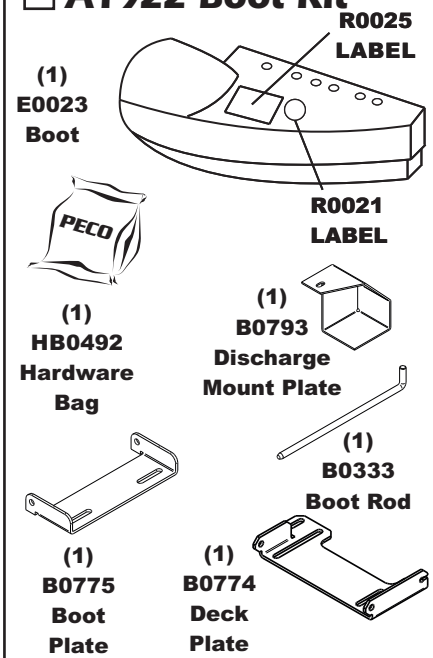

Drive Type: Briggs & Stratton 6.5HP Vanguard

Revision #:

Fits Year(s): 2015-2017

A2054 Vac Kit

A2056 Mount Kit

A0619 Throttle Kit

A1922 Boot Kit

A1878 Weight Kit