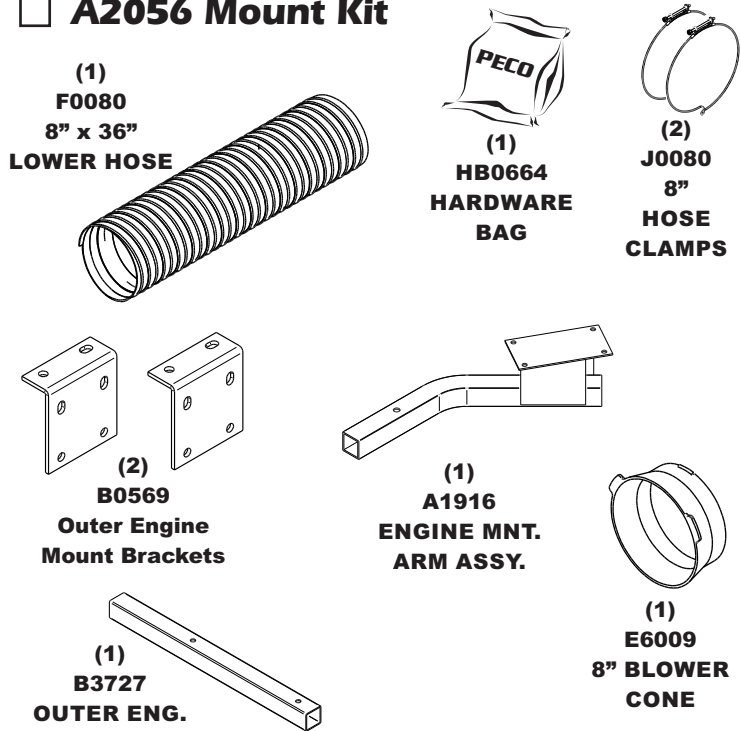

Unit Model #: 38621241

Mower: Dixie Chopper

Owner's Manual: Q0505

Mower Type: Classic 3572HP, 3572EFI and 3672BR

Engine Type: KW FX35, BR VAN36 and KH EFI35

Deck Size: 72"

Vac Type: 12 Cu. Ft. Pro 12 DFS

Deck Type:

Drive Type: Briggs & Stratton 6.5HP Vanguard

Revision #:

Fits Year(s): 2015-2017

A2054 Vac Kit

A2056 Mount Kit

A0619 Throttle Kit

A1922 Boot Kit

A1878 Weight Kit