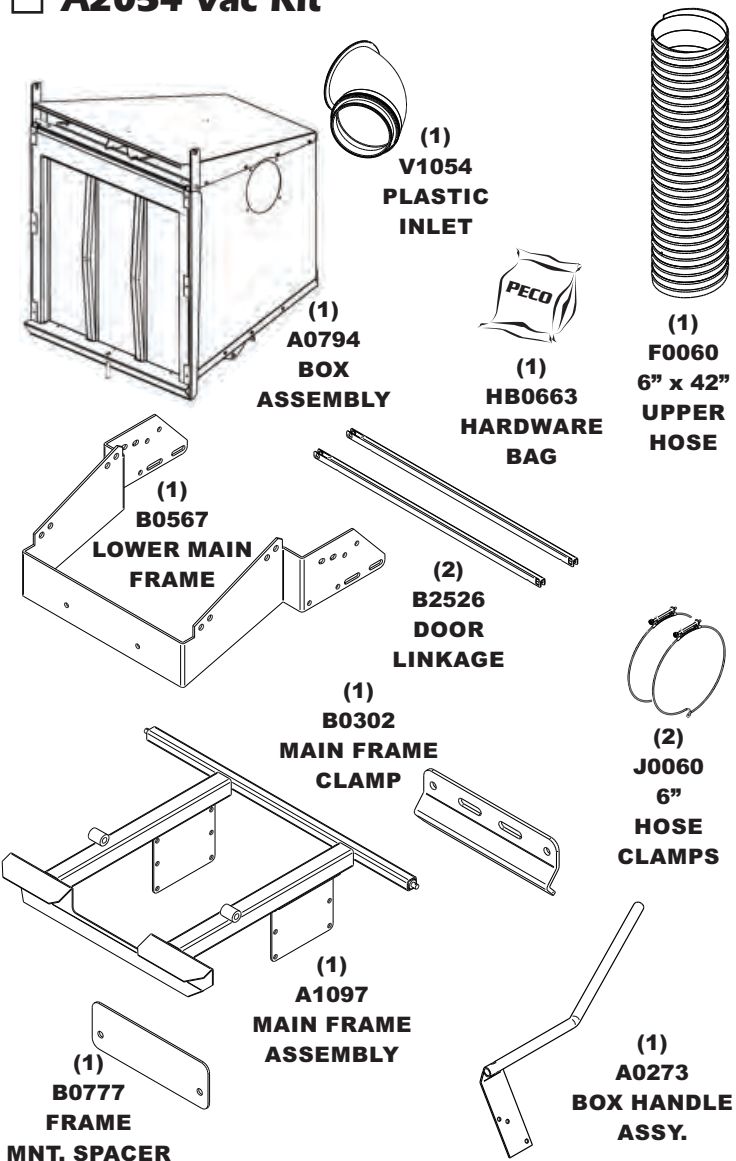

Unit Model #: 38621241

Mower: Dixie Chopper

Owner's Manual: Q0505

Mower Type: Classic 3572HP, 3572EFI and 3672BR

Engine Type: KW FX35, BR VAN36 and KH EFI35

Deck Size: 72"

Vac Type: 12 Cu. Ft. Pro 12 DFS

Deck Type:

Drive Type: Briggs & Stratton 6.5HP Vanguard

Revision #:

Fits Year(s): 2015-2017

A2054 Vac Kit

A2056 Mount Kit

A0619 Throttle Kit

A1922 Boot Kit

A1878 Weight Kit