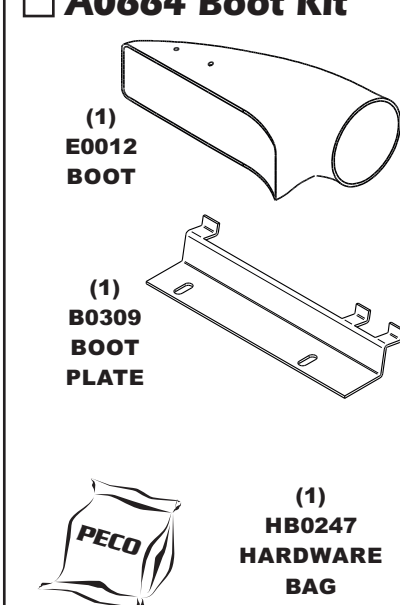

Unit Model #: 37721233

Mower: Scag

Owner's Manual: Q0432

Mower Type: Tiger Cat

Deck Size: 52" & 61"

Vac Type: 12 Cu. Ft. Pro 12 DFS

Deck Type: Velocity Plus

Drive Type: ENG: B&S 6.5HP Vanguard

Revision #:

Fits Year(s): 2012

A1827 Vac Kit

A1826 Mount Kit

A0664 Boot Kit

A1837 Weight Kit

A0619 Throttle Kit