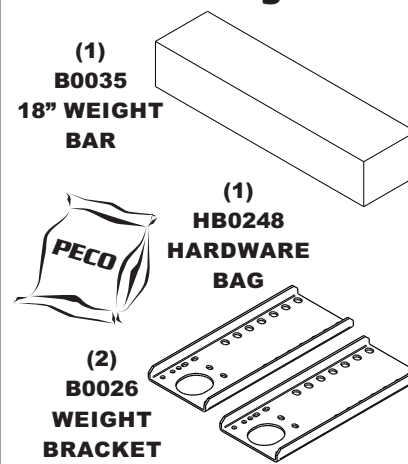

Unit Model #: 37721233

Mower: Scag

Owner's Manual: Q0432

Mower Type: Tiger Cat

Deck Size: 52" & 61"

Vac Type: 12 Cu. Ft. Pro 12 DFS

Deck Type: Velocity Plus

Drive Type: ENG: B&S 6.5HP Vanguard

Revision #:

Fits Year(s): 2012

A1827 Vac Kit

A1826 Mount Kit

A0664 Boot Kit

A1837 Weight Kit

A0619 Throttle Kit