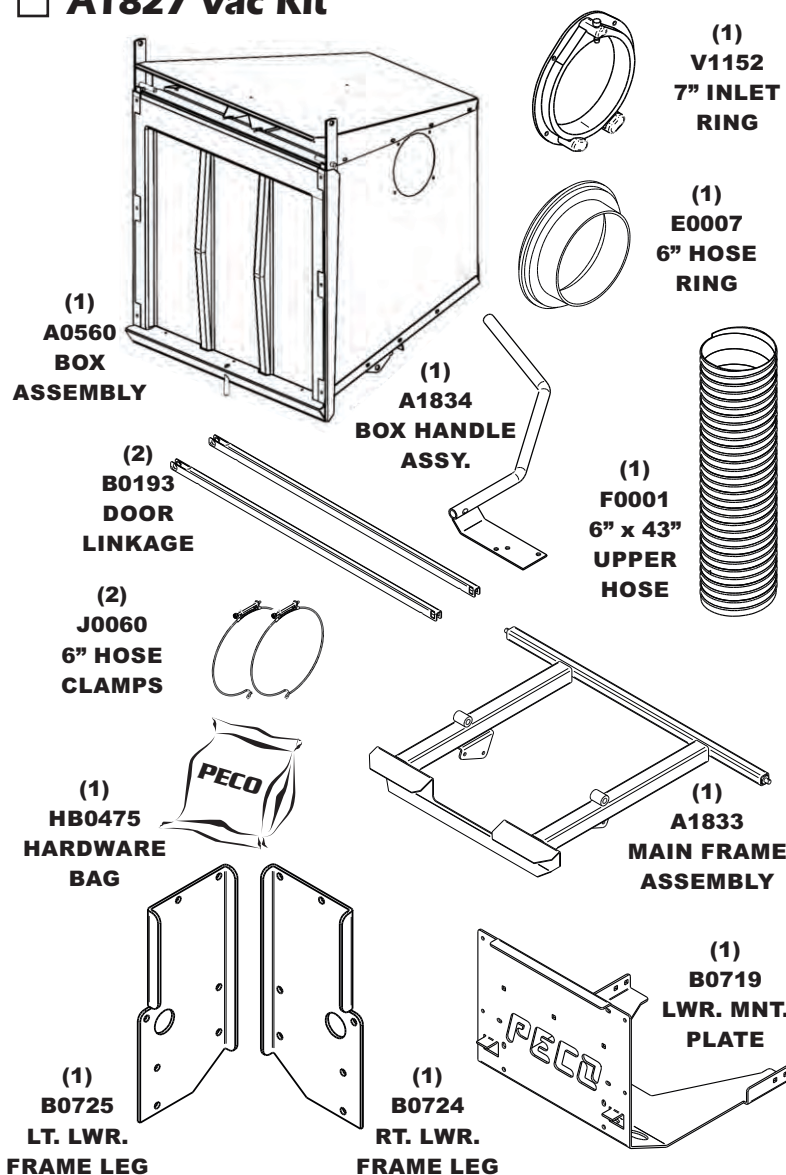

Unit Model #: 37721233

Mower: Scag

Owner's Manual: Q0432

Mower Type: Tiger Cat

Deck Size: 52" & 61"

Vac Type: 12 Cu. Ft. Pro 12 DFS

Deck Type: Velocity Plus

Drive Type: ENG: B&S 6.5HP Vanguard

Revision #:

Fits Year(s): 2012

A1827 Vac Kit

A1826 Mount Kit

A0664 Boot Kit

A1837 Weight Kit

A0619 Throttle Kit