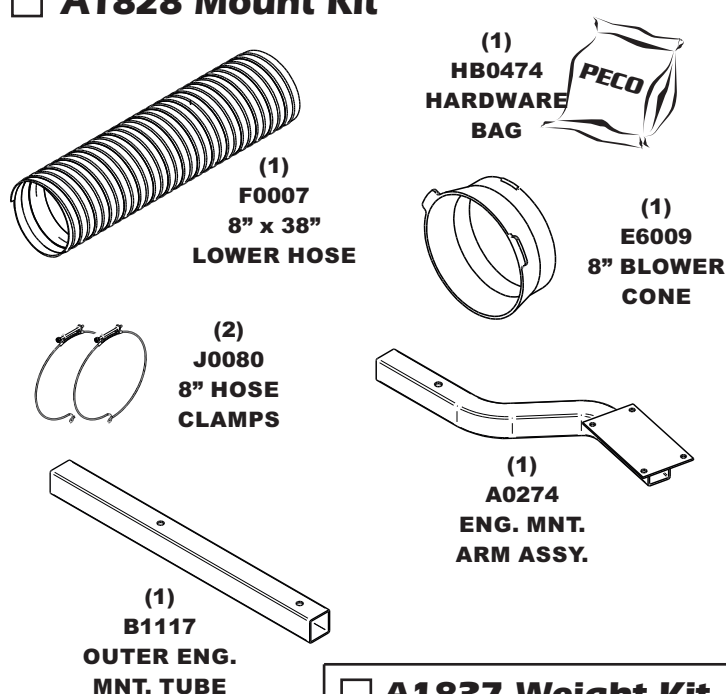

**Unit Model #: 37721232**

**Mower:** Scag

**Owner's Manual:** Q0432

**Mower Type:** Tiger Cat

**Deck Size:** 52" & 61"

**Vac Type:** 12 Cu. Ft. Pro 12 DFS

**Deck Type:** Velocity Plus

**Drive Type:** ENG: Briggs & Stratton 900 Series

**Revision #:**

**Fits Year(s):** 2012

**A1827 Vac Kit**

**A1828 Mount Kit**

**A0664 Boot Kit**

**A1837 Weight Kit**

**A0619 Throttle Kit**