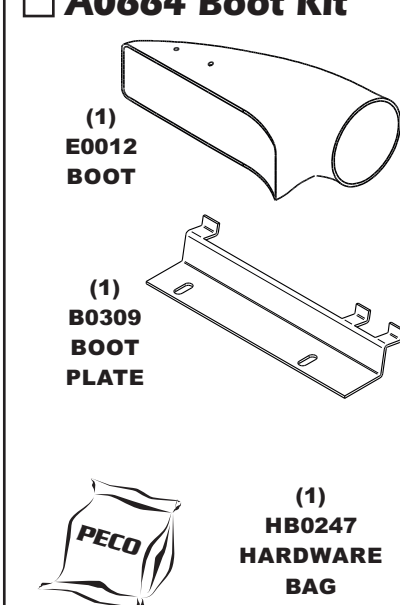

**Unit Model #: 37721232**

**Mower:** Scag

**Owner's Manual:** Q0432

**Mower Type:** Tiger Cat

**Deck Size:** 52" & 61"

**Vac Type:** 12 Cu. Ft. Pro 12 DFS

**Deck Type:** Velocity Plus

**Drive Type:** ENG: Briggs & Stratton 900 Series

**Revision #:**

**Fits Year(s):** 2012

**A1827 Vac Kit**

**A1828 Mount Kit**

**A0664 Boot Kit**

**A1837 Weight Kit**

**A0619 Throttle Kit**