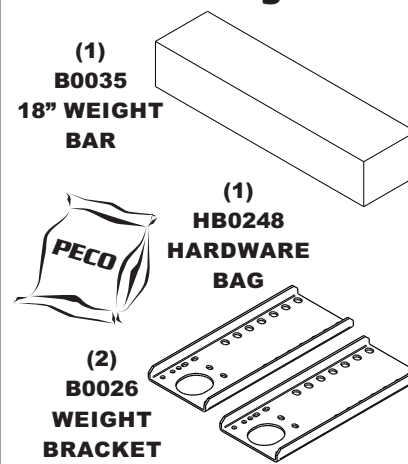

**Unit Model #: 37721232**

**Mower:** Scag

**Owner's Manual:** Q0432

**Mower Type:** Tiger Cat

**Deck Size:** 52" & 61"

**Vac Type:** 12 Cu. Ft. Pro 12 DFS

**Deck Type:** Velocity Plus

**Drive Type:** ENG: Briggs & Stratton 900 Series

**Revision #:**

**Fits Year(s):** 2012

**A1827 Vac Kit**

**A1828 Mount Kit**

**A0664 Boot Kit**

**A1837 Weight Kit**

**A0619 Throttle Kit**