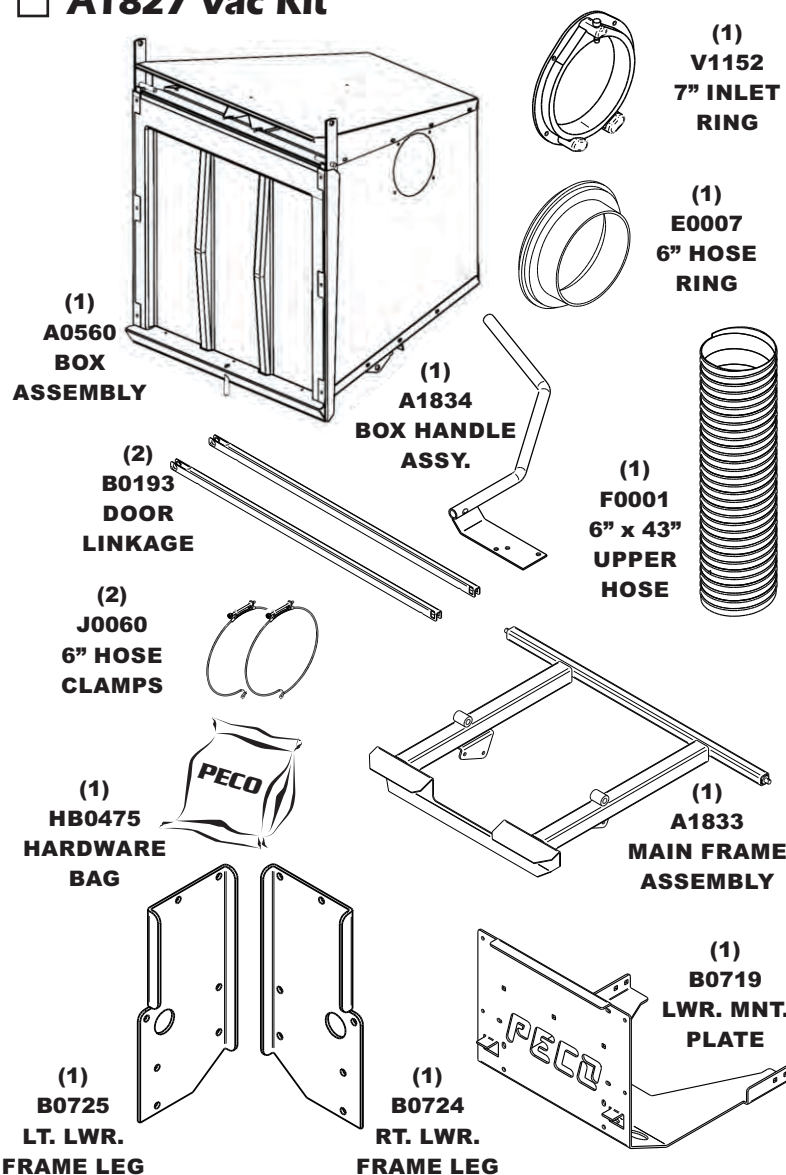

**Unit Model #: 37721232**

**Mower:** Scag

**Owner's Manual:** Q0432

**Mower Type:** Tiger Cat

**Deck Size:** 52" & 61"

**Vac Type:** 12 Cu. Ft. Pro 12 DFS

**Deck Type:** Velocity Plus

**Drive Type:** ENG: Briggs & Stratton 900 Series

**Revision #:**

**Fits Year(s):** 2012

**A1827 Vac Kit**

**A1828 Mount Kit**

**A0664 Boot Kit**

**A1837 Weight Kit**

**A0619 Throttle Kit**