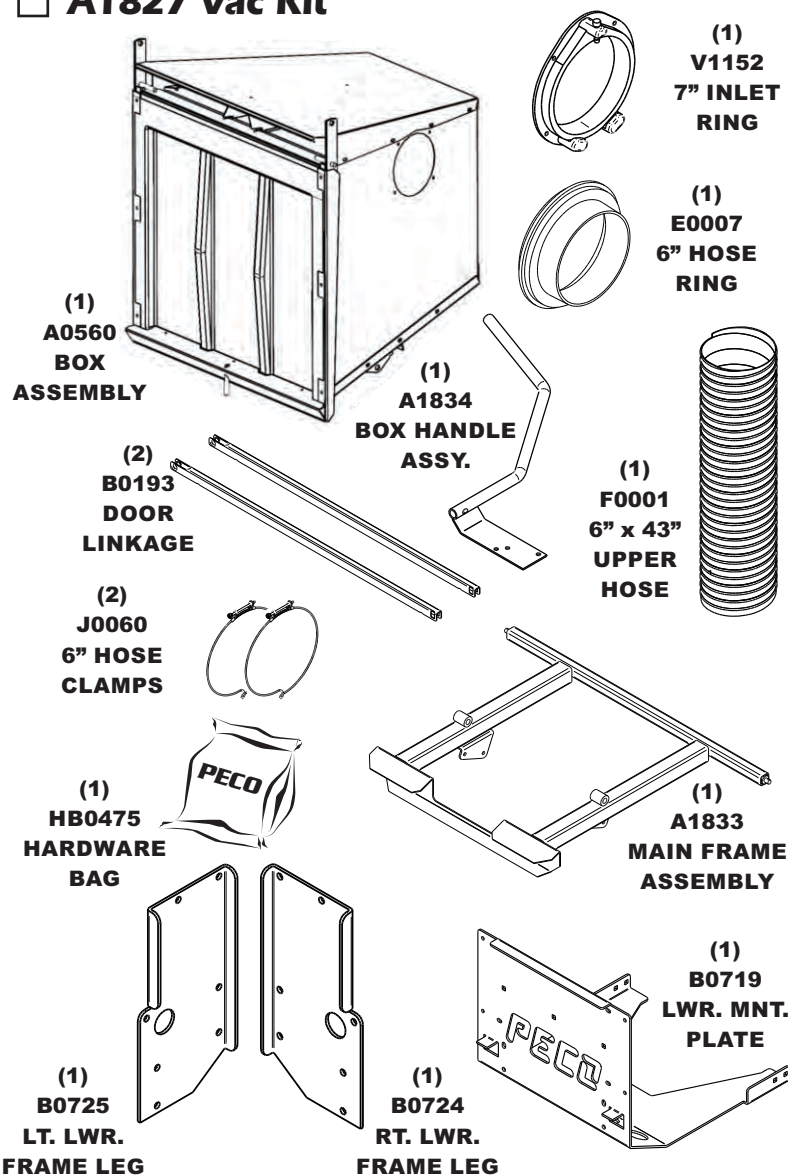

Unit Model #: 37721231

Mower: Scag

Owner's Manual: Q0432

Mower Type: Tiger Cat KW24FX

Engine Type: Kawasaki 24FX

Deck Size: 52" & 61"

Vac Type: 12 Cu. Ft. Pro 12 DFS

Deck Type: Velocity Plus

Drive Type: PTO Drive

Revision #:

Fits Year(s): 2012

A1827 Vac Kit

A1835 Mount Kit

A0664 Boot Kit

A1837 Weight Kit