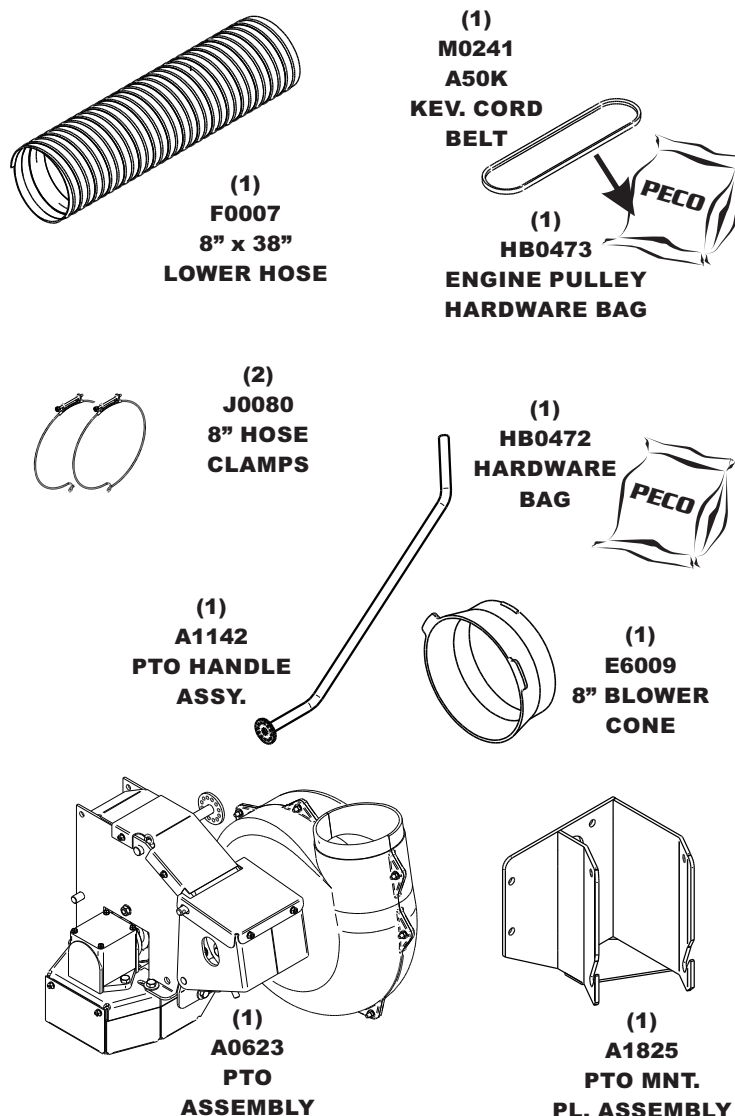

Unit Model #: 37721231

Mower: Scag

Owner's Manual: Q0432

Mower Type: Tiger Cat KW24FX

Engine Type: Kawasaki 24FX

Deck Size: 52" & 61"

Vac Type: 12 Cu. Ft. Pro 12 DFS

Deck Type: Velocity Plus

Drive Type: PTO Drive

Revision #:

Fits Year(s): 2012

A1827 Vac Kit

A1835 Mount Kit

A0664 Boot Kit

A1837 Weight Kit