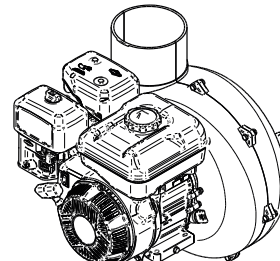

A1856 Mount Kit

(1)
F0007
8" x 39"
LOWER HOSE

(1)
E6009
8" BLOWER
CONE

(1)
HB0482
HARDWARE
BAG

(1)
B0729 - Rev. 1
Left Lower
Frame Plate

(1)
B1117
OUTER ENG.
MNT. TUBE

(1)
A1824
ENGINE MNT.
ARM ASSY.

(2)
J0080
8" HOSE
CLAMPS

(1)
B0730 - Rev. 1
Right Lower
Frame Plate

(1)
B0890
Heat Shield

(1)
B0728
REAR LWR.
FRAME PL.

(1)
A639
ENGINE/
BLOWER/
BLADE ASSY.

A0619 Throttle Kit

(1)
A0666
THROTTLE
MNT. PL.
ASSY.

(1)
A0060
70" THROTTLE