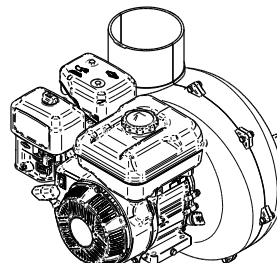

A1855 Mount Kit

(1)
F0007
8" x 39"
LOWER HOSE

(1)
E6009
8" BLOWER
CONE

(1)
HB0482
HARDWARE
BAG

(1)
B0729 - Rev. 1
Left Lower
Frame Plate

(1)
B1117
OUTER ENG.
MNT. TUBE

(1)
A1824
ENGINE MNT.
ARM ASSY.

(2)
J0080
8" HOSE
CLAMPS

(1)
B0730 - Rev. 1
Right Lower
Frame Plate

(1)
B0890
Heat Shield

(1)
B0728
REAR LWR.
FRAME PL.

(1)
A602
ENGINE/
BLOWER/
BLADE ASSY.

A1857 Boot Kit

(1)
E1047
BOOT

(1)
HB0247
HARDWARE
BAG

(1)
B0751
BOOT
PLATE