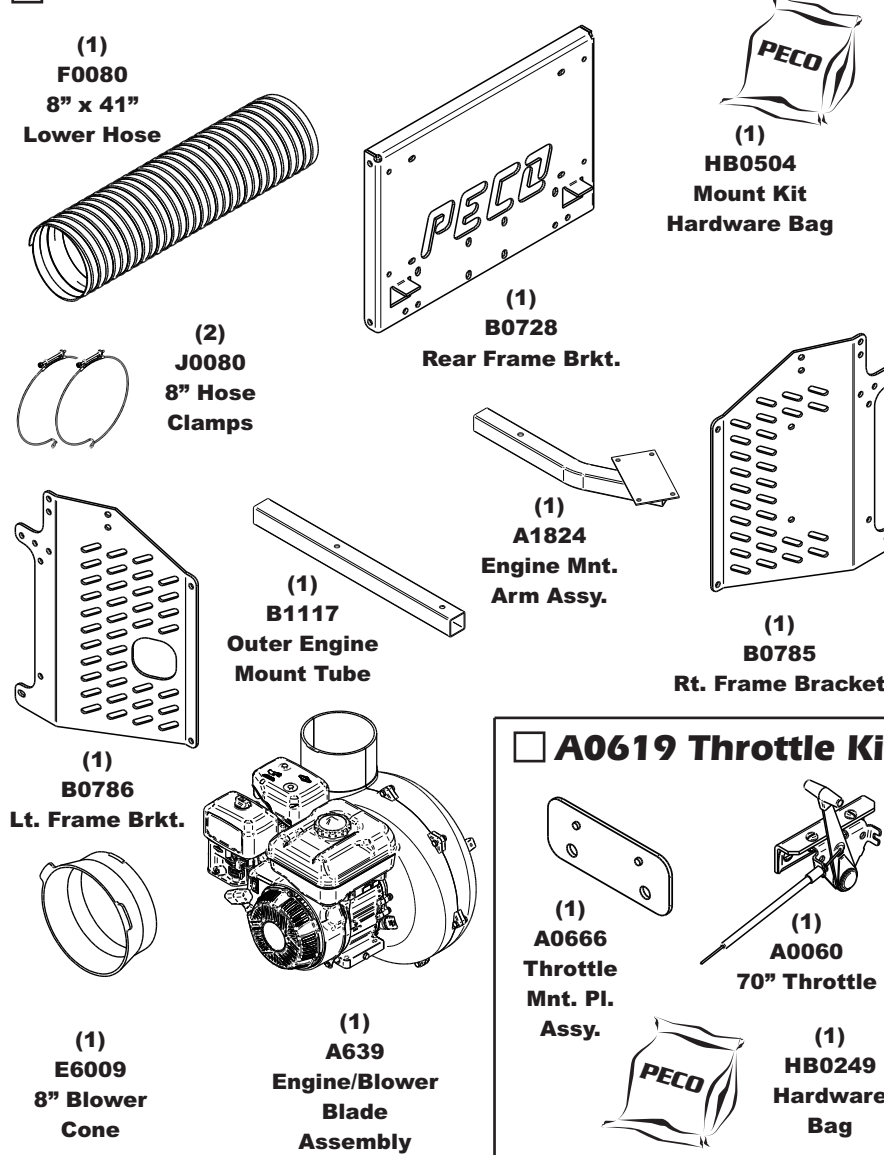

Vac Type: 12 Cu. Ft. Pro 12 DFS

Deck Type: DuraDeck

Drive Type: Briggs & Stratton 6.5HP Vanguard

Revision #: Final Release 3/7/13

Fits Year(s): 2012 - 2013

A1884 Vac Kit

A1895 Mount Kit

A0619 Throttle Kit

A1800 Boot Kit

A1729 Weight Kit