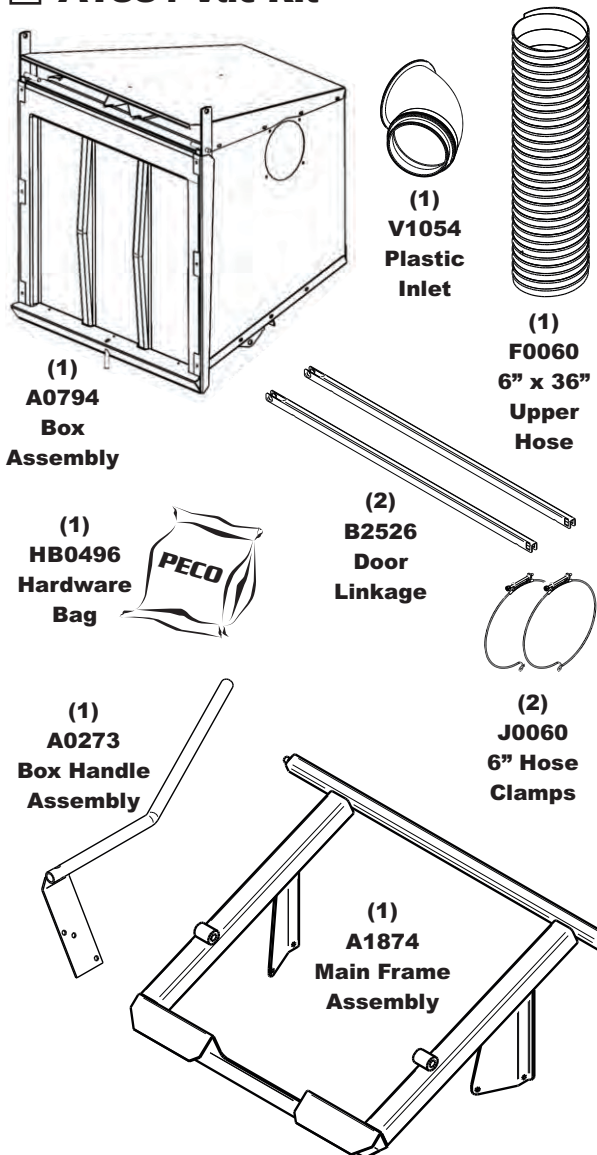

Unit Model #: 23621224

Mower & Type: Bob-Cat ProCat SE (H & J-Series) & Predator Pro (J-Series)

Owner's Manual: Q0446

Mower Model: 942520H-J, 942521H-J, 942522H-J, 942523H-J, 942514J, 942515J

Deck Size: 52" & 61"

Vac Type: 12 Cu. Ft. Pro 12 DFS

Deck Type: DuraDeck

Drive Type: Briggs & Stratton 6.5HP Vanguard

Revision #: Final Release 3/7/13

Fits Year(s): 2012 - 2013

A1884 Vac Kit

A1895 Mount Kit

A0619 Throttle Kit

A1800 Boot Kit

A1729 Weight Kit