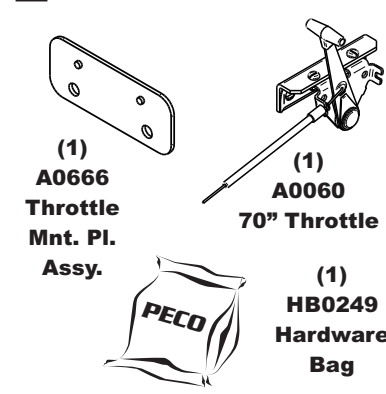

Vac Type: 12 Cu. Ft. Pro 12 DFS

Deck Type: DuraDeck

Drive Type: Briggs & Stratton 6.5HP Vanguard

Revision #: Final Release 3/7/13

Fits Year(s): 2012 - 2013

A1884 Vac Kit

A1895 Mount Kit

A0619 Throttle Kit

A1800 Boot Kit

A1729 Weight Kit