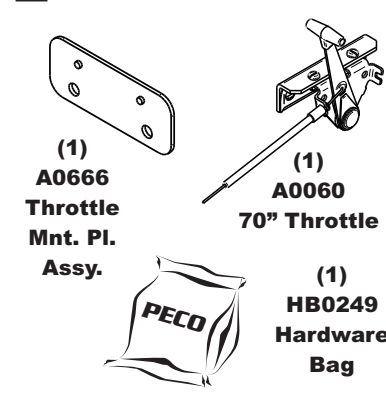

Vac Type: 12 Cu. Ft. Pro 12 DFS

Deck Type: DuraDeck

Drive Type: Briggs and Stratton 900 Series

Revision #: Final Release 3/7/13

Fits Year(s): 2012 - 2013

A1884 Vac Kit

A1894 Mount Kit

A0619 Throttle Kit

A1800 Boot Kit

A1729 Weight Kit