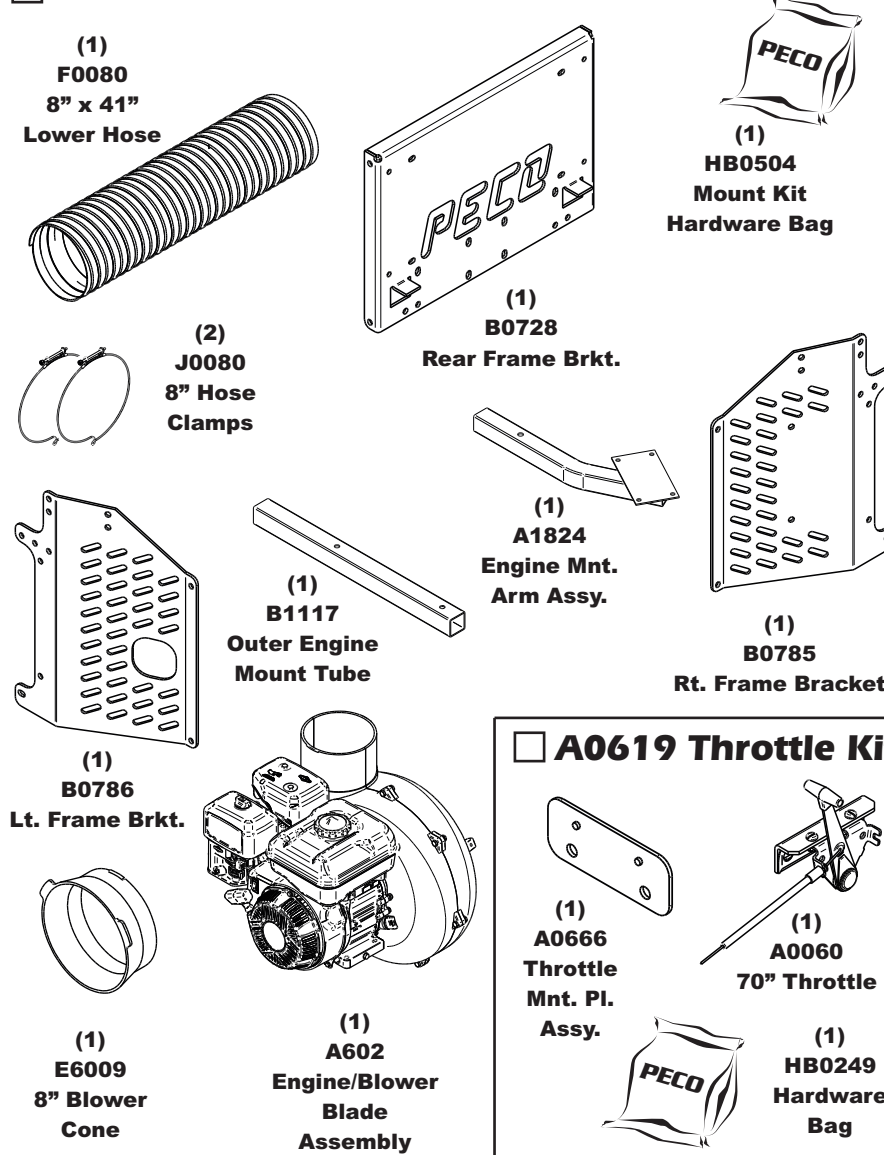

Vac Type: 12 Cu. Ft. Pro 12 DFS

Deck Type: DuraDeck

Drive Type: Briggs and Stratton 900 Series

Revision #: Final Release 3/7/13

Fits Year(s): 2012 - 2013

A1884 Vac Kit

A1894 Mount Kit

A0619 Throttle Kit

A1800 Boot Kit

A1729 Weight Kit