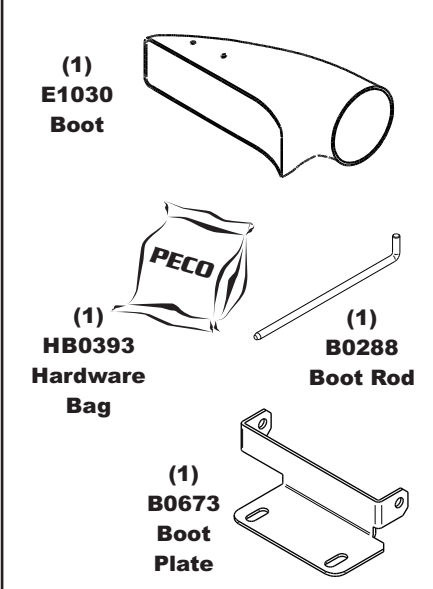

☐ A1800 Boot Kit