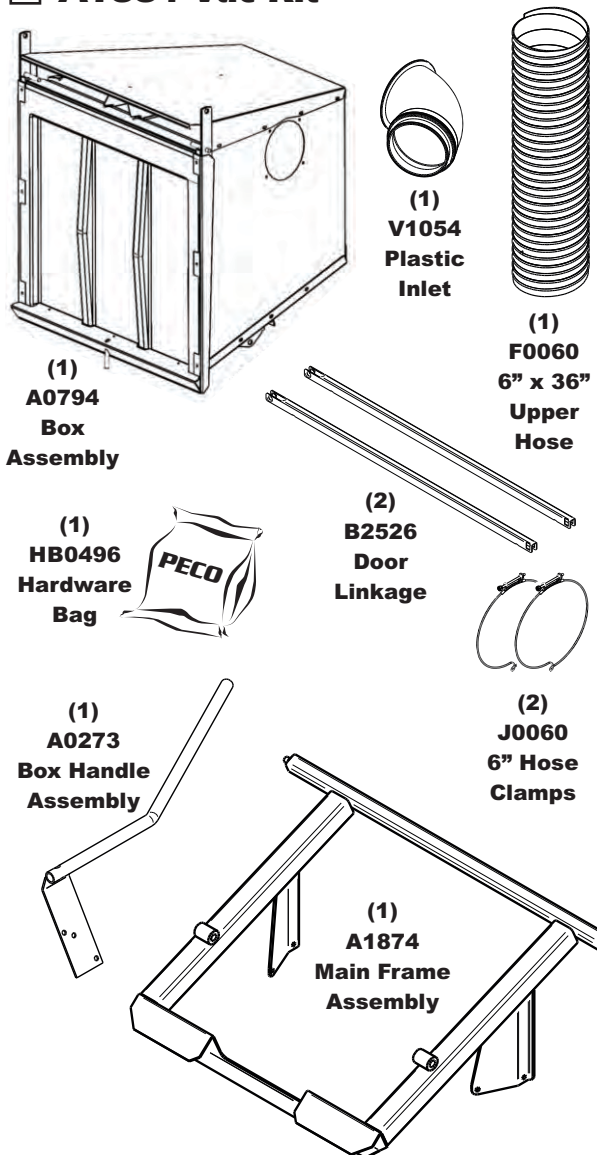

Unit Model #: 23621223

Mower & Type: Bob-Cat ProCat SE (H & J-Series) & Predator Pro (J-Series)

Owner's Manual: Q0446

Mower Model: 942520H-J, 942521H-J, 942522H-J, 942523H-J, 942514J, 942515J

Deck Size: 52" & 61"

Vac Type: 12 Cu. Ft. Pro 12 DFS

Deck Type: DuraDeck

Drive Type: Briggs and Stratton 900 Series

Revision #: Final Release 3/7/13

Fits Year(s): 2012 - 2013

A1884 Vac Kit

A1894 Mount Kit

A0619 Throttle Kit

A1800 Boot Kit

A1729 Weight Kit