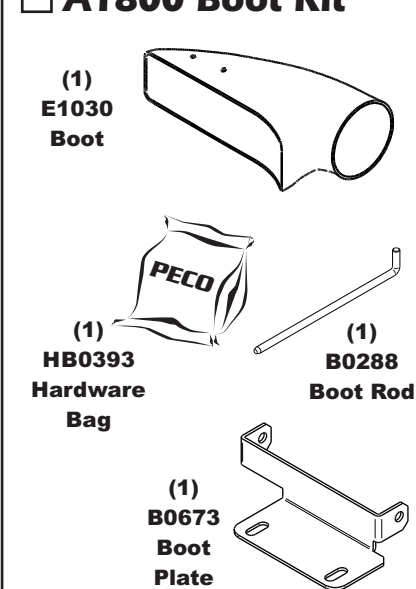

☐ A1800 Boot Kit