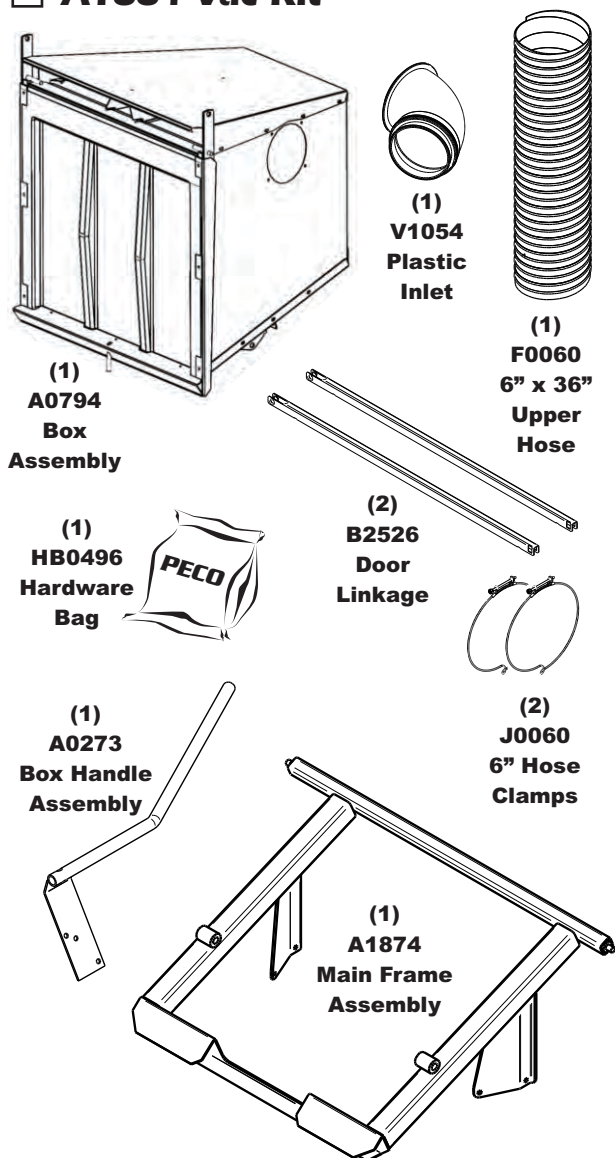

☐ A1884 Vac Kit