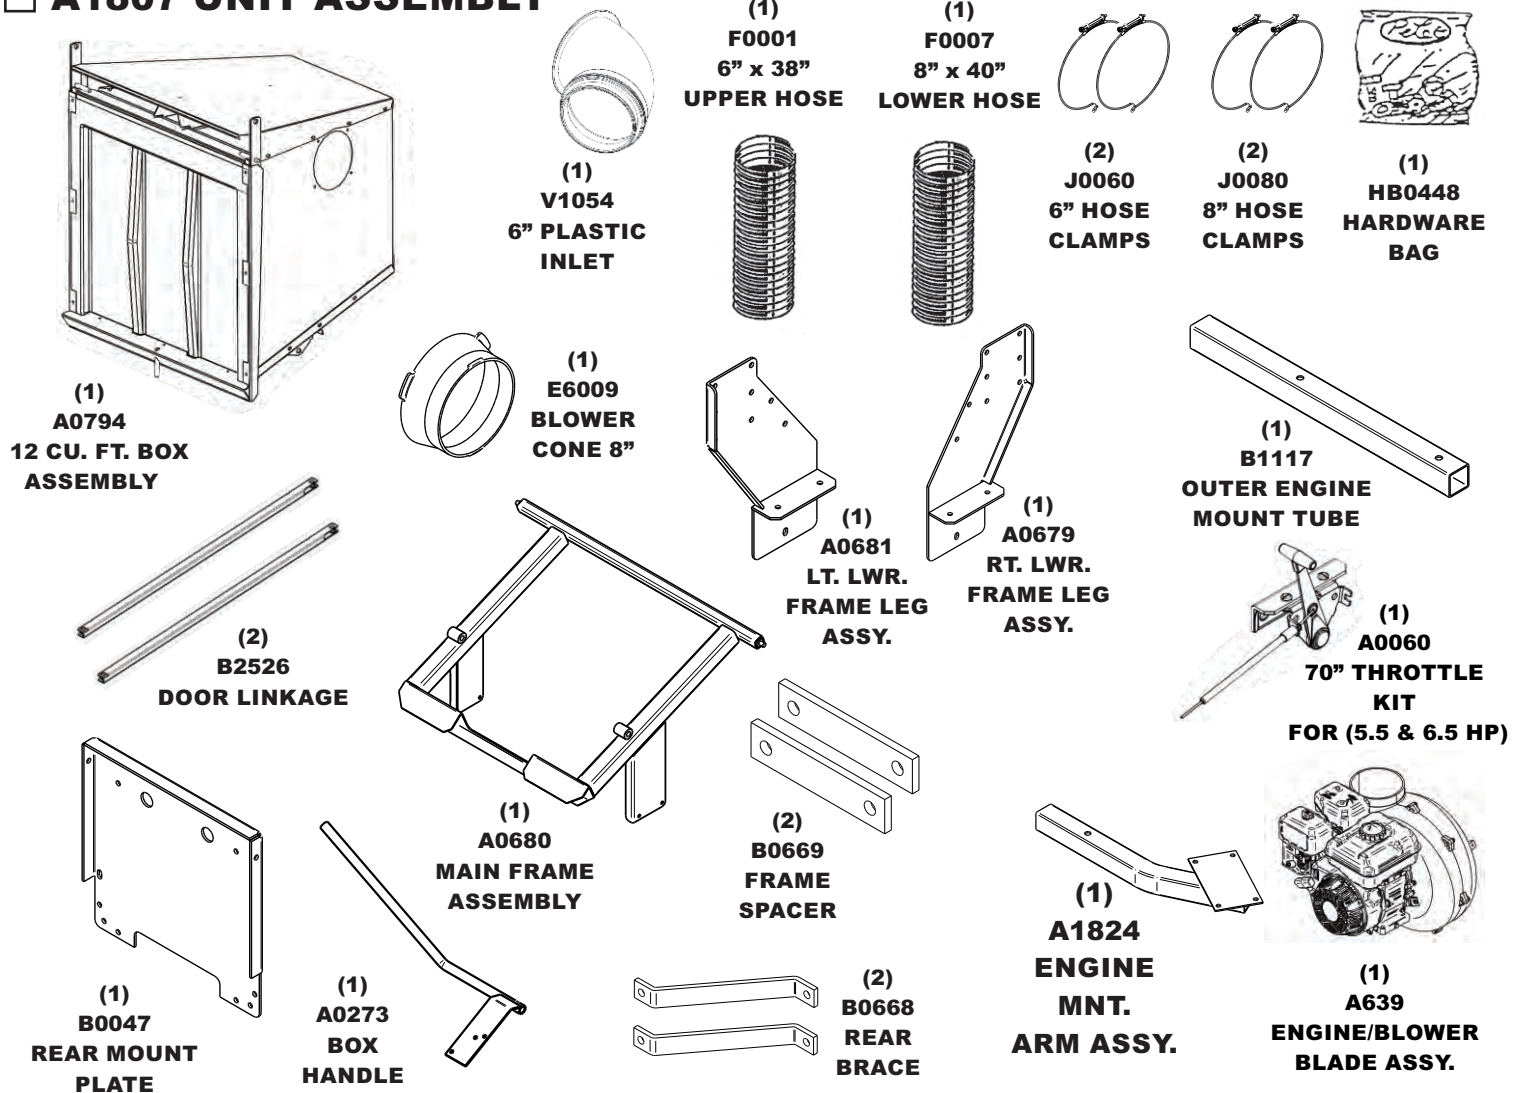

MODEL#: 23621217

MOWER NAME: BOB-CAT

MOWER MODEL: Procat & Predator Pro F & G Series

MOWER DECK SIZE Procat: 48" / 52" / 61" DECKS

MOWER DECK SIZE Predator Pro: 61" DECK

VAC NAME: 12 CUBIC FOOT BOX

6.5HP BRIGGS & STRATTON VANGUARD ENGINE

A1807 UNIT ASSEMBLY

FOR YEAR: 2008-2012

REVISED: 1/02/2012

A1729 WEIGHT KIT

A1800 BOOT KIT