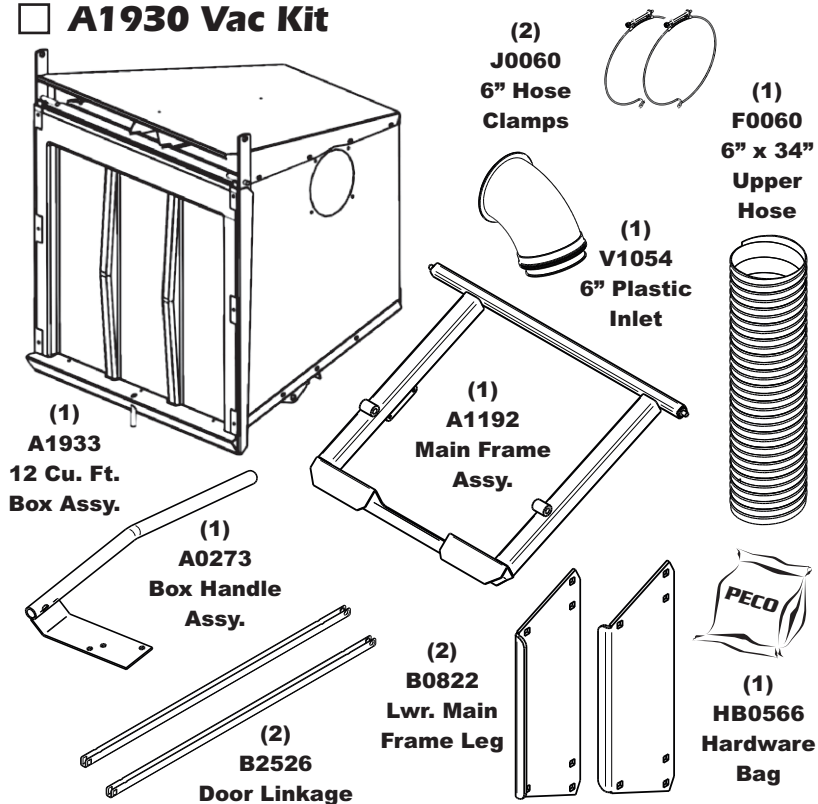

LZ Mowers Require Weight Kit 59A30037150 (A1149) - Not Included On Pack

☐ A1930 Vac Kit