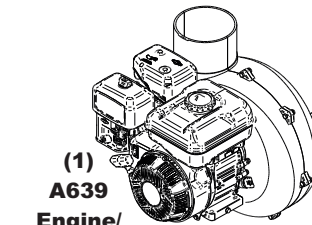

(1)  
**B0886**  
Right Lower Main  
Frame Leg

(2)  
**B2526**  
Door Linkage

(1)  
**B0888**  
Left Main  
Frame Support

(1)  
**B0889**  
Right Main  
Frame Support

## A2013 Drive Kit

(1)  
**HB0642**  
Hardware  
Bag

(1)  
**F0060**  
6" x 36"  
Lower Hose

(2)  
**J0060**  
6" Hose  
Clamps

(2)  
**J0080**  
8" Hose  
Clamps

(1)  
**B3727**  
Outer Engine  
Mount Tube

(2)  
**B0892**  
Mount Brackets

(1)  
**A0942**  
Engine Mount  
Arm Assy.

(1)  
**A639**  
Engine/  
Blower/  
Blade Assy.

(1)  
**F0080**  
8" x 38"  
Lower Hose

(1)  
**E6009**  
8" Blower  
Cone