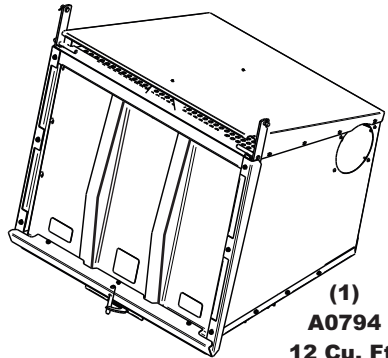

# PECO P# 12621225

**Mower & Type:** Gravely Pro Turn Series

**Mower Models:** Pro Turn 200 Series & Pro Turn 400 Series

**Deck Size:** 60" Deck

**Drive Type:** Briggs & Stratton 6.5HP Vanguard

**Owner's Manual:** Q0491

**Vac Type:** Pro 12 (12 Cu. Ft.) B&S 6.5HP V

**Revision #:** Initial Release (9/22/2014)

**Fits Year(s):** 2014

## A2004 Vac Kit

(1)  
**A0794**  
12 Cu. Ft.  
Box Assy.

(1)  
**HB0623**  
Hardware  
Bag

(1)  
**V1054**  
6" Plastic  
Inlet

(1)  
**A0897**  
Box Handle  
Assy.

(1)  
**A0680**  
Main Frame  
Assy.

(1)  
**B0885**  
Left Lower Main  
Frame Leg