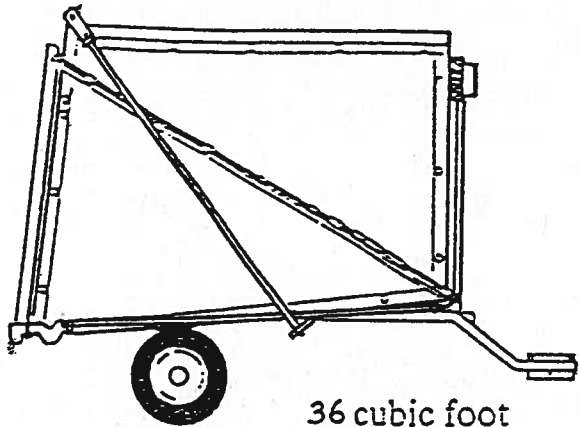

006936-04 PACK DRAWING LAWN VAC - 36 Cu.Ft.

36 cubic foot
trailer vac

A0380
TONGUE
STANDARD

Hardware Bag
A08167

Engine/Blower & Blade Assembly

- Gas A639 6.5 BWS
- Diesel

Blower Cone

Boot Assembly