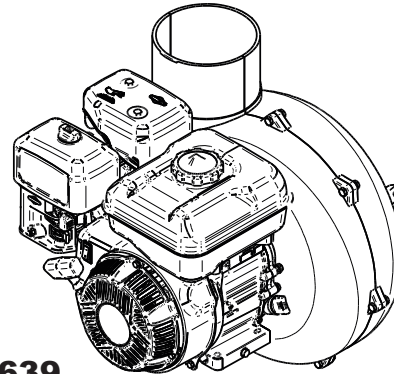

Unit Model #: 703602

Description: 36 cu. ft. Pasture Vac

Drive Type: Briggs & Stratton 6.5HP Vanguard Gas Engine

Mower Type: Universal

Instruction Sheet: Q0094

Revision #: 1 - 1/26/2015

Vac Type: Engine Driven Pasture Vac

Fits Year(s): N/A

**(1) A1862
36 cu. ft. Trailer Vac Assy.**

**(1) A639
Briggs & Stratton 6.5HP Vanguard
Engine / Blower / Blade Assy.**

**(1) A0088
Hose Hanger Assy.**

**(1) A08164
Hardware Bag**

**(1) A1858
Wand Kit**

**(1) F0060
6" Upper Hose - 42"**

**(1) A0128
Tongue Assy.**

**(2) J1000
Hose Clamp**

**(1) A0099
Jack Stand
w/ Wheel**