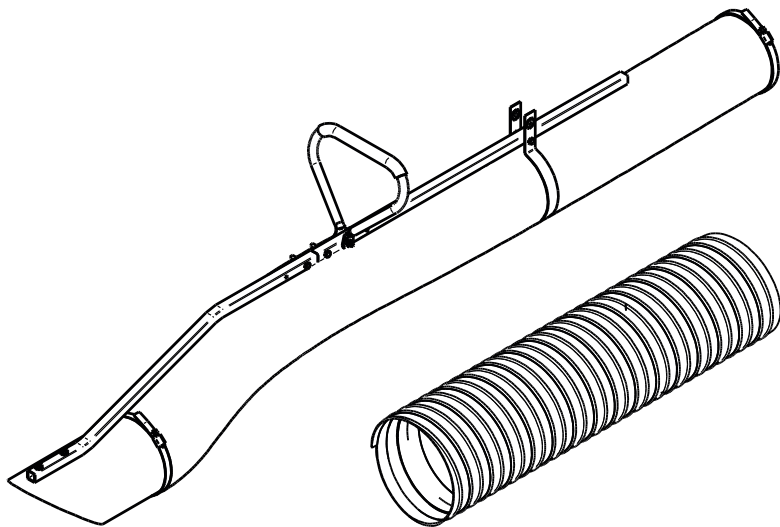

Unit Model #: 703602

Description: 36 cu. ft. Pasture Vac

Drive Type: Briggs & Stratton 6.5HP Vanguard Gas Engine

Mower Type: Universal

Instruction Sheet: Q0094

Revision #: 1 - 1/26/2015

Vac Type: Engine Driven Pasture Vac

Fits Year(s): N/A

**(1) A1862
36 cu. ft. Trailer Vac Assy.**

**(1) A639
Briggs & Stratton 6.5HP Vanguard
Engine / Blower / Blade Assy.**

**(1) A0088
Hose Hanger Assy.**

**(1) A08164
Hardware Bag**

**(1) A1858
Wand Kit**

**(1) F0060
6" Upper Hose - 42"**

**(1) A0128
Tongue Assy.**

**(2) J1000
Hose Clamp**

**(1) A0099
Jack Stand
w/ Wheel**