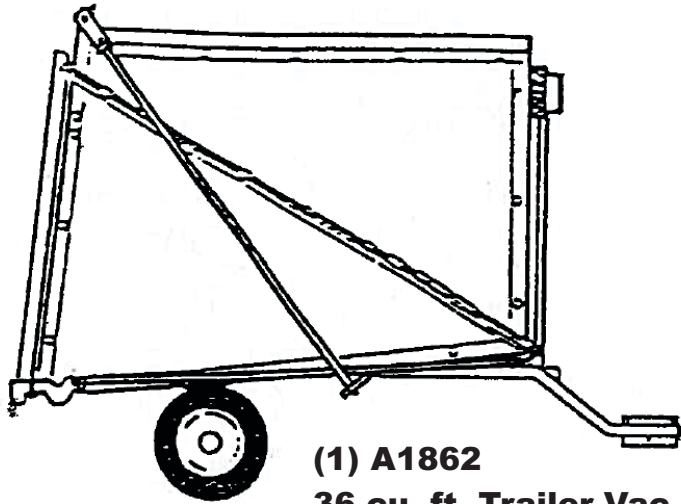

Unit Model #: 703602

Description: 36 cu. ft. Pasture Vac

Drive Type: Briggs & Stratton 6.5HP Vanguard Gas Engine

Mower Type: Universal

Instruction Sheet: Q0094

Revision #: 1 - 1/26/2015

Vac Type: Engine Driven Pasture Vac

Fits Year(s): N/A

**(1) A1862
36 cu. ft. Trailer Vac Assy.**

**(1) A639
Briggs & Stratton 6.5HP Vanguard
Engine / Blower / Blade Assy.**

**(1) A0088
Hose Hanger Assy.**

**(1) A08164
Hardware Bag**

**(1) A1858
Wand Kit**