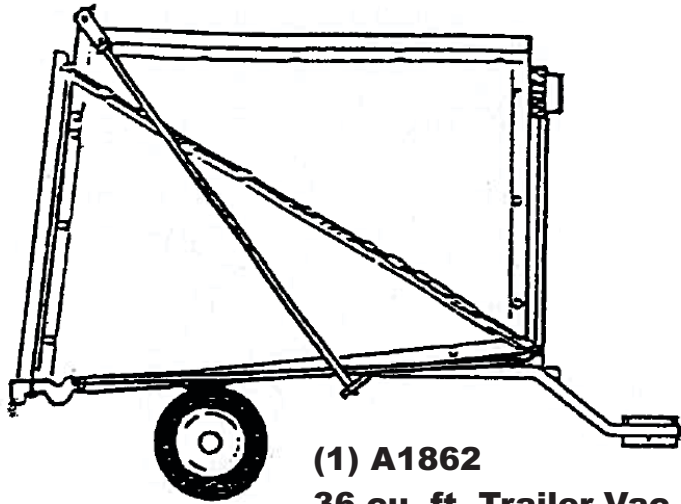

Unit Model #: 70360 1

Description: 36 cu. ft. Pasture Vac

Drive Type: Briggs & Stratton 900 Series Gas Engine

Mower Type: Universal

Instruction Sheet: Q0094

Revision #: 1 - 1/26/2015

Vac Type: Engine Driven Pasture Vac

Fits Year(s): N/A

**(1) A1862
36 cu. ft. Trailer Vac Assy.**

**(1) A602
Briggs & Stratton 900 Series
Engine / Blower / Blade Assy.**

**(1) A0088
Hose Hanger Assy.**

**(1) A08164
Hardware Bag**

**(1) A1858
Wand Kit**