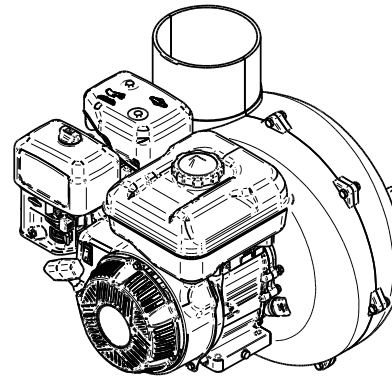

Unit Model #: 70360 1

Description: 36 cu. ft. Pasture Vac

Drive Type: Briggs & Stratton 900 Series Gas Engine

Mower Type: Universal

Instruction Sheet: Q0094

Revision #: 1 - 1/26/2015

Vac Type: Engine Driven Pasture Vac

Fits Year(s): N/A

**(1) A1862
36 cu. ft. Trailer Vac Assy.**

**(1) A602
Briggs & Stratton 900 Series
Engine / Blower / Blade Assy.**

**(1) A0088
Hose Hanger Assy.**

**(1) A08164
Hardware Bag**

**(1) A1858
Wand Kit**

**(1) F0060
6" Upper Hose - 42"**

**(1) A0128
Tongue Assy.**

**(2) J1000
Hose Clamp**

**(1) A0099
Jack Stand
w/ Wheel**