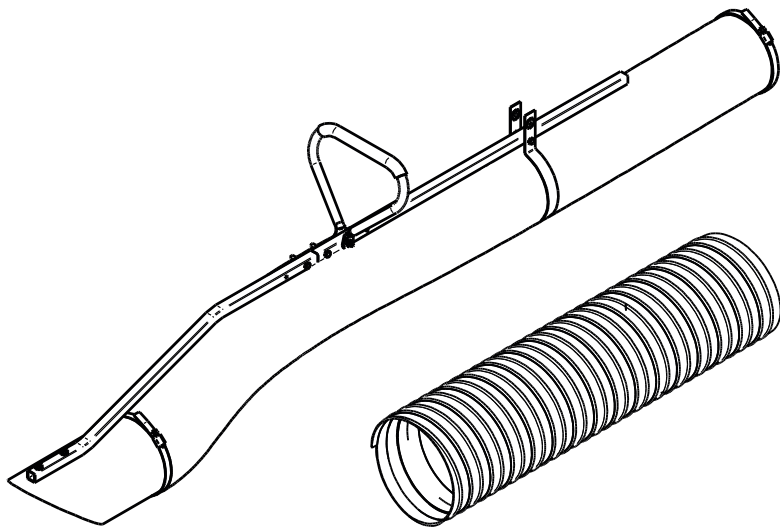

Unit Model #: 70360 1

Description: 36 cu. ft. Pasture Vac

Drive Type: Briggs & Stratton 900 Series Gas Engine

Mower Type: Universal

Instruction Sheet: Q0094

Revision #: 1 - 1/26/2015

Vac Type: Engine Driven Pasture Vac

Fits Year(s): N/A

**(1) A1862
36 cu. ft. Trailer Vac Assy.**

**(1) A602
Briggs & Stratton 900 Series
Engine / Blower / Blade Assy.**

**(1) A0088
Hose Hanger Assy.**

**(1) A08164
Hardware Bag**

**(1) A1858
Wand Kit**

**(1) F0060
6" Upper Hose - 42"**

**(1) A0128
Tongue Assy.**

**(2) J1000
Hose Clamp**

**(1) A0099
Jack Stand
w/ Wheel**