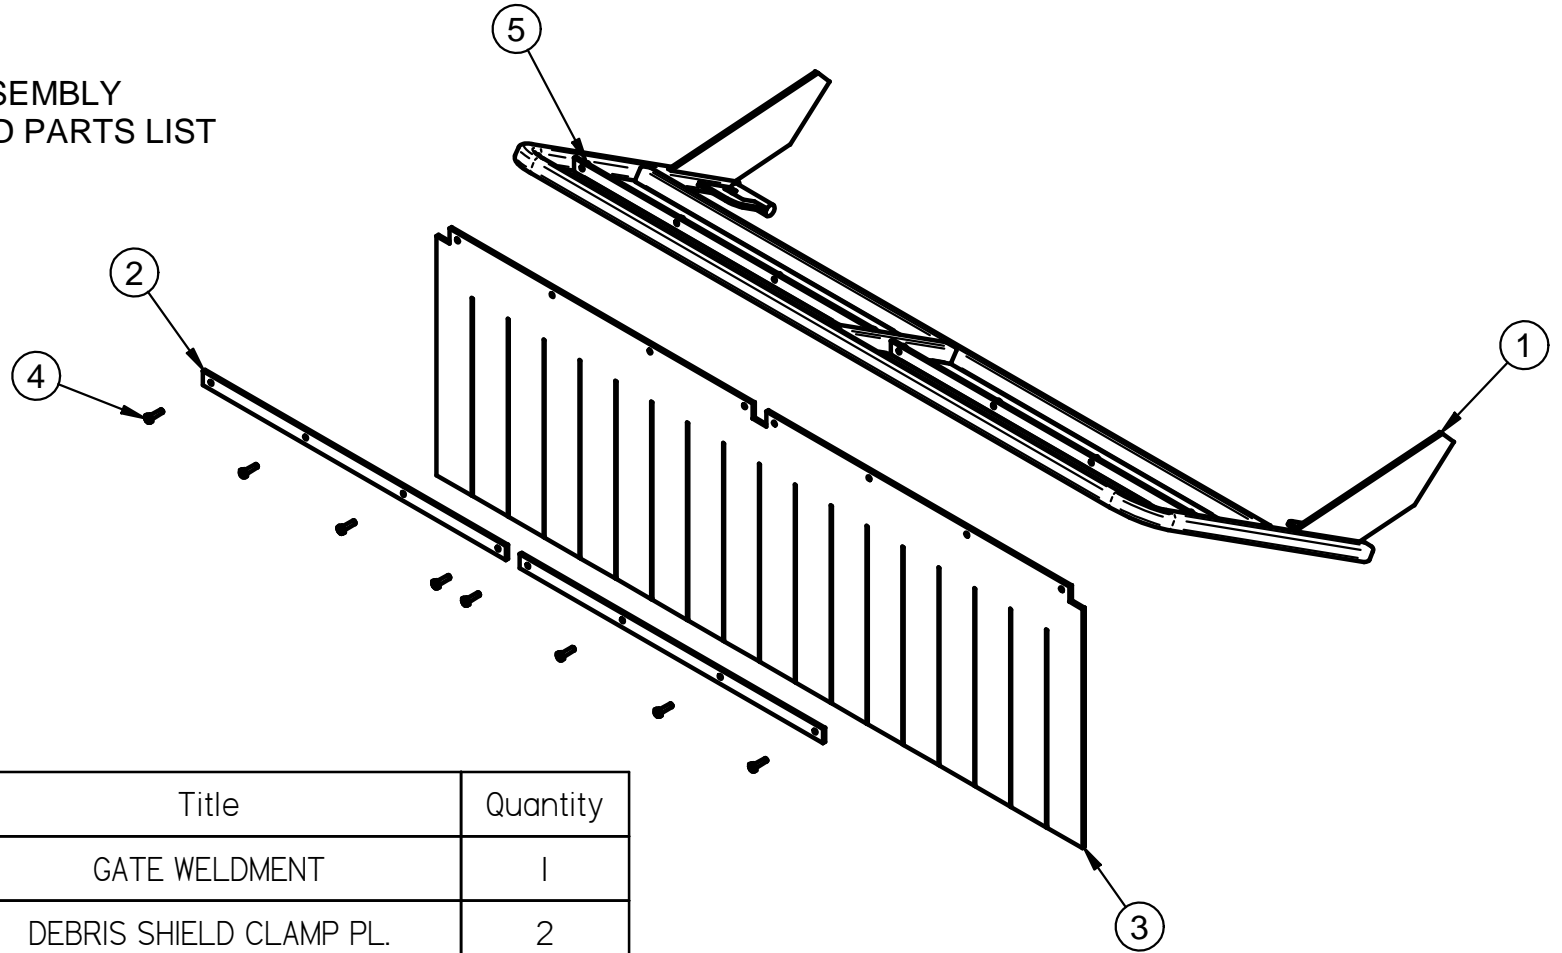

TREE GATE ASSEMBLY
EXPLODED VIEW AND PARTS LIST

Item#	Part#	Title	Quantity
1	TBB-0012	GATE WELDMENT	1
2	TBB2-0062	DEBRIS SHIELD CLAMP PL.	2
3	V0012	DEBRIS SHIELD	1
4	K1125	1/4"-20 X 1" HHCS	8
5	K1128	1/4"-20 NYLOC NUT	8

REVISIONS:

NEXT RT:			CUT SIZE:
RT:	OPER:	LOC:	REQUIRED:
1	*		MTL:
2	*		USED ON:
3	*		TYPE/MODEL: BRUSH BLAZER
4	*		*
5	*		UNLESS OTHERWISE SPECIFIED
UNITS: INCH			ANGLES $\pm 0.5^\circ$ 2 PL ± 0.010 3 PL ± 0.005

#: TBB-3000

DESC: TREE GATE ASSEMBLY	
DATE: 2/1/2007	SHEET 1 OF 1
REV:	MODIFIED DATE: 3/22/2008
WEIGHT: N/A	
DRAWN BY: Patrick	PECO
APPR BY:	

LOCATION: