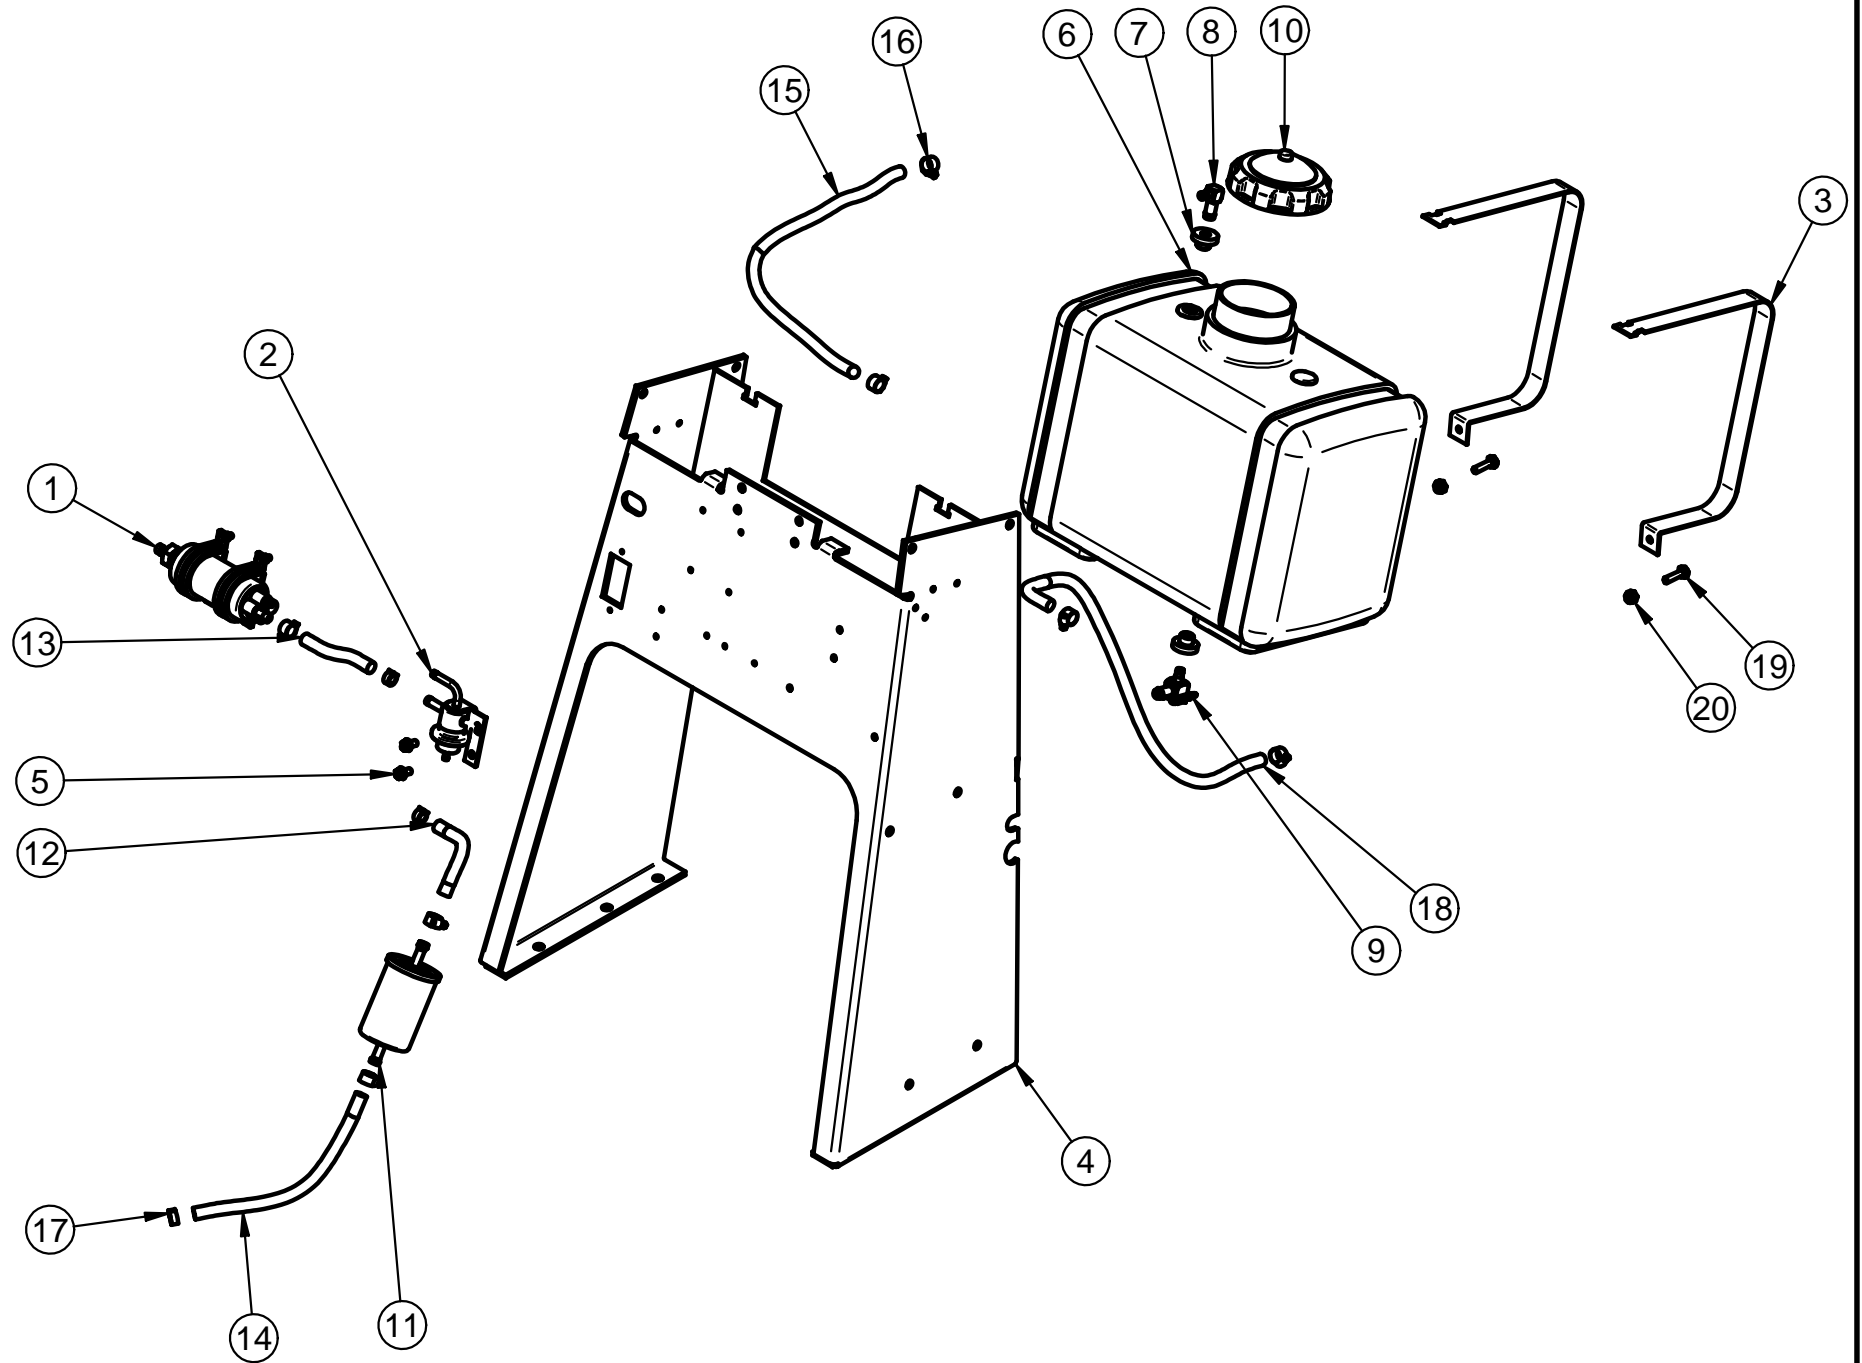

FUEL SYSTEM
EXPLODED VIEW AND PARTS LIST

Item#	Part#	Title	Quantity
1	P0185	FUEL PUMP	1
2	P0186	RETURN FUEL VALVE	1
3	TBB2-0039	FUEL TANK STRAP	2
4	TBB2-0047	TOWER ASSY.	1
5	K0353	1/4"-20 x 1/2" HHSTS	2
6	XI049	FUEL TANK	1
7	XI051	FUEL VALVE BUSHING	2
8	XI060	FUEL TANK ELBOW	1
9	XI050	FUEL VALVE	1
10	XI052	FUEL TANK CAP	1
11	XI026	FUEL FILTER EFI	1
12	XI066	FUEL LINE	1
13	XI067	FUEL LINE	1
14	XI065	FUEL LINE	1
15	XI069	FUEL LINE	1
16	J0129	THREADED HOSE CLAMP	7
17	J0130	CRIMP HOSE CLAMP	3
18	XI068	FUEL LINE	1
19	K1125	1/4"-20 X 1" HHCS	2
20	K1128	1/4"-20 NYLOC NUT	2

REVISIONS:	NEXT RT:		CUT SIZE:		#: TBB-3000	
	RT:	OPER:	LOC:	REQUIRED:		DESC: FUEL SYSTEM
	1	*		MTL:		DATE: 2/1/2007 SHEET 1 OF 1
	2	*		USED ON:		REV: MODIFIED DATE: 3/22/2008
	3	*		TYPE/MODEL: BRUSH BLAZER		WEIGHT: N/A
	4	*		UNLESS OTHERWISE SPECIFIED	DRAWN BY: Patrick	
	5	*		ANGLES ±0.5° 2 PL ±0.010 3 PL ±0.005	APPR BY: PECO	
LOCATION:	UNITS: INCH					