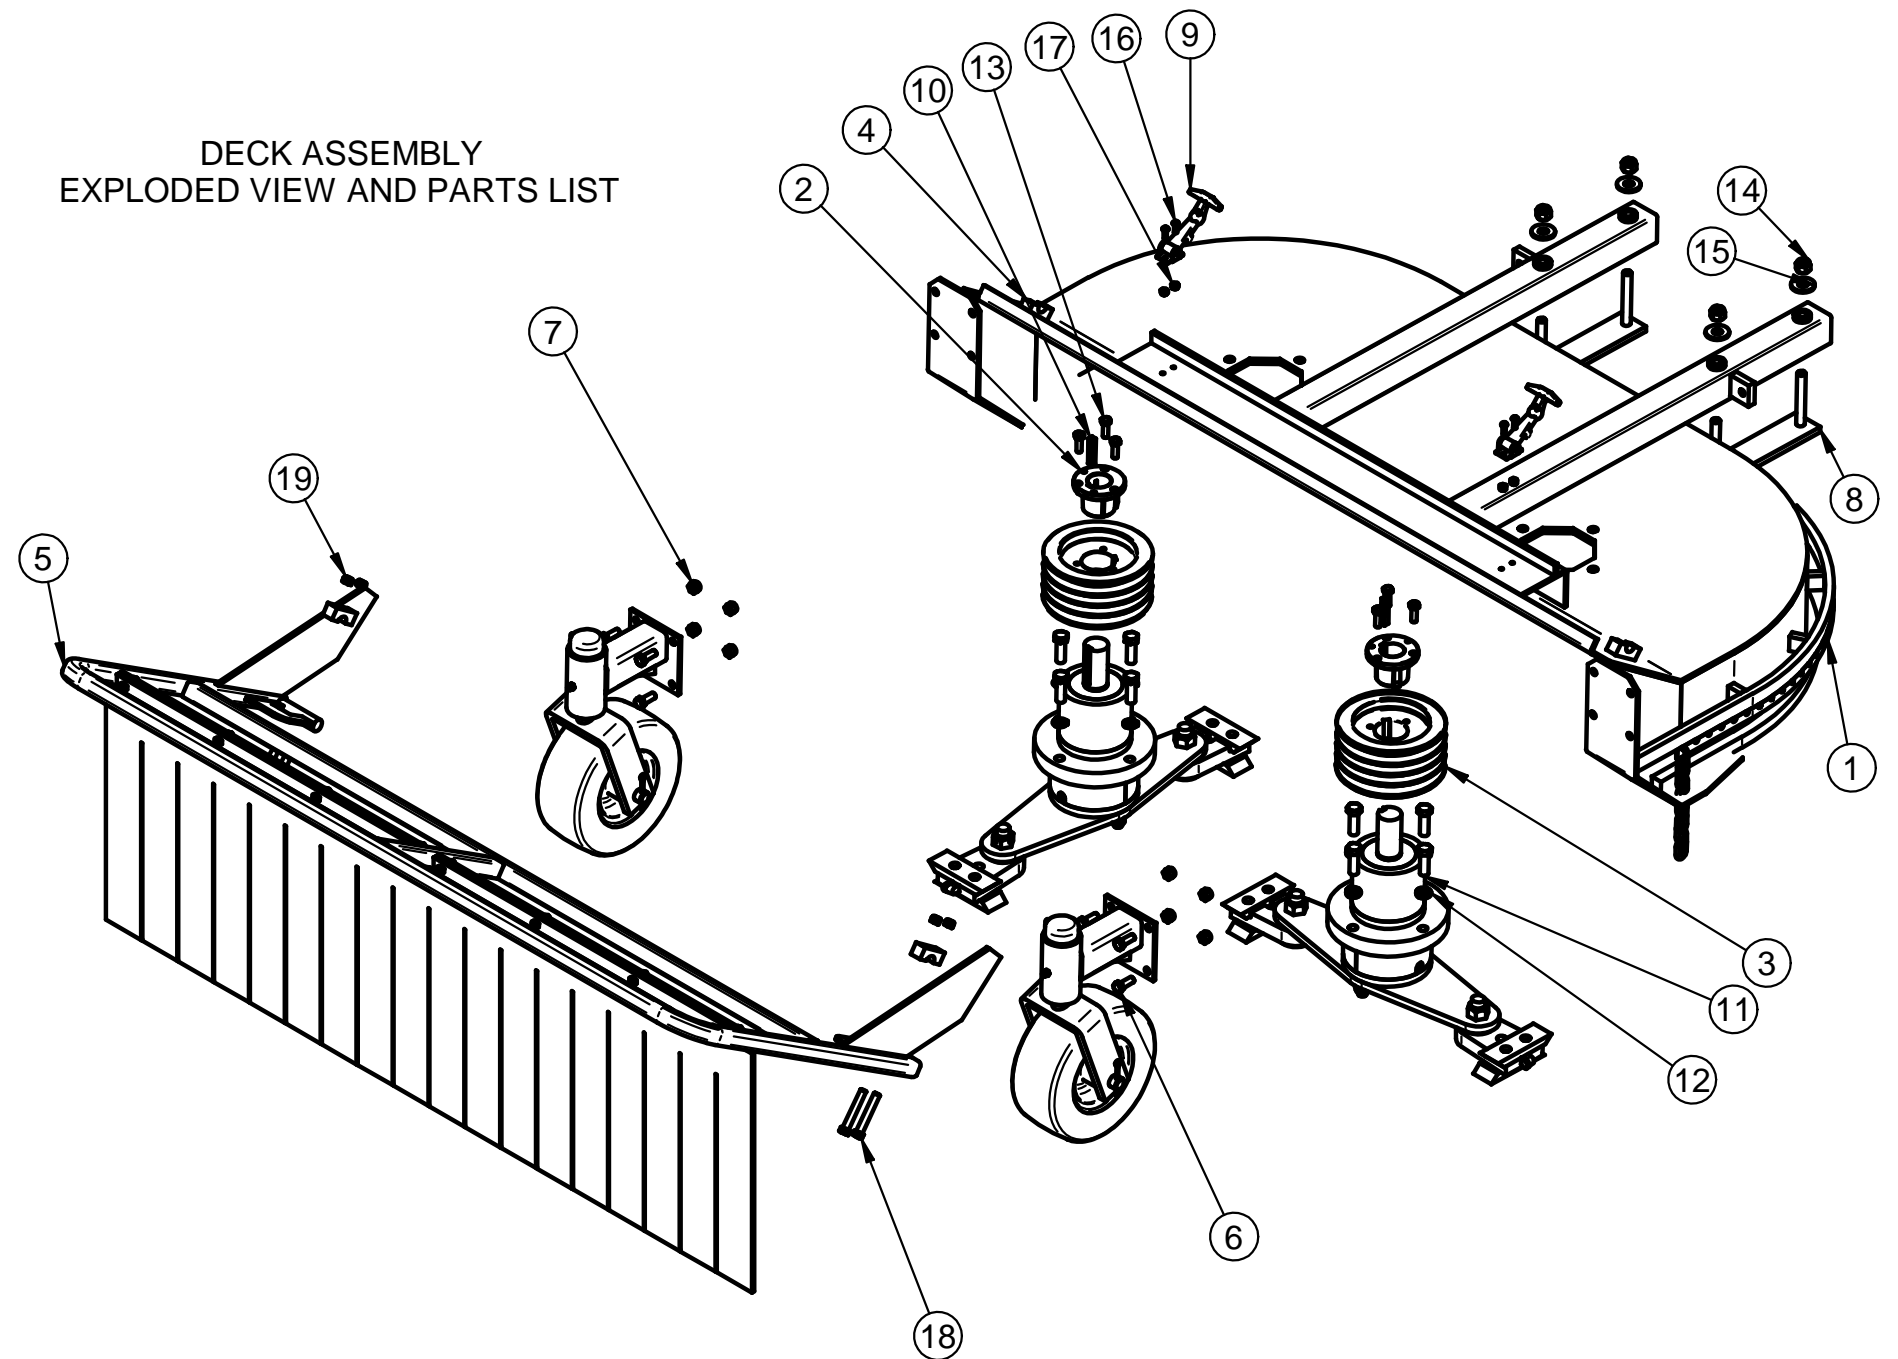

Item#	Part#	Title	Quantity
1	TBB-0029	DECK ASSY.	1
2	S0163	DECK SHEAVE BUSHING	2
3	TBB-0161	DECK SHEAVE	2
4	C7001	BRG. BLOCK	4
5	TBB-0012	GATE WELDMENT	1
6	K1191	3/8"-16 x 1" HHCS	8
7	K1216	3/8"-16 NYLOC NUT	8
8	TBB2-0018	DECK MNTG. PLATE ASSY.	2
9	J0240	DRAW LATCH	2
10	K0341	5/16" x 1-3/4" KEYSTOCK	2
11	K0392	1/2"-13 x 1-1/2" HHCS GR8	8
12	K0056	7/16" LOCK WASHER	8
13	K1154	5/16"-18 x 1" HHCS	6
14	K1247	1/2"-13 NYLOC NUT	4
15	K0055	1/2" FLAT WASHER 1.383 OD x .560 ID x .120 T	4
16	K0237	10-24 x 5/8" PSLMS	4
17	K1068	10-24 NYLOC NUT	4
18	K1197	3/8"-16 X 2 1/2" HHCS	4
19	K1180	5/16"-18 NYLOC NUT	4

DECK ASSEMBLY
EXPLODED VIEW AND PARTS LIST

REVISIONS:	NEXT RT:		CUT SIZE:		#: TBB-3000	
	RT:	OPER:	LOC:	REQUIRED:		DESC: DECK ASSEMBLY
	1	*		MTL:		DATE: 2/1/2007 SHEET 1 OF 1
	2	*		USED ON:		REV: MODIFIED DATE: 3/22/2008
	3	*		TYPE/MODEL: BRUSH BLAZER		WEIGHT: N/A
	4	*		*	DRAWN BY: Patrick	
	5	*		UNLESS OTHERWISE SPECIFIED	APPR BY:	
LOCATION:	UNITS: INCH		ANGLES ±0.5° 2 PL ±0.010 3 PL ±0.005		PECO	