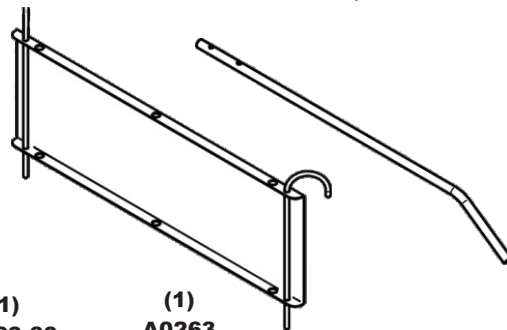

Revision #:

Fits Year(s):

Crate Contents

(1)
A1116
X30 Trailer
Sub-Assy

The contents below are placed
inside of the X30 Trailer Sub-Assy

(1)
F0070-66
7" x 66"
Lower Hose

(1)
F0060-60
6" x 60"
Upper Hose

(1)
Components
Box

(1)
A0263
Tail Gate
Assy

(1)
B3492
Dump
Handle

(2)
H5001
Wheel & Tire

Components Box Contents

(2)
J0060
6" Hose
Clamps

(1)
E6004
7" Blower
Cone

(2)
J0070
7" Hose
Clamps

(1)
HB0883
X20_X30 Trailer
Hardware Bag