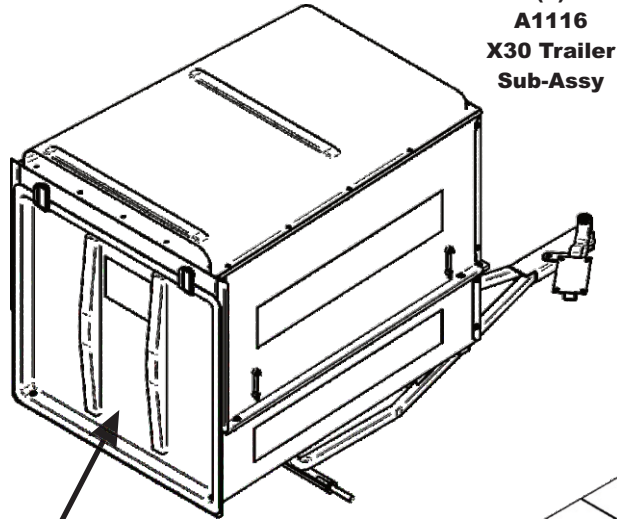

Unit Model #: 7930EB

Mower:

Owner's Manual: Q0598

Mower Type:

Deck Size:

Vac Type: X30 Trailer Vac

Deck Type:

Drive Type: E-Drive

Revision #:

Fits Year(s):

Crate Contents

(1)
A1116
X30 Trailer
Sub-Assy

The contents below are placed
inside of the X30 Trailer Sub-Assy

(1)
F0070-66
7" x 66"
Lower Hose

(1)
F0060-60
6" x 60"
Upper Hose

(1)
Components
Box