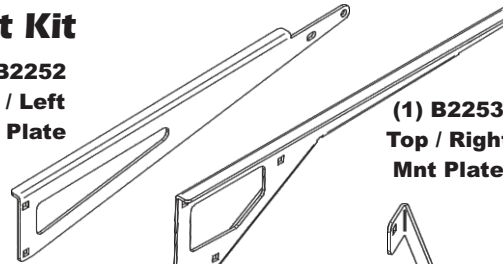

Unit Model #: 28120903

Mower: Kubota

Owner's Manual: Q0597

Mower Type: Kommander Z200

Deck Size: 48" & 54"

Vac Type: P2B+ (9 Cu. Ft.)

Deck Type:

Drive Type: PTO-R Drive

(1) B2252 Top / Left Mnt Plate

(1) B2253 Top / Right Mnt Plate

(1) B2255 Right PTO Mnt Plate

(1) B2256 Left PTO Mnt Plate

(1) B2254 Lower / Right Mnt Plate

(1) V0016 6" Blower Cone
(4) J0060 6" Hose Clamps