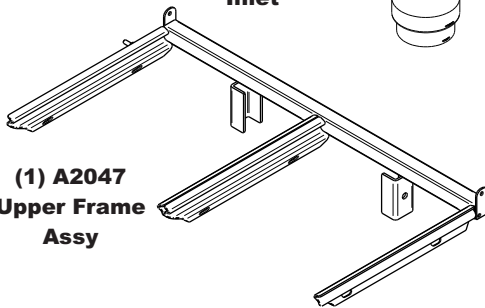

(1) V0025 6" & 7" Plastic Inlet

(1) A2047 Upper Frame Assy