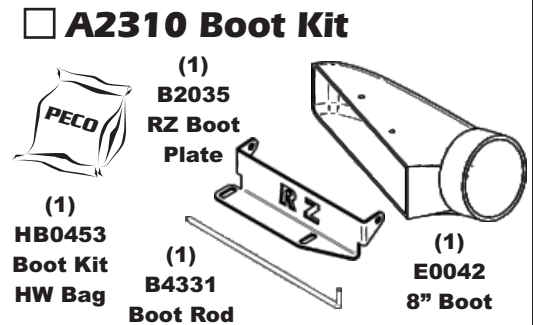

Unit Model #: 56120902

Mower: Spartan

Owner's Manual: Q0562

Mower Type: RZ, RZ-Pro & RZ-HD

Deck Size: 54" & 61"

Vac Type: P2B+ (9 Cu. Ft.)

Deck Type:

Drive Type: PTO-R Driven

Revision #: 0

Fits Year(s): 2019 & Newer

A2307 Vac Kit

A2308 Mount Kit

A2310 Boot Kit

A2121 Dual Weight Kit / Single Caster

A2121 Dual Weight Kit / Single Caster