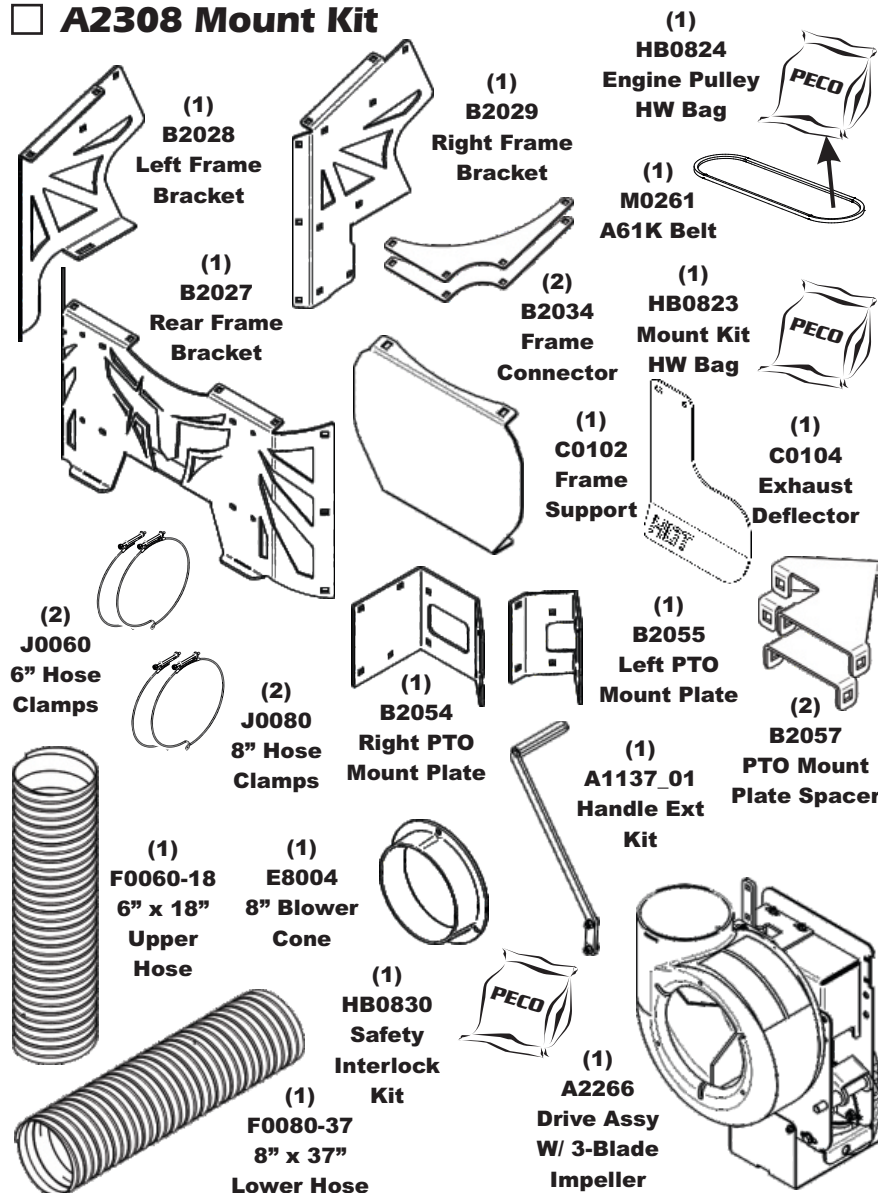

Unit Model #: 56120902

Mower: Spartan

Owner's Manual: Q0562

Mower Type: RZ, RZ-Pro & RZ-HD

Deck Size: 54" & 61"

Vac Type: P2B+ (9 Cu. Ft.)

Deck Type:

Drive Type: PTO-R Driven

Revision #: 0

Fits Year(s): 2019 & Newer

A2307 Vac Kit

A2308 Mount Kit

A2310 Boot Kit

A2121 Dual Weight Kit / Single Caster

A2121 Dual Weight Kit / Single Caster