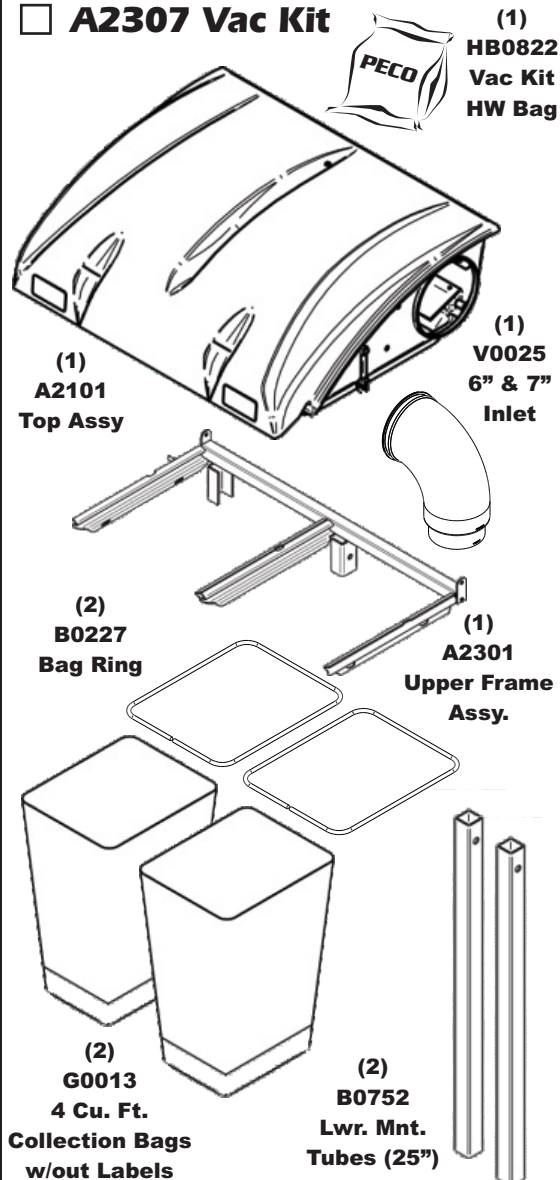

Unit Model #: 56120902

Mower: Spartan

Owner's Manual: Q0562

Mower Type: RZ, RZ-Pro & RZ-HD

Deck Size: 54" & 61"

Vac Type: P2B+ (9 Cu. Ft.)

Deck Type:

Drive Type: PTO-R Driven

Revision #: 0

Fits Year(s): 2019 & Newer

A2307 Vac Kit

A2308 Mount Kit

A2310 Boot Kit

A2121 Dual Weight Kit / Single Caster

A2121 Dual Weight Kit / Single Caster