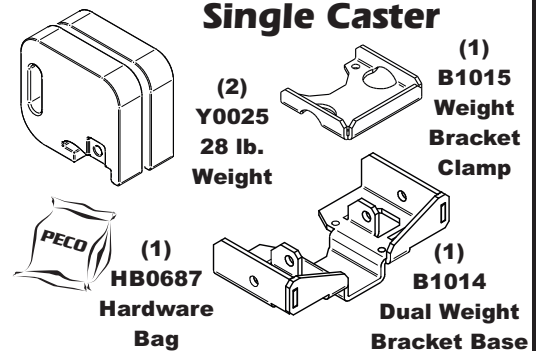

Revision #: 0

Fits Year(s): 2019 & Newer

A2307 Vac Kit

A2308 Mount Kit

A2310 Boot Kit

A2121 Dual Weight Kit / Single Caster

A2121 Dual Weight Kit / Single Caster