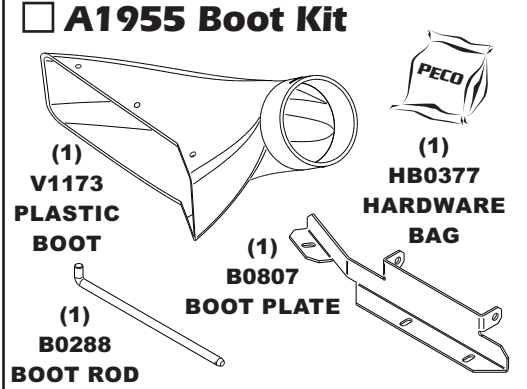

Vac Type: 9 Cu. Ft. Pro 2+ Bagger

Owner's Manual: Q0472

Drive Type: PTO Driven

Revision #: 4 - Updated Vac & Mount Kit (XY Oct 2020)

Fits Year(s): 2013 - Newer

A1953 Vac Kit

A1954 Mount Kit

A1955 Boot Kit

A2119 Weight Kit / Left Caster

A2120 Weight Kit / Right Caster