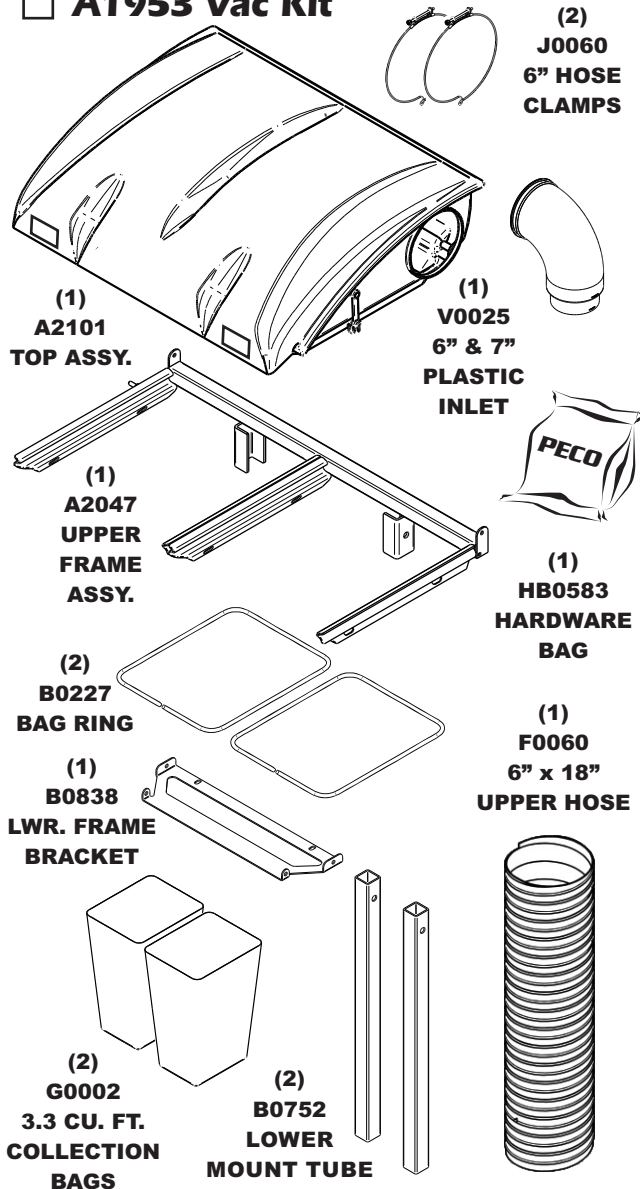

☐ A1953 Vac Kit