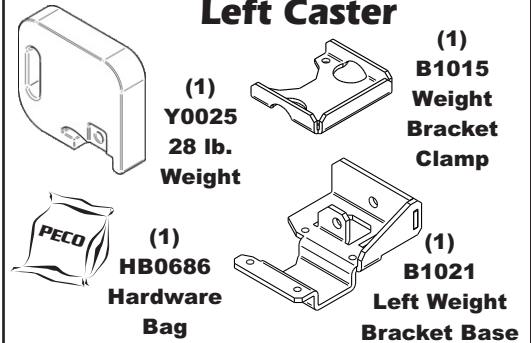

A2119 Weight Kit / Left Caster

A2120 Weight Kit / Right Caster