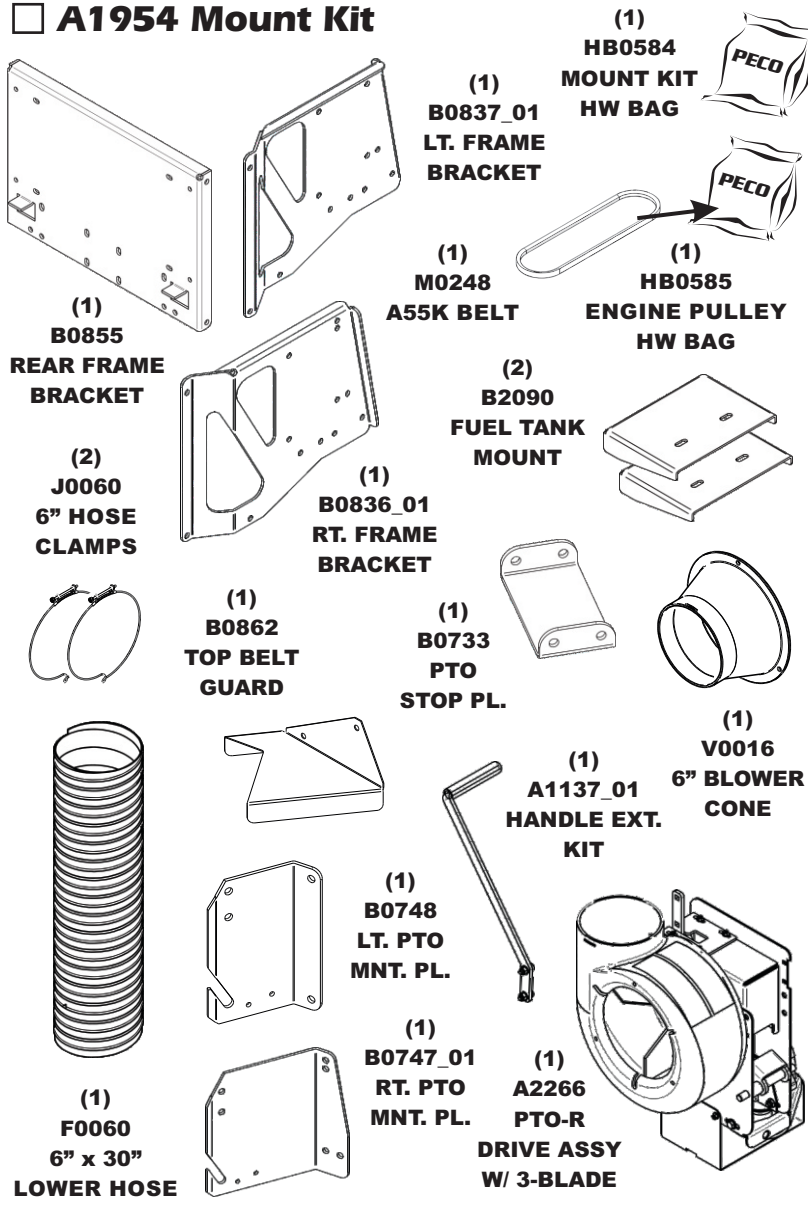

☐ A1954 Mount Kit