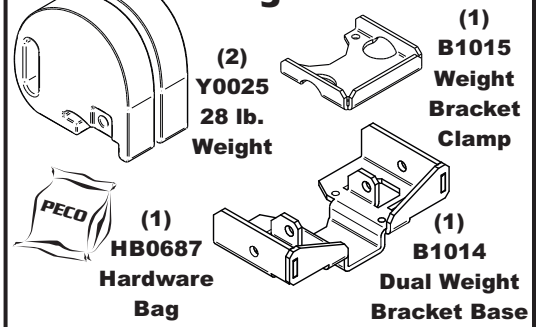

**Revision #:** 1 - Update PTO-X - XY 1/2/2019

**Fits Year(s):** 2016 & Newer

**A2124 Vac Kit**

**A2125 Mount Kit**

**A2126 Boot Kit**

**A2121 Dual Weight Kit / Single Caster**

**A2121 Dual Weight Kit / Single Caster**