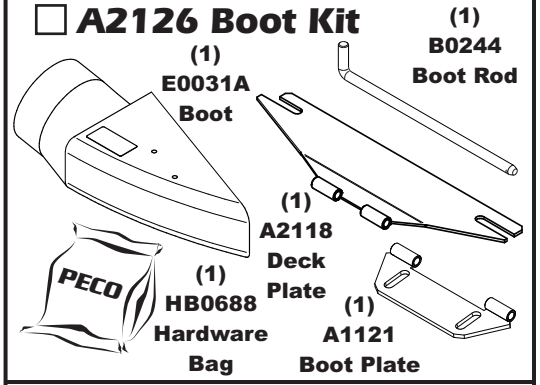

**Revision #:** 1 - Update PTO-X - XY 1/2/2019

**Fits Year(s):** 2016 & Newer

**A2124 Vac Kit**

**A2125 Mount Kit**

**A2126 Boot Kit**

**A2121 Dual Weight Kit / Single Caster**

**A2121 Dual Weight Kit / Single Caster**