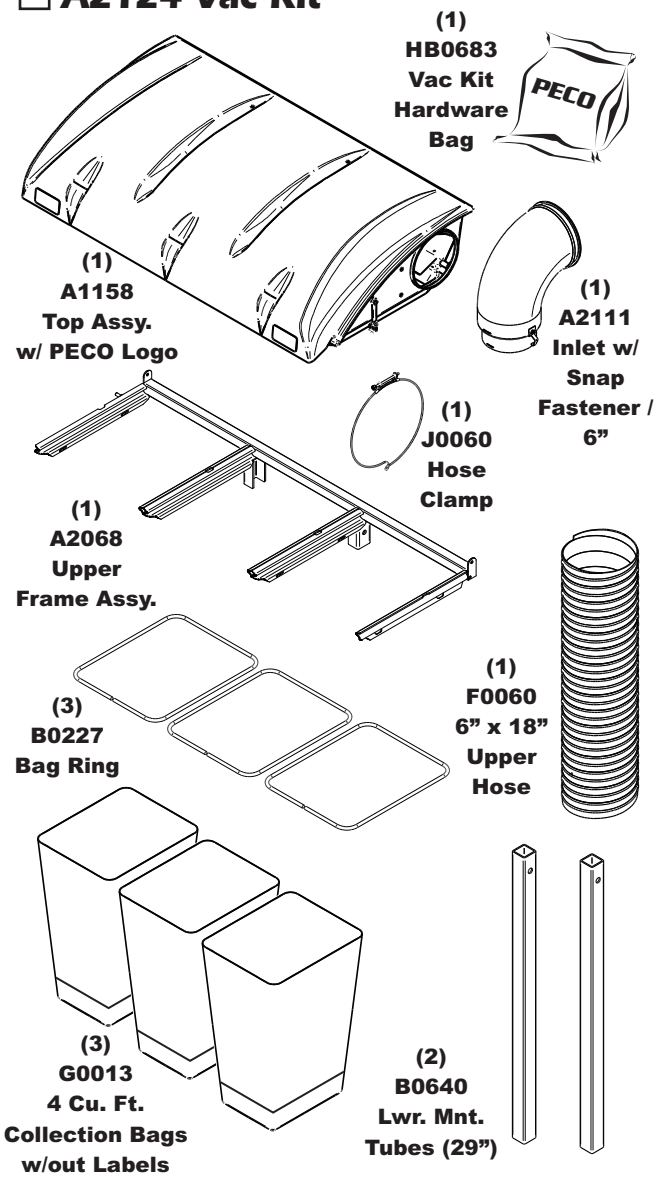

**Unit Model #: 28131501**

**Mower & Type:** Kubota Z400 Kommander Pro Series

**Mower Models:** Z421KW-54 & Z421KWT-60

**Vac Serial Range:**

**Owner's Manual:** Q0514

**Vac/Drive Type:** P3B (15 Cu. Ft.) PTO-X Driven

**Revision #:** 1 - Update PTO-X - XY 1/2/2019

**Fits Year(s):** 2016 & Newer

**A2124 Vac Kit**

**A2125 Mount Kit**

**A2126 Boot Kit**

**A2121 Dual Weight Kit / Single Caster**

**A2121 Dual Weight Kit / Single Caster**