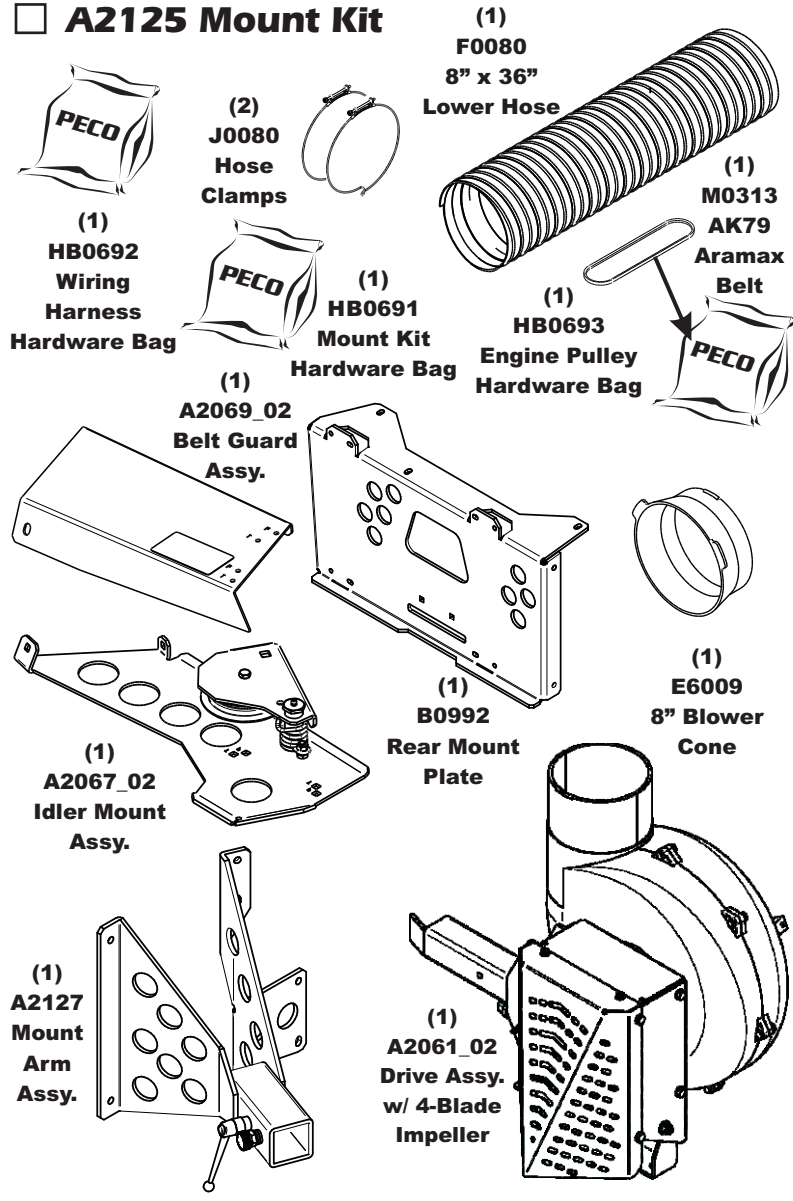

**Unit Model #: 28131501**

**Mower & Type:** Kubota Z400 Kommander Pro Series

**Mower Models:** Z421KW-54 & Z421KWT-60

**Vac Serial Range:**

**Owner's Manual:** Q0514

**Vac/Drive Type:** P3B (15 Cu. Ft.) PTO-X Driven

**Revision #:** 1 - Update PTO-X - XY 1/2/2019

**Fits Year(s):** 2016 & Newer

**A2124 Vac Kit**

**A2125 Mount Kit**

**A2126 Boot Kit**

**A2121 Dual Weight Kit / Single Caster**

**A2121 Dual Weight Kit / Single Caster**