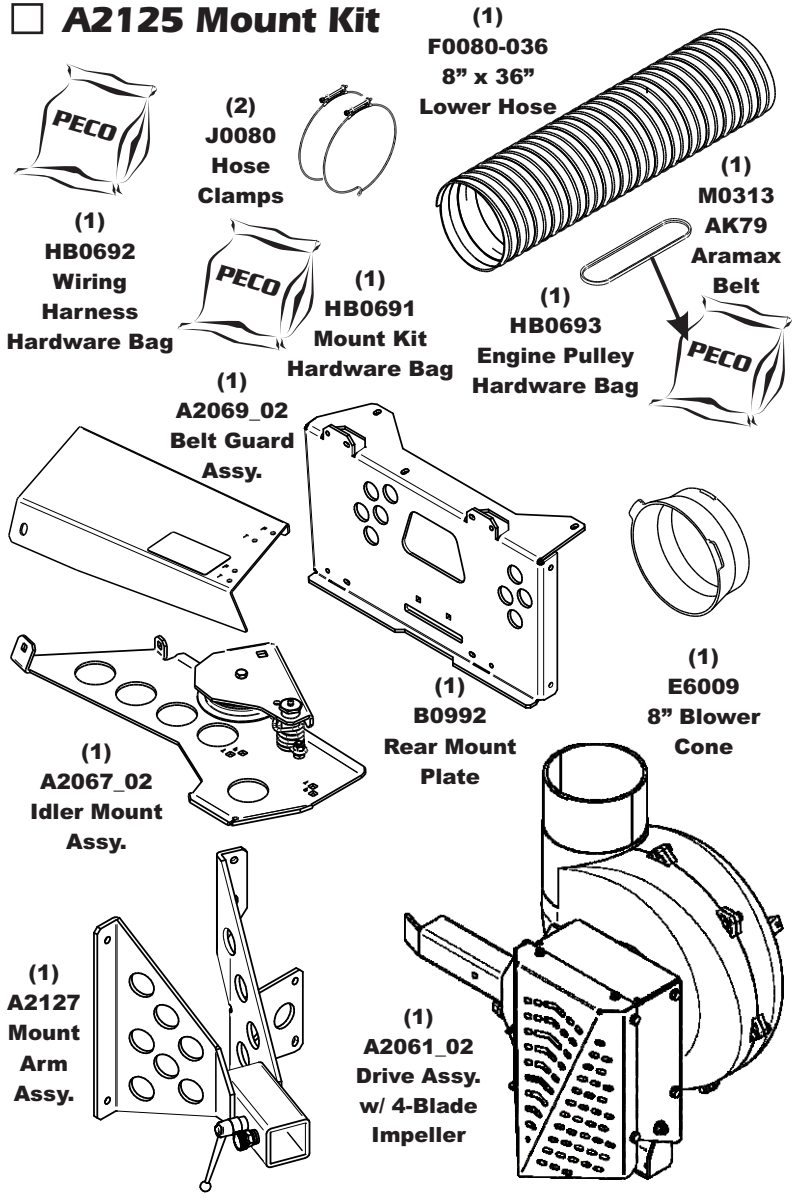

Unit Model #: 28120902

Mower & Type: Kubota Z400 Kommander Pro Series

Mower Models: Z411KW-48

Mower Deck Size: 48" Deck

Owner's Manual: Q0525

Vac/Drive Type: P2B+ (9 Cu. Ft.) PTO-X Driven

Revision #: 1 - Update PTO-X - XY 1/2/2019

Fits Year(s): 2016 & Newer

A2168 Vac Kit

A2125 Mount Kit

A2167 Boot Kit

A2121 Dual Weight Kit / Single Caster

A2121 Dual Weight Kit / Single Caster