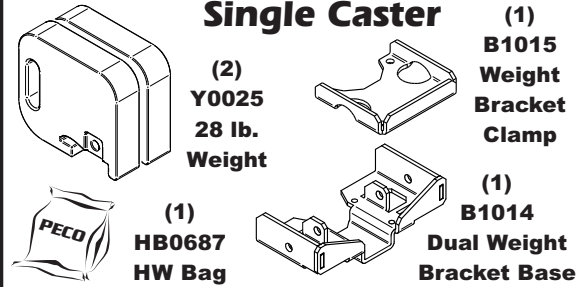

☐ **A2121 Dual Weight Kit / Single Caster**