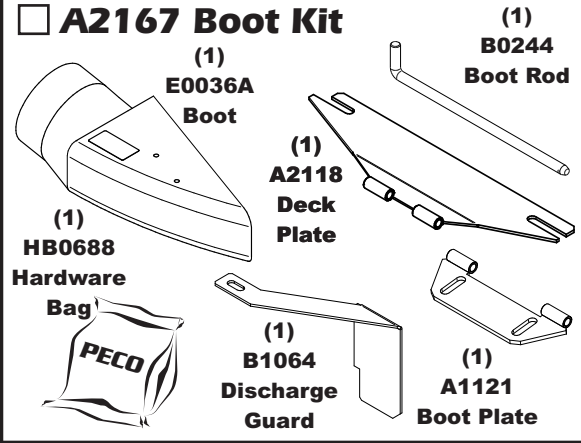

Unit Model #: 28120902

Mower & Type: Kubota Z400 Kommander Pro Series

Mower Models: Z411KW-48

Mower Deck Size: 48" Deck

Owner's Manual: Q0525

Vac/Drive Type: P2B+ (9 Cu. Ft.) PTO-X Driven

Revision #: 1 - Update PTO-X - XY 1/2/2019

Fits Year(s): 2016 & Newer

A2168 Vac Kit

A2125 Mount Kit

A2167 Boot Kit

A2121 Dual Weight Kit / Single Caster

A2121 Dual Weight Kit / Single Caster