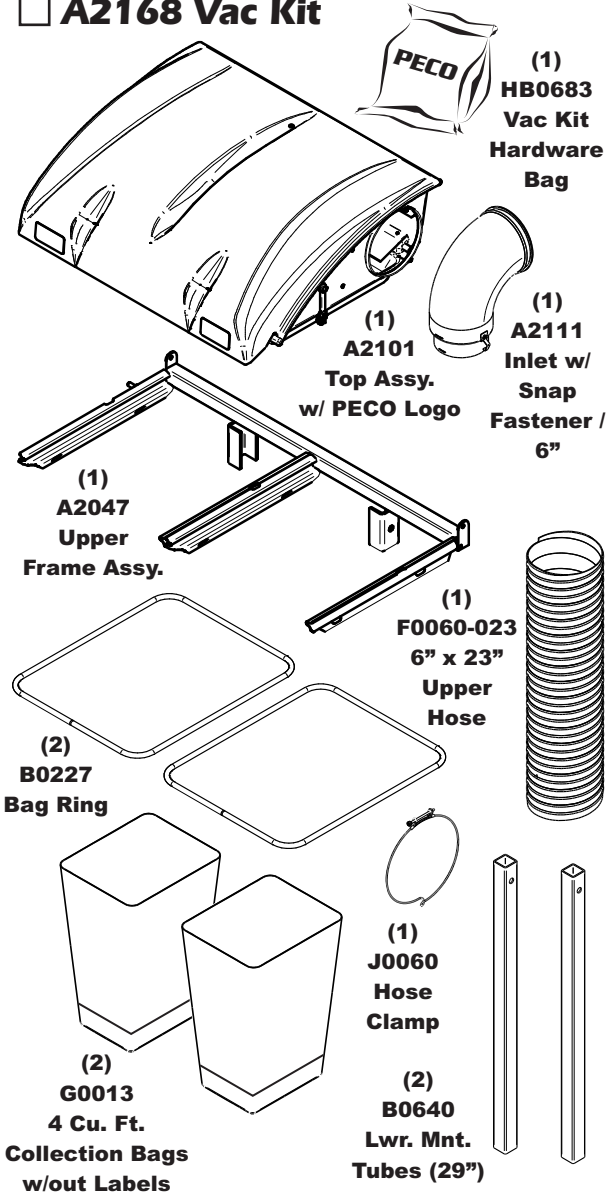

Unit Model #: 28120902

Mower & Type: Kubota Z400 Kommander Pro Series

Mower Models: Z411KW-48

Mower Deck Size: 48" Deck

Owner's Manual: Q0525

Vac/Drive Type: P2B+ (9 Cu. Ft.) PTO-X Driven

Revision #: 1 - Update PTO-X - XY 1/2/2019

Fits Year(s): 2016 & Newer

A2168 Vac Kit

A2125 Mount Kit

A2167 Boot Kit

A2121 Dual Weight Kit / Single Caster

A2121 Dual Weight Kit / Single Caster