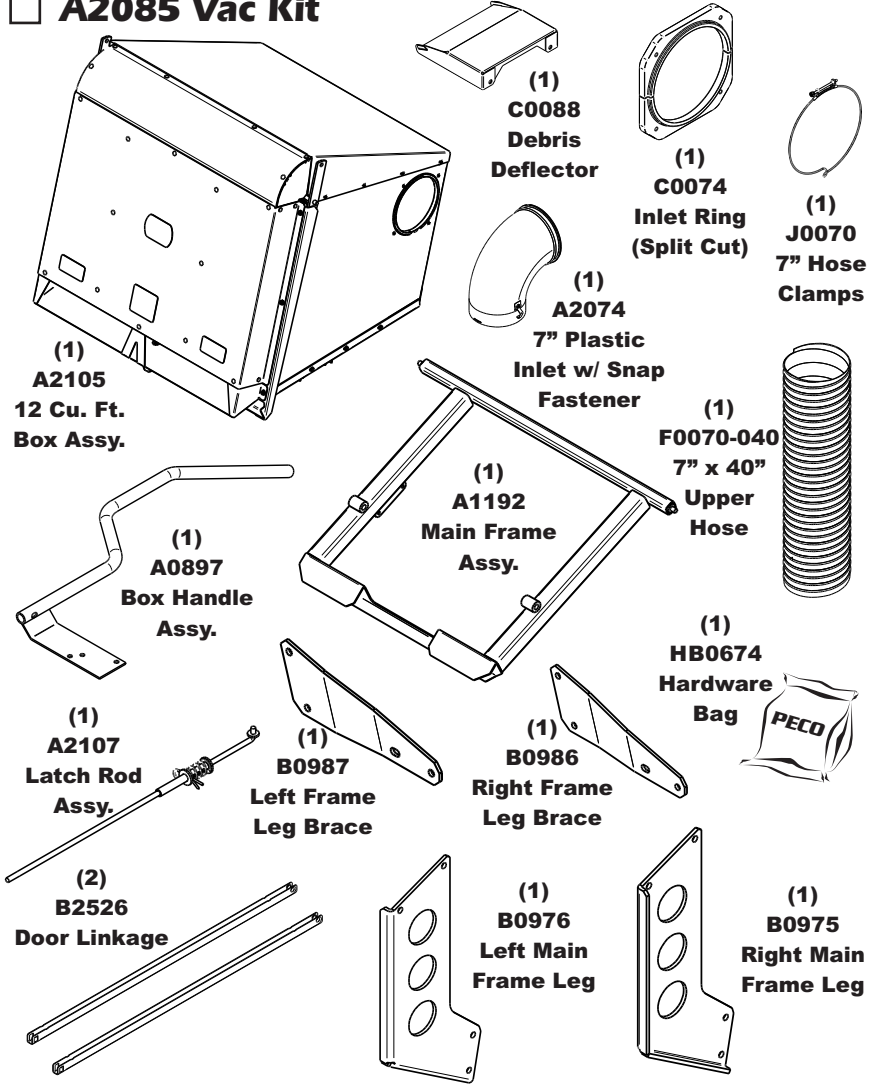

L Series Mowers Require Weight Kit 59B30037150 (A1149) - Not Included On Pack

☐ **A2085 Vac Kit**