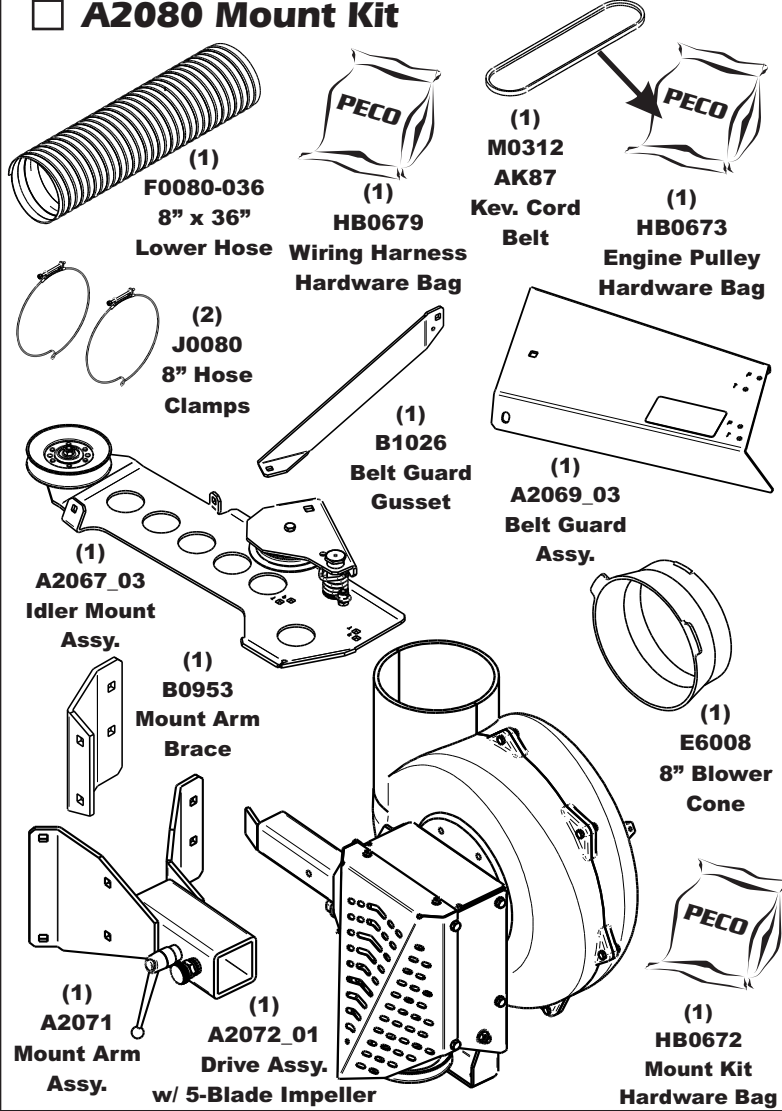

**Owner's Manual:** Q0508

**Vac/Drive Type:** P12 (12 Cu. Ft.) PTO-X Driven

**Revision #: 1** - Updated PTo-X Drive - XY Oct 2020

**Fits Year(s):** 2016 & Newer

**L Series Mowers Require Weight Kit 59B30037150 (A1149) - Not Included On Pack**

**A2085 Vac Kit**

**A2080 Mount Kit**

**A2066 Boot Kit**