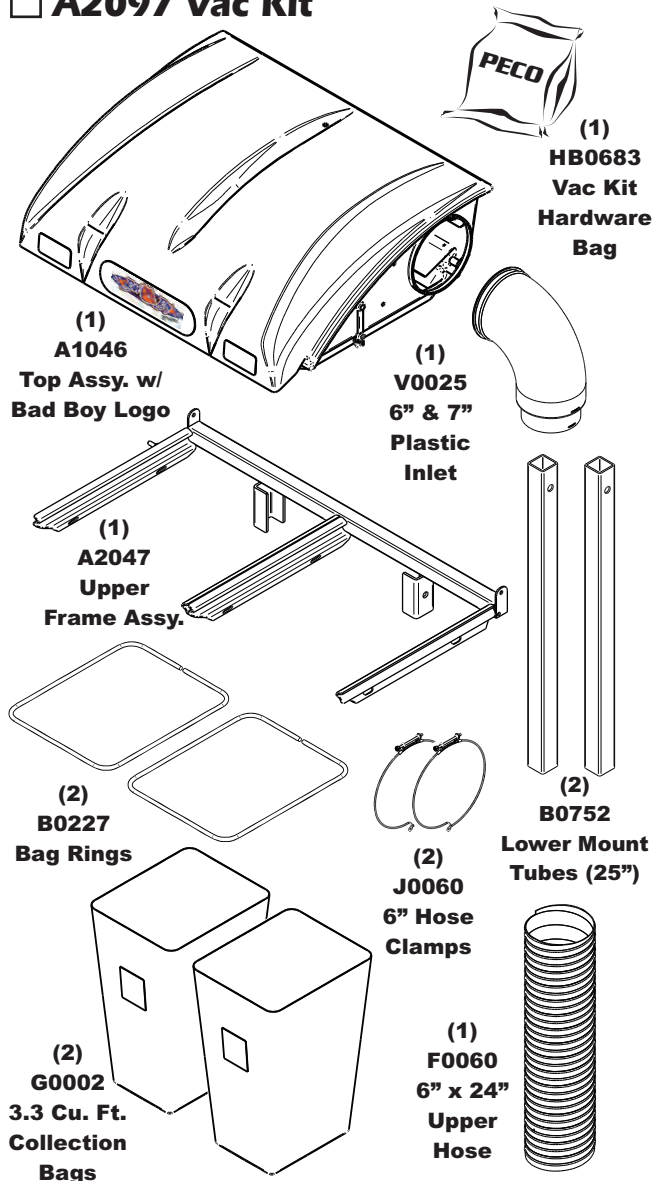

Unit Model #: 48120904

Mower & Type: Bad Boy Maverick & ZT Elite Series

Mower Models: 4800, 5400 & 6000

Mower Deck Size: 48", 54" & 60"

Owner's Manual: Q0511

Revision #: First Release 4/4/2017

Vac/Drive Type: P2B+ (6.6 Cu. Ft.) PTO Driven

Fits Year(s): 2015 & Newer

A2097 Vac Kit

A2098 Drive Kit

A2122 Boot Kit

A2119 Weight Kit / Left Caster

A2120 Weight Kit / Right Caster