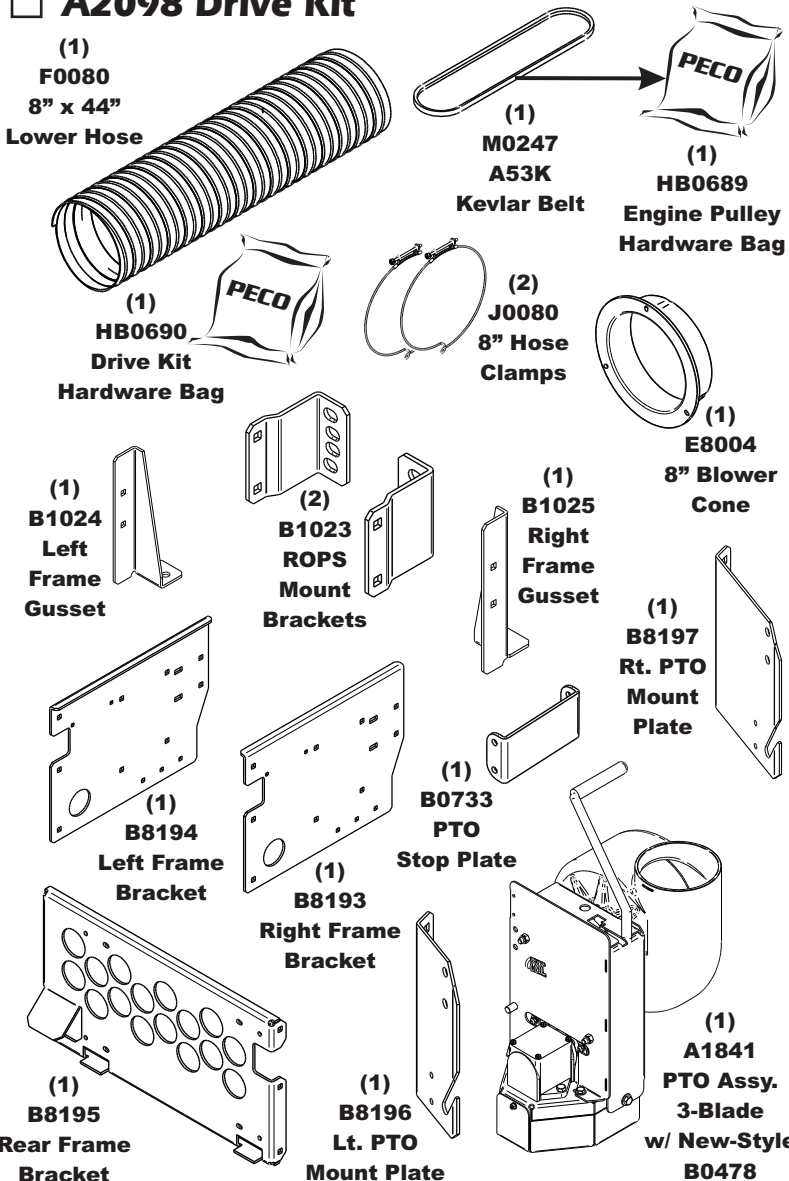

Unit Model #: 48120904

Mower & Type: Bad Boy Maverick & ZT Elite Series

Mower Models: 4800, 5400 & 6000

Mower Deck Size: 48", 54" & 60"

Owner's Manual: Q0511

Revision #: First Release 4/4/2017

Vac/Drive Type: P2B+ (6.6 Cu. Ft.) PTO Driven

Fits Year(s): 2015 & Newer

A2097 Vac Kit

A2098 Drive Kit

A2122 Boot Kit

A2119 Weight Kit / Left Caster

A2120 Weight Kit / Right Caster