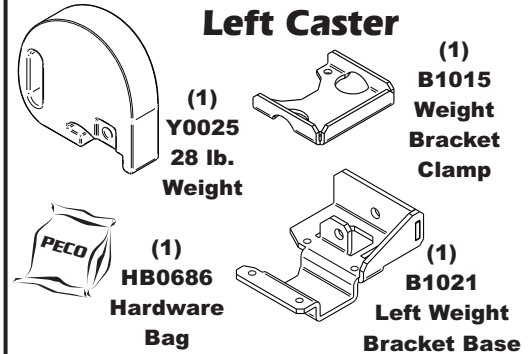

Fits Year(s): 2015 & Newer

A2097 Vac Kit

A2098 Drive Kit

A2122 Boot Kit

A2119 Weight Kit / Left Caster

A2120 Weight Kit / Right Caster