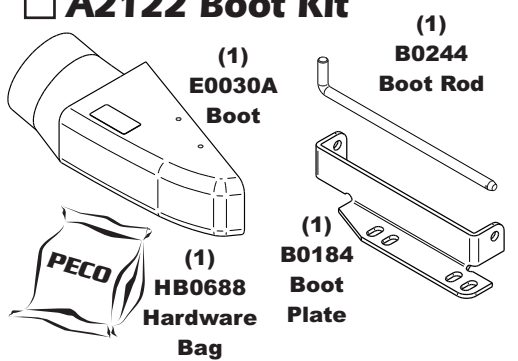

Fits Year(s): 2015 & Newer

A2097 Vac Kit

A2098 Drive Kit

A2122 Boot Kit

A2119 Weight Kit / Left Caster

A2120 Weight Kit / Right Caster