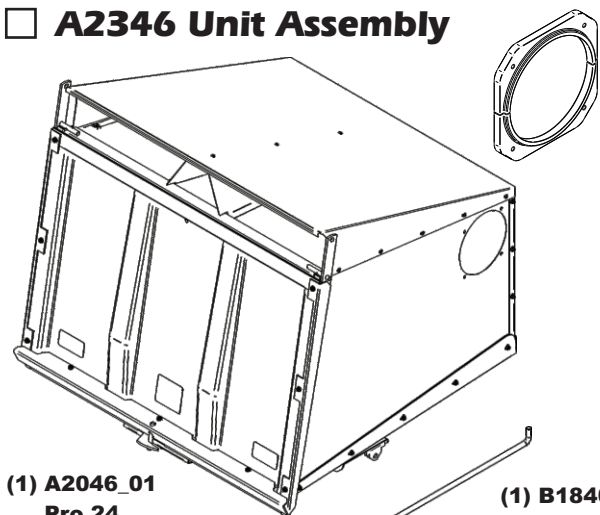

**Unit Model #: 06742408**

**Mower:** John Deere

**Owner's Manual:** Q0498

**Mower Type:** TerrainCut 1550, 1570, 1575 (Cab)

**Deck Size:** 60" & 72"

**Vac Type:** Pro24 DFS

**Deck Type:**

**Drive Type:** 14HP Briggs & Stratton Vanguard

**Revision #:** 2 - Updated Models Fit - KR 2022

**Fits Year(s):** 2015 - Newer

**A2346 Unit Assembly**

(1) A2046\_01  
Pro 24  
Box Assy.

(1) B1840  
Catch Rod

(1) B2103  
Main Frame  
Channel

(2) B2105  
Frame Side  
Bracket

(1) F0070-80  
7" x 80"  
Upper Hose

(1) F0090-46  
9" x 46"  
Lower Hose

(1) C0074  
Inlet Ring  
(Split Cut)

(1) C0088  
Debris  
Deflector

(2) B1596  
Door Linkage

(1) A2334  
Base Handle

(2) J0070  
7" Hose  
Clamps