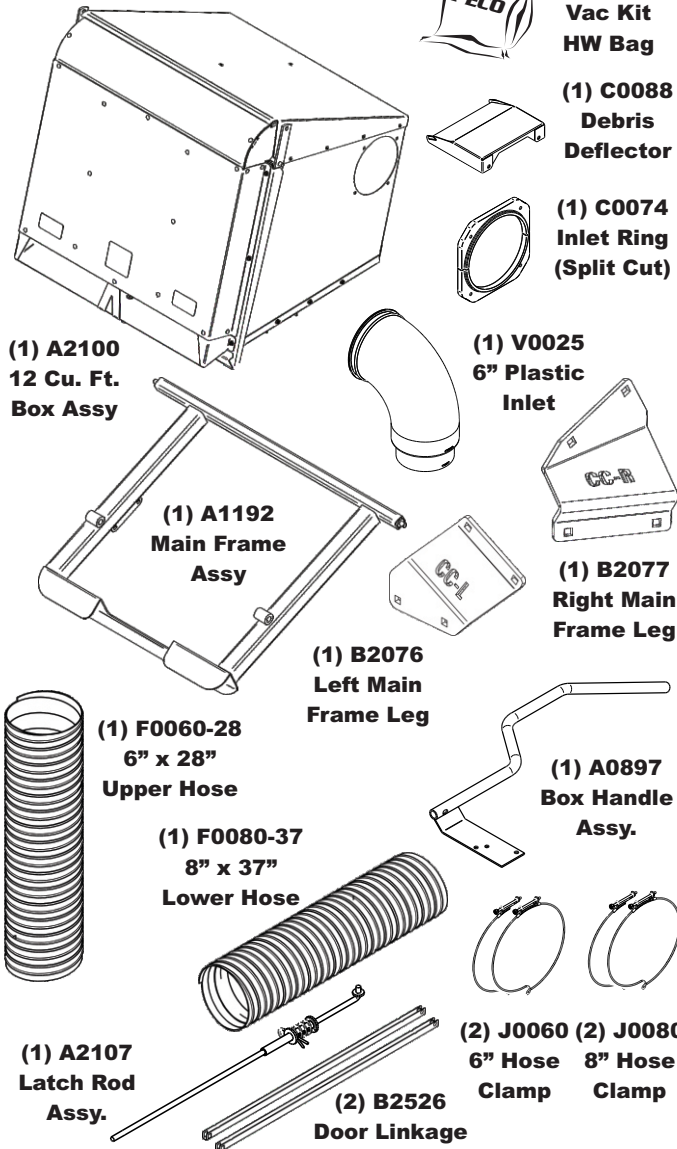

Unit Model #: 49651202

Mower: Country Clipper

Owner's Manual: Q0575

Mower Type: Charger 8000 & 8005 series / Boss XL 9000 & 9005 series

Deck Size: 60"

Vac Type: Pro12 DFS

Deck Type:

Drive Type: PTO-X

Revision #: 3- Updated for 2023 MY - KR (Sept. 2022)

Fits Year(s): 2021-Newer

☐ A2329 Vac Kit

☐ A2327 Mount Kit

☐ A2159 Boot Kit

☐ A2162 Quad Weight Kit \ Single Caster

☐ A2162 Quad Weight Kit \ Single Caster