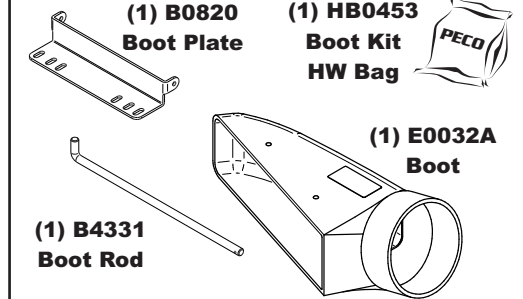

Unit Model #: 49651202

Mower: Country Clipper

Owner's Manual: Q0575

Mower Type: Charger 8000 & 8005 series / Boss XL 9000 & 9005 series

Deck Size: 60"

Vac Type: Pro12 DFS

Deck Type:

Drive Type: PTO-X

Revision #: 3- Updated for 2023 MY - KR (Sept. 2022)

Fits Year(s): 2021-Newer

☐ A2329 Vac Kit

☐ A2327 Mount Kit

☐ A2159 Boot Kit

☐ A2162 Quad Weight Kit \ Single Caster

☐ A2162 Quad Weight Kit \ Single Caster