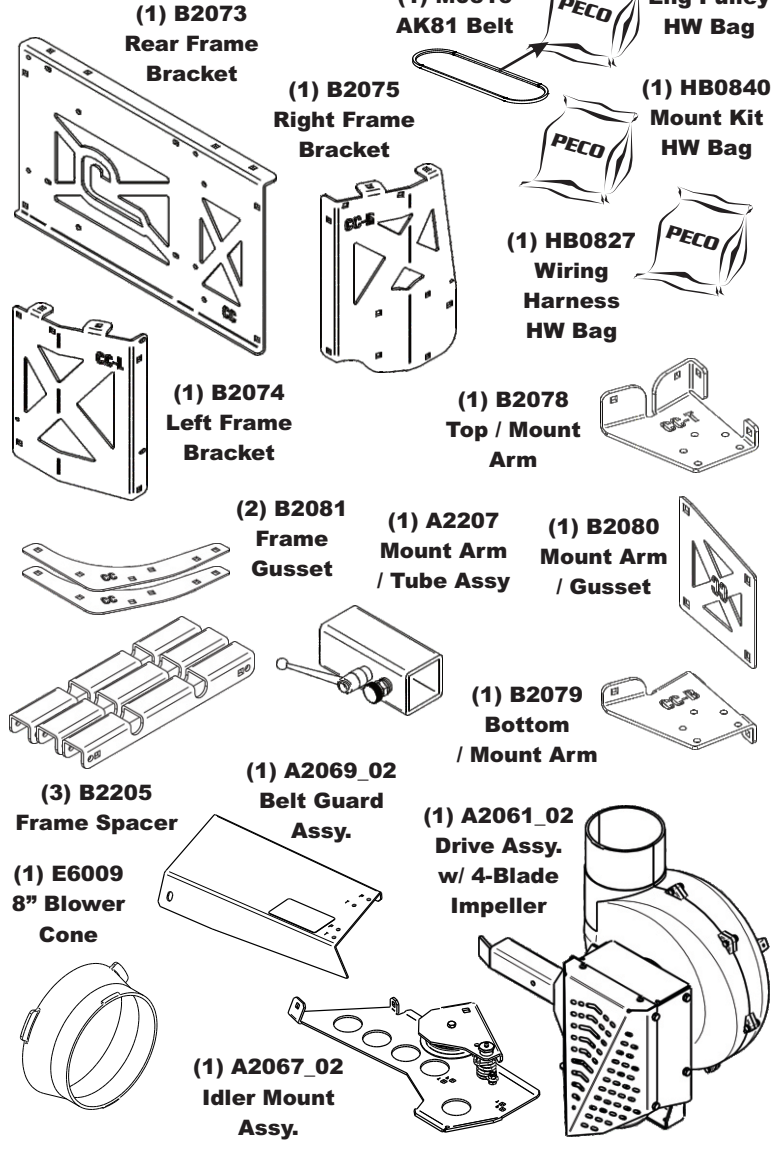

Unit Model #: 49651202

Mower: Country Clipper

Owner's Manual: Q0575

Mower Type: Charger 8000 & 8005 series / Boss XL 9000 & 9005 series

Deck Size: 60"

Vac Type: Pro12 DFS

Deck Type:

Drive Type: PTO-X

Revision #: 3- Updated for 2023 MY - KR (Sept. 2022)

Fits Year(s): 2021-Newer

☐ A2329 Vac Kit

☐ A2327 Mount Kit

☐ A2159 Boot Kit

☐ A2162 Quad Weight Kit \ Single Caster

☐ A2162 Quad Weight Kit \ Single Caster