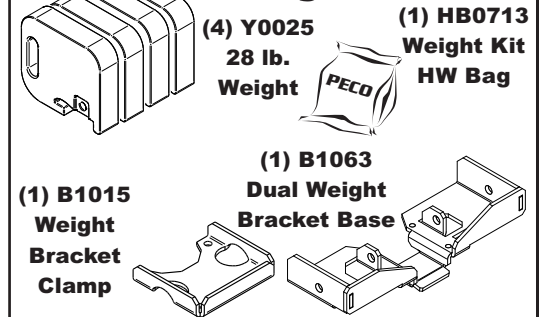

☐ A2162 Quad Weight Kit \ Single Caster