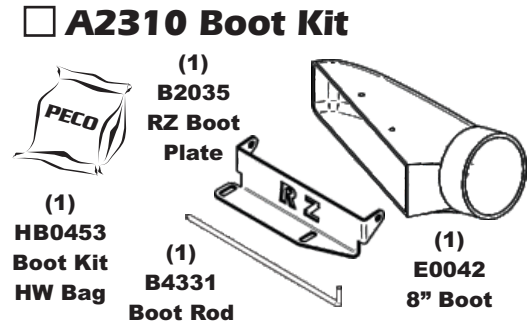

**Unit Model #: 56120904**

**Mower:** Spartan

**Owner's Manual:** Q0562

**Mower Type:** RZ, RZ-Pro & RZ-HD

**Deck Size:** 54" & 61"

**Vac Type:** P2B+ (9 Cu. Ft.)

**Deck Type:**

**Drive Type:** PTO-X Driven

**Revision #:** 0

**Fits Year(s):** 2018 & Newer

**A2307 Vac Kit**

**A2312 Mount Kit**

**A2310 Boot Kit**

**A2121 Dual Weight Kit / Single Caster**

**A2121 Dual Weight Kit / Single Caster**