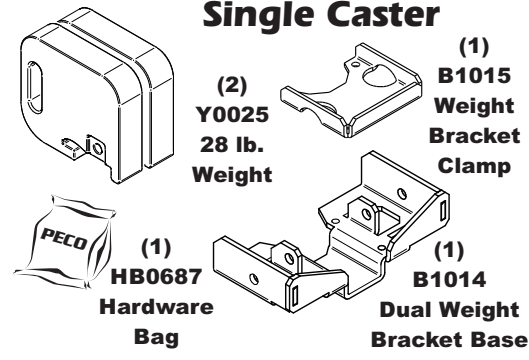

**Unit Model #: 56120904**

**Mower:** Spartan

**Owner's Manual:** Q0562

**Mower Type:** RZ, RZ-Pro & RZ-HD

**Deck Size:** 54" & 61"

**Vac Type:** P2B+ (9 Cu. Ft.)

**Deck Type:**

**Drive Type:** PTO-X Driven

**Revision #:** 0

**Fits Year(s):** 2018 & Newer

**A2307 Vac Kit**

**A2312 Mount Kit**

**A2310 Boot Kit**

**A2121 Dual Weight Kit / Single Caster**

**A2121 Dual Weight Kit / Single Caster**