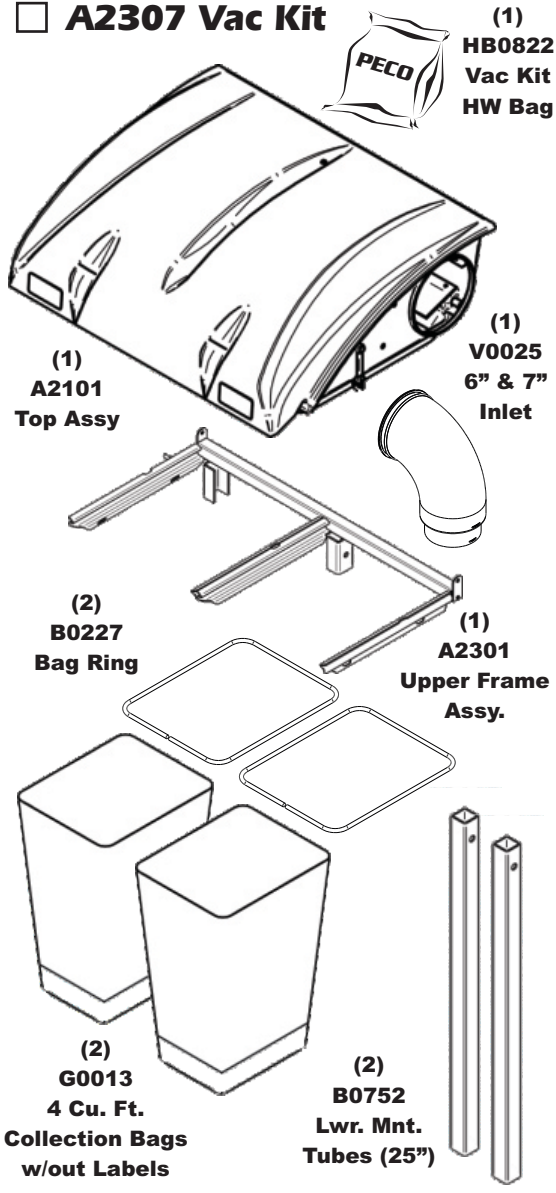

**Unit Model #: 56120904**

**Mower:** Spartan

**Owner's Manual:** Q0562

**Mower Type:** RZ, RZ-Pro & RZ-HD

**Deck Size:** 54" & 61"

**Vac Type:** P2B+ (9 Cu. Ft.)

**Deck Type:**

**Drive Type:** PTO-X Driven

**Revision #:** 0

**Fits Year(s):** 2018 & Newer

**A2307 Vac Kit**

**A2312 Mount Kit**

**A2310 Boot Kit**

**A2121 Dual Weight Kit / Single Caster**

**A2121 Dual Weight Kit / Single Caster**