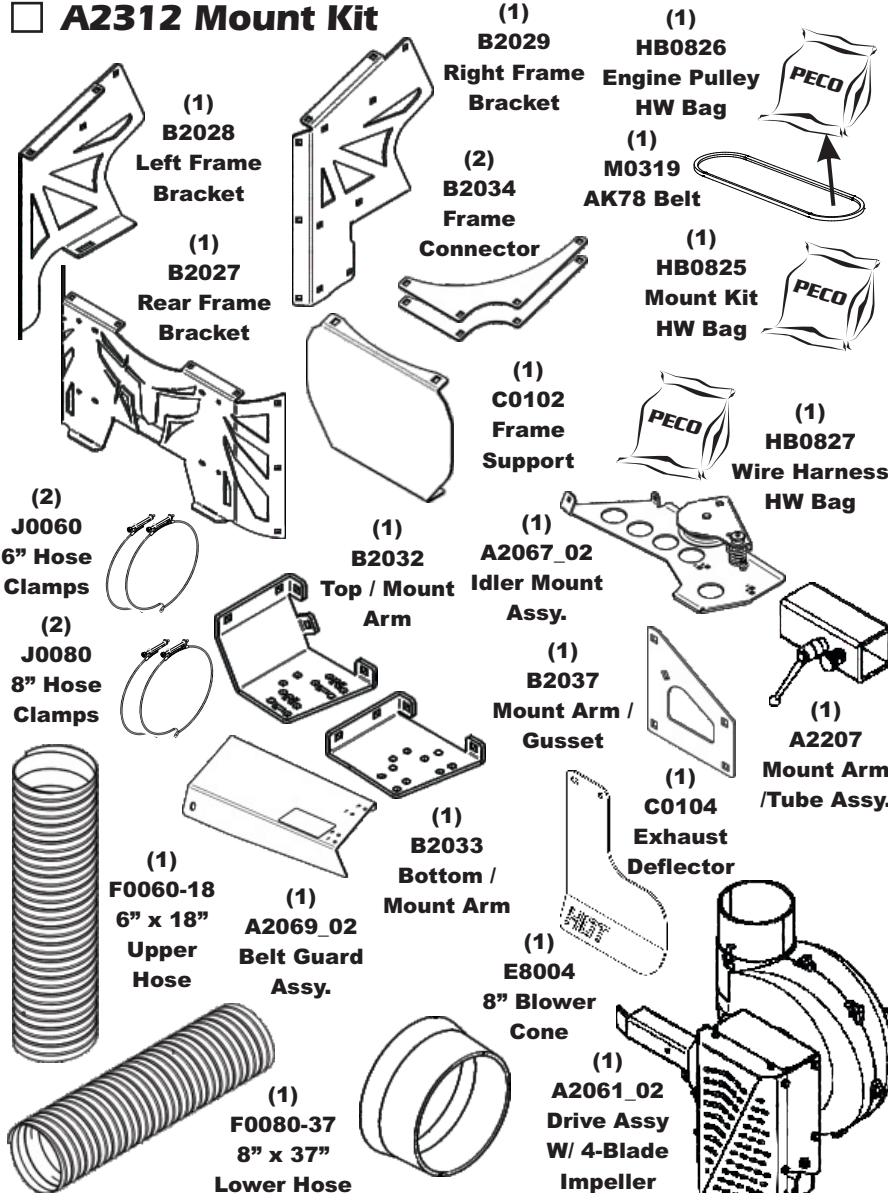

**Unit Model #: 56120904**

**Mower:** Spartan

**Owner's Manual:** Q0562

**Mower Type:** RZ, RZ-Pro & RZ-HD

**Deck Size:** 54" & 61"

**Vac Type:** P2B+ (9 Cu. Ft.)

**Deck Type:**

**Drive Type:** PTO-X Driven

**Revision #:** 0

**Fits Year(s):** 2018 & Newer

**A2307 Vac Kit**

**A2312 Mount Kit**

**A2310 Boot Kit**

**A2121 Dual Weight Kit / Single Caster**

**A2121 Dual Weight Kit / Single Caster**